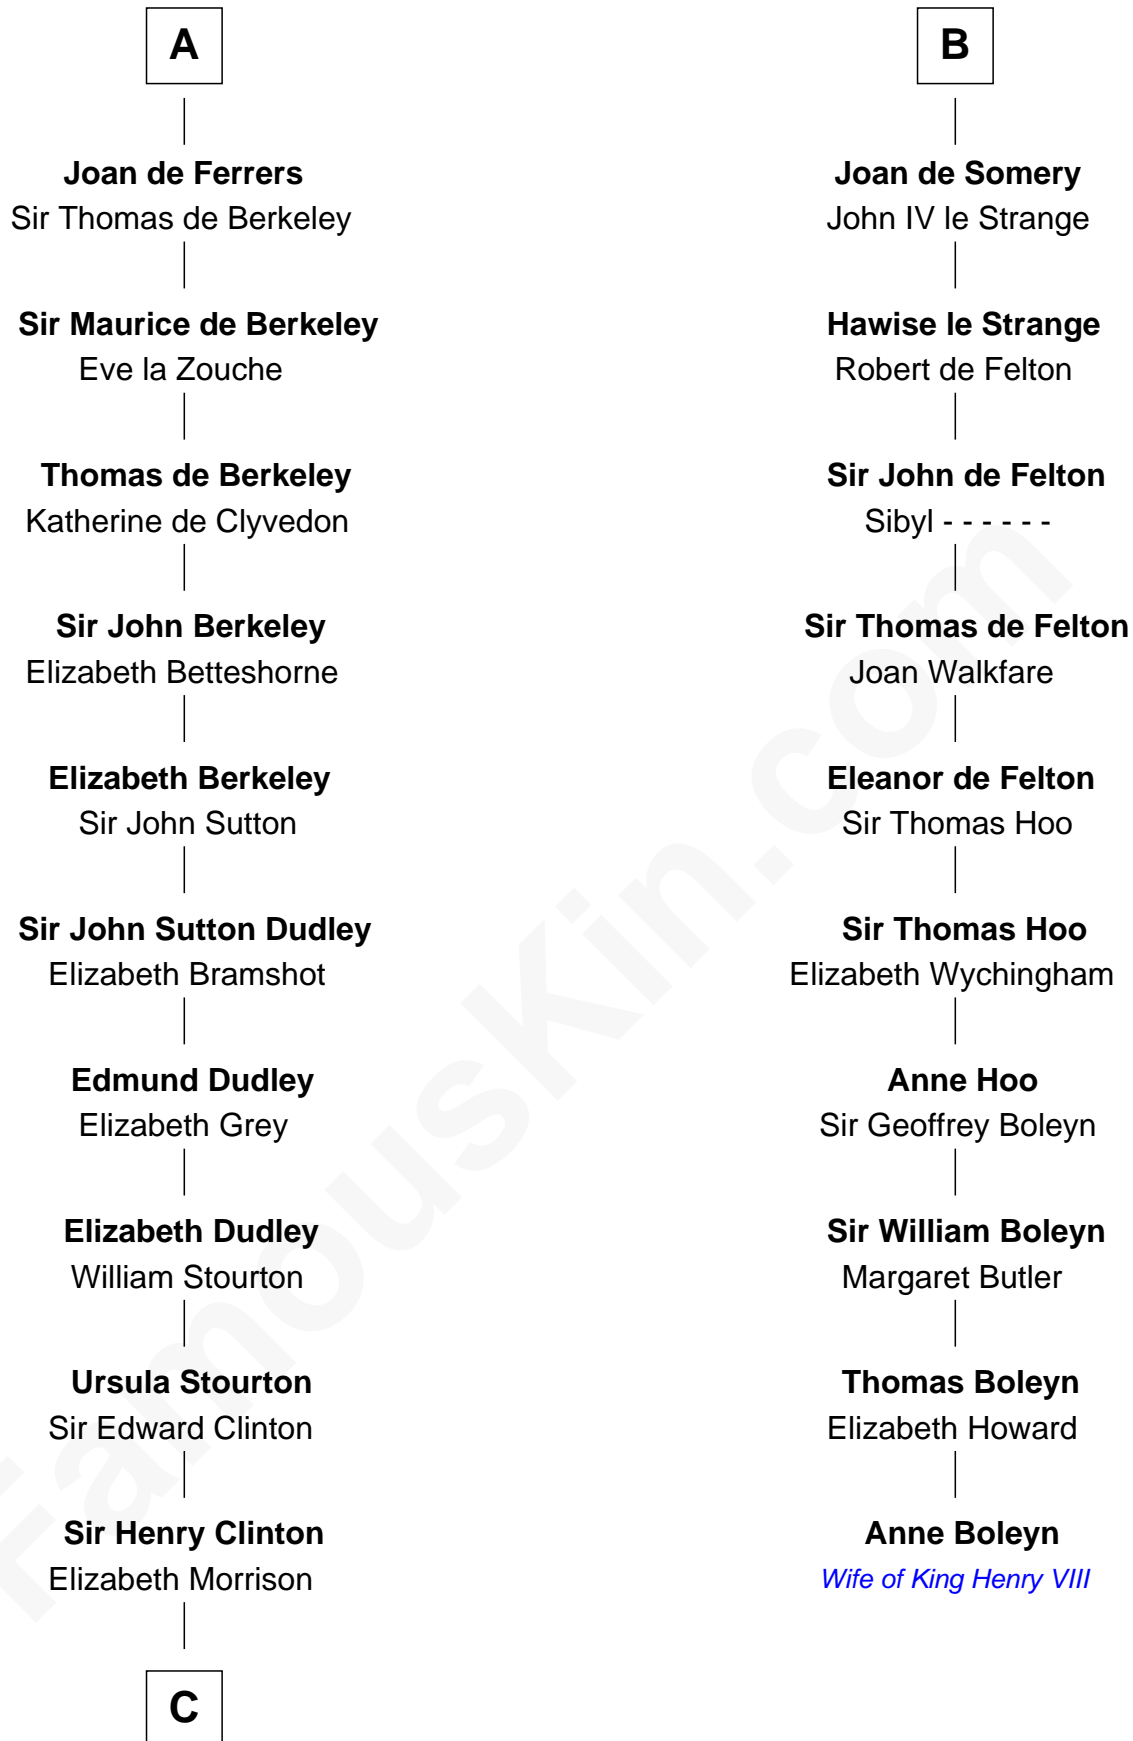

# FamousKin.com Relationship Chart of

**George Clinton**

*4th U.S. Vice President*

16th cousin 5 times removed of

**Anne Boleyn**

*2nd Wife of King Henry VIII*

**Roger de Montgomerie**

**C**

—  
**Sir Henry Clinton alias Fynes**

Elizabeth Hickman

—  
**William Clinton**

Elizabeth Kennedy

—  
**James Clinton**

Elizabeth Smith

—  
**Charles Clinton**

Elizabeth Denniston

—  
**George Clinton**

*4th U.S. Vice President*

FamousKin.com