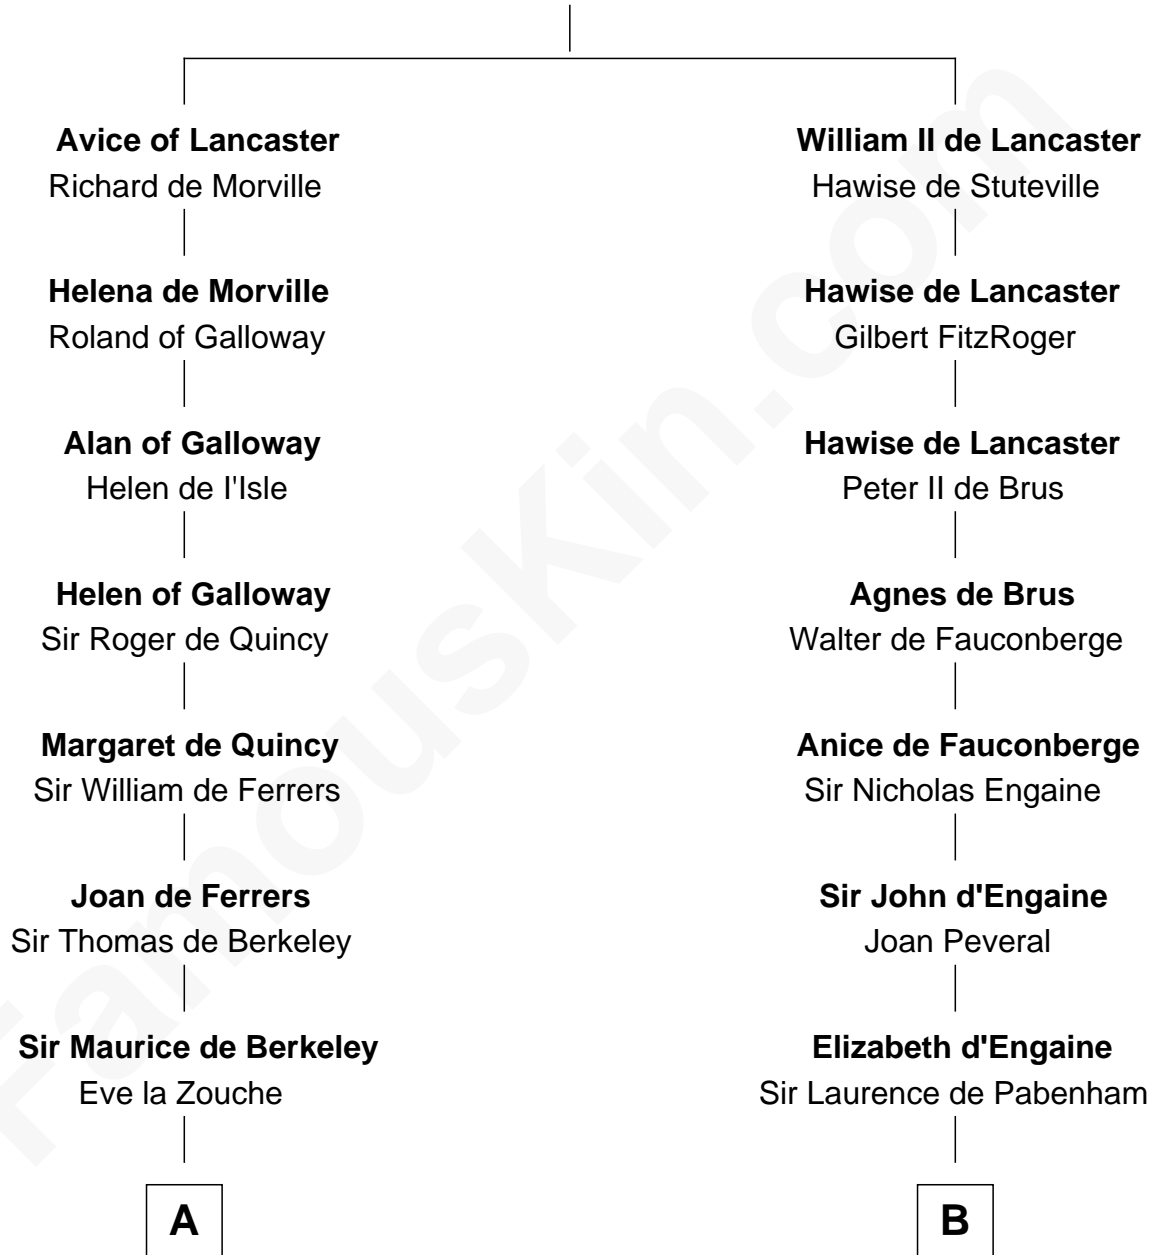

FamousKin.com

Relationship Chart of

George Clinton

4th U.S. Vice President

12th cousin 7 times removed of

Anne Boleyn

2nd Wife of King Henry VIII

William I de Lancaster
Gundred de Warenne

C

James Clinton
Elizabeth Smith

Charles Clinton
Elizabeth Denniston

George Clinton
4th U.S. Vice President

FamousKin.com