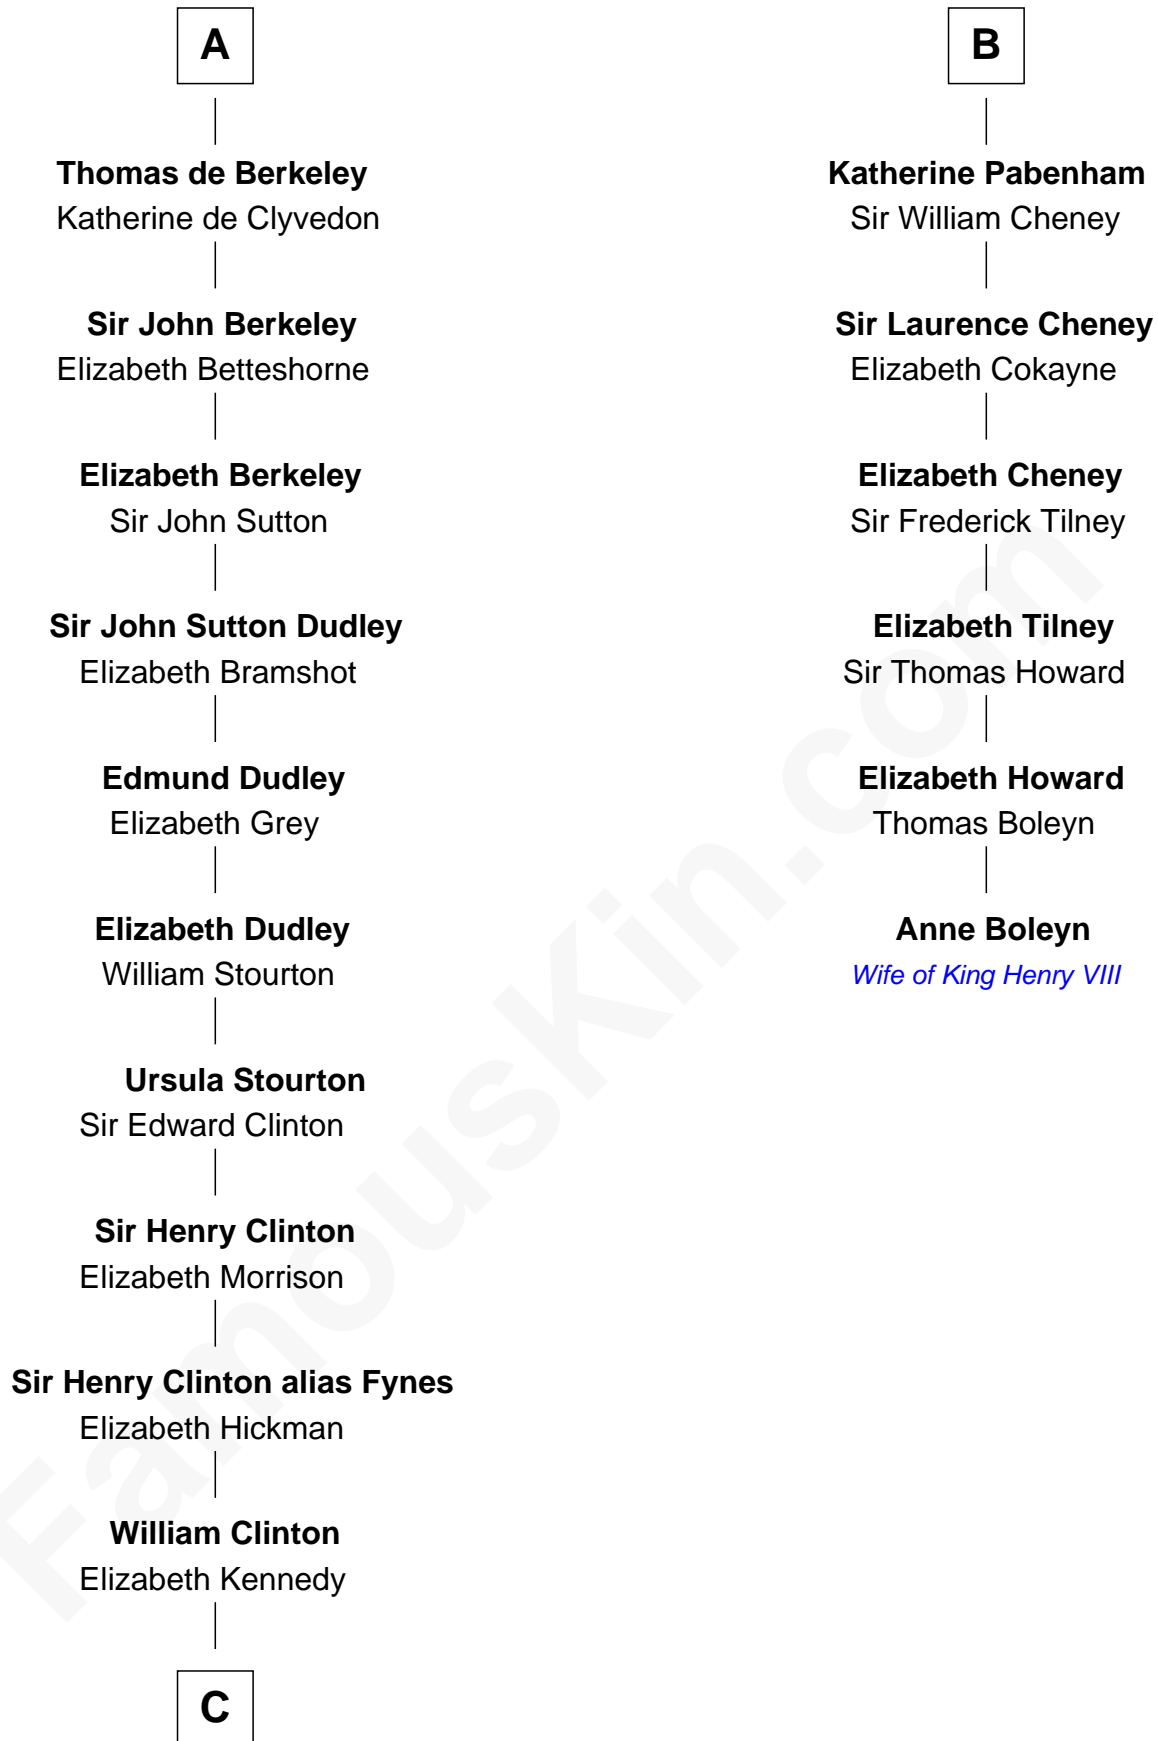

FamousKin.com

Relationship Chart of

George Clinton

4th U.S. Vice President

12th cousin 7 times removed of

Anne Boleyn

2nd Wife of King Henry VIII

William I de Lancaster
Gundred de Warenne

C

James Clinton
Elizabeth Smith

Charles Clinton
Elizabeth Denniston

George Clinton
4th U.S. Vice President

FamousKin.com