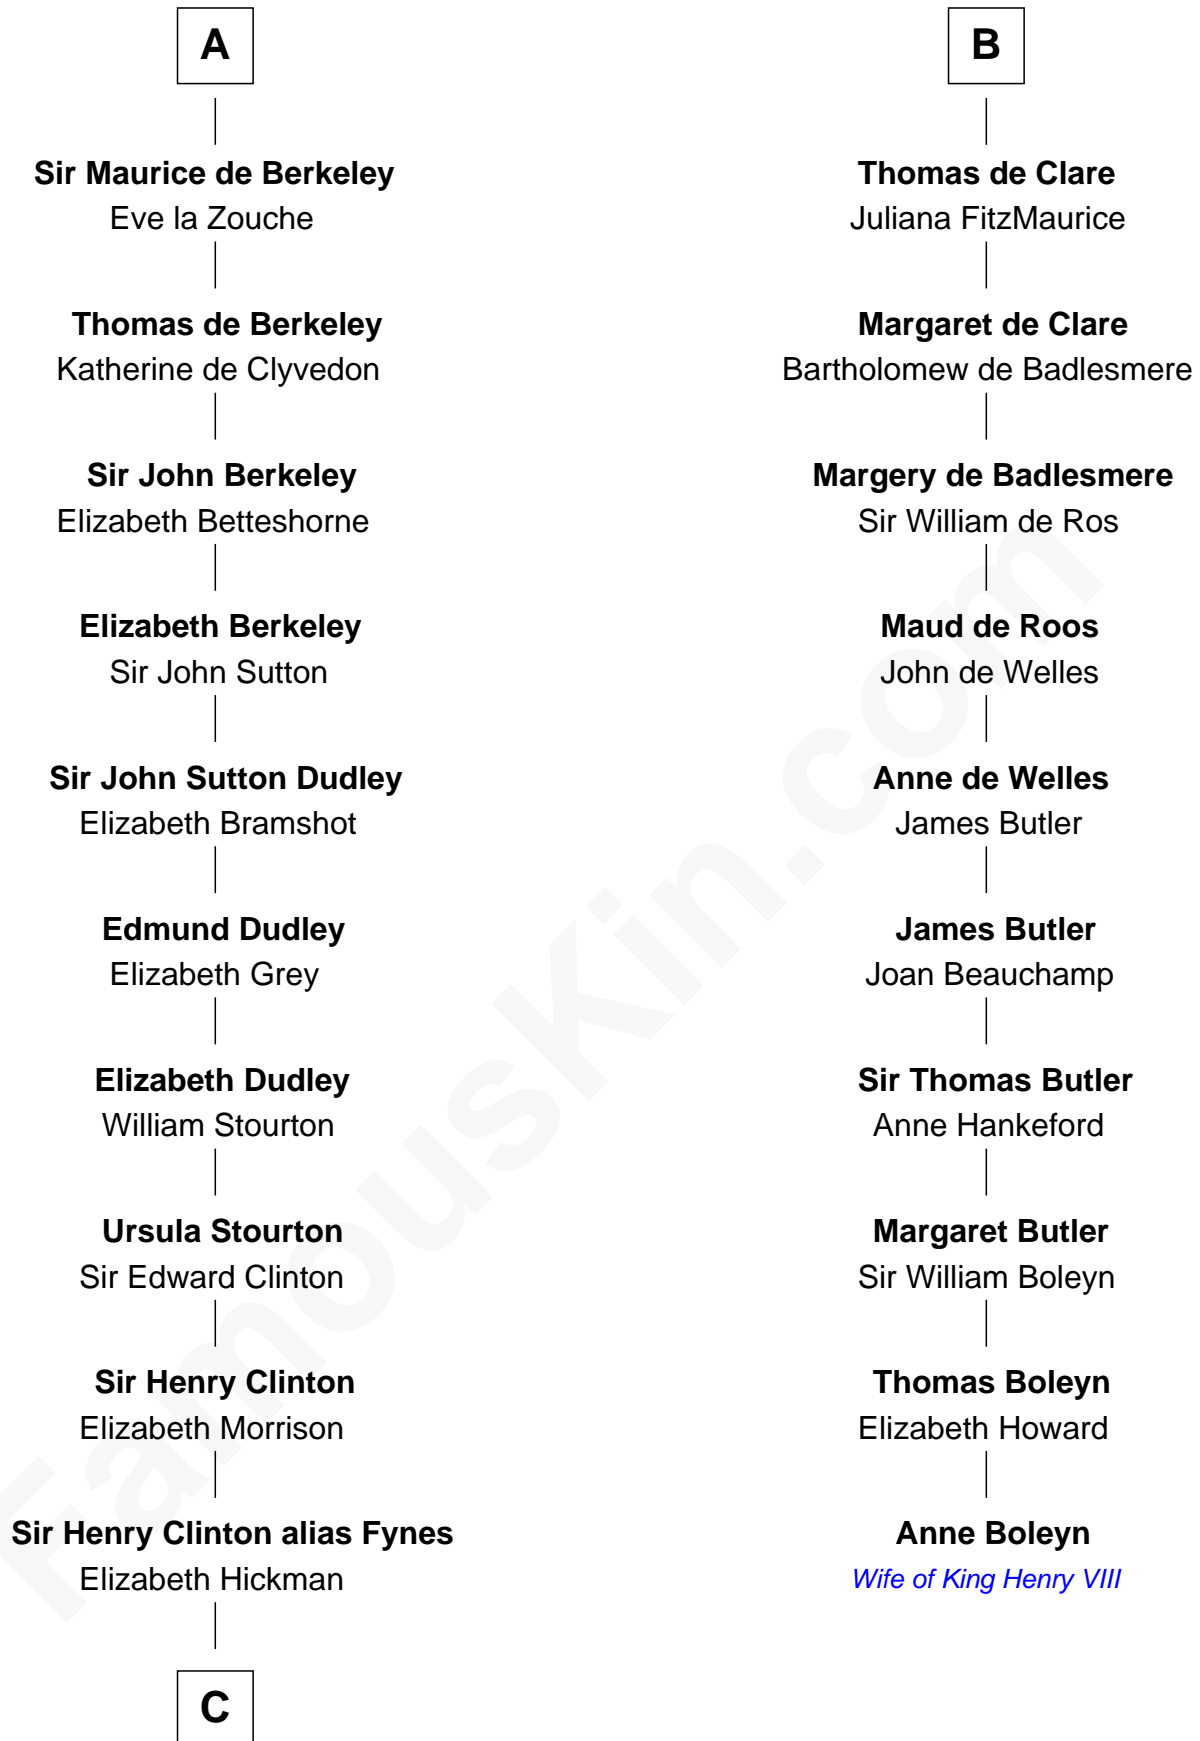

# FamousKin.com Relationship Chart of

**George Clinton**

*4th U.S. Vice President*

16th cousin 4 times removed of

**Anne Boleyn**

*2nd Wife of King Henry VIII*

**C**

—  
**William Clinton**  
Elizabeth Kennedy

—  
**James Clinton**  
Elizabeth Smith

—  
**Charles Clinton**  
Elizabeth Denniston

—  
**George Clinton**  
*4th U.S. Vice President*

FamousKin.com