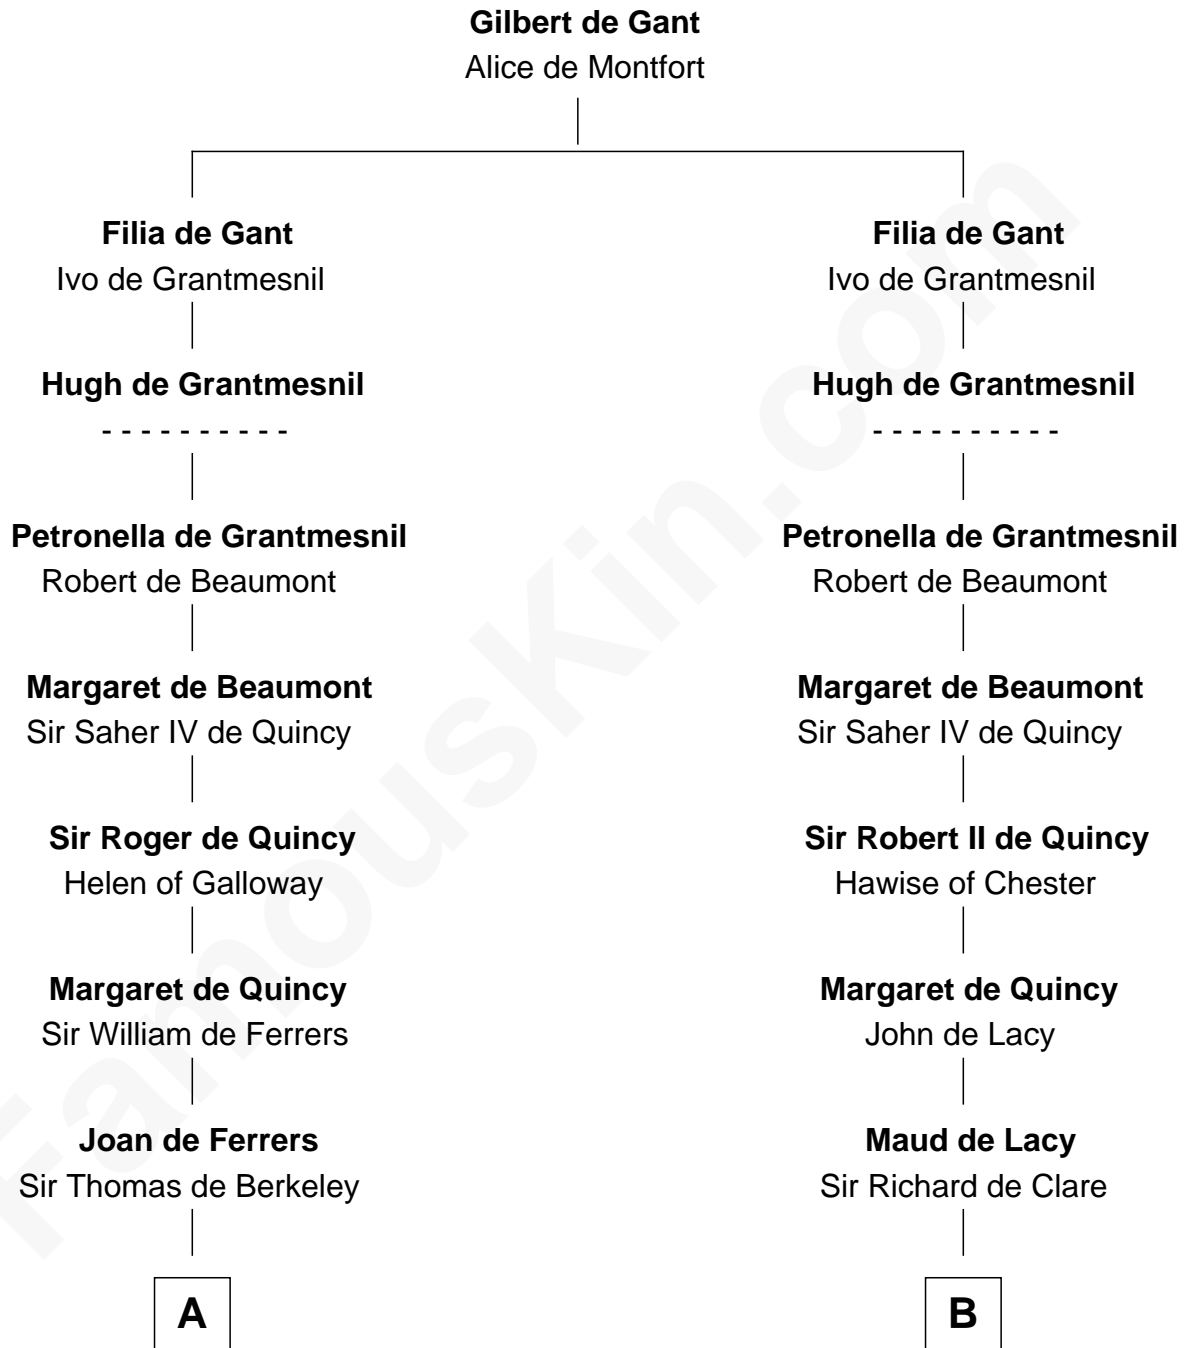

# FamousKin.com Relationship Chart of

**George Clinton**

*4th U.S. Vice President*

16th cousin 4 times removed of

**Anne Boleyn**

*2nd Wife of King Henry VIII*

**C**

—  
**William Clinton**  
Elizabeth Kennedy

—  
**James Clinton**  
Elizabeth Smith

—  
**Charles Clinton**  
Elizabeth Denniston

—  
**George Clinton**  
*4th U.S. Vice President*

FamousKin.com