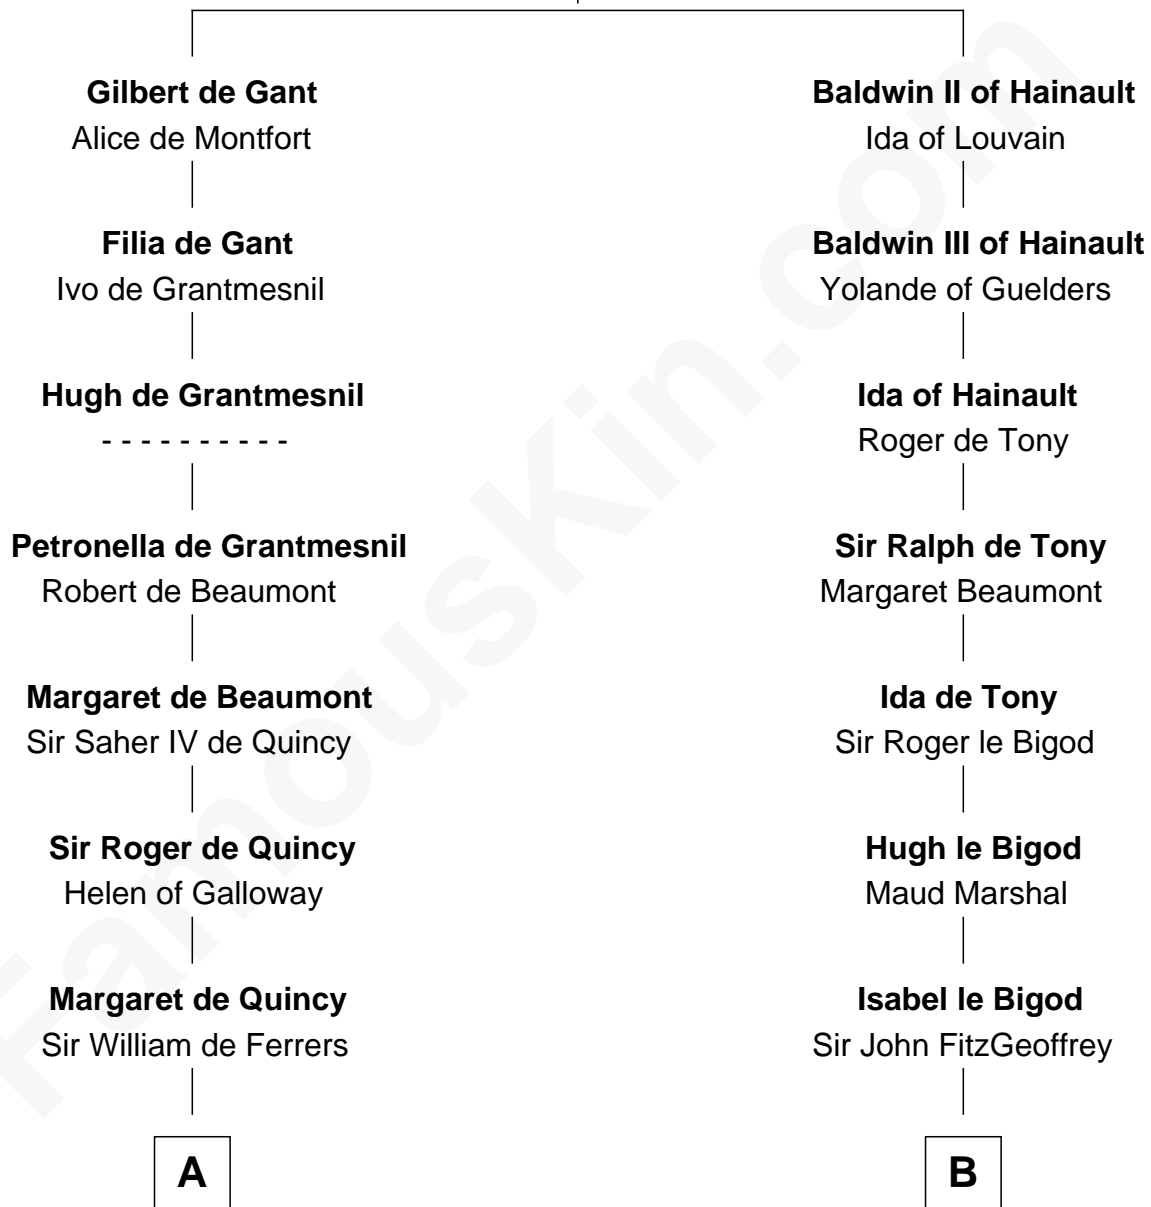

# FamousKin.com Relationship Chart of

**George Clinton**

*4th U.S. Vice President*

15th cousin 6 times removed of

**Anne Boleyn**

*2nd Wife of King Henry VIII*

**Baldwin VI of Flanders**

Richildis of Hainault

**C**

—  
**Sir Henry Clinton alias Fynes**

Elizabeth Hickman

—  
**William Clinton**

Elizabeth Kennedy

—  
**James Clinton**

Elizabeth Smith

—  
**Charles Clinton**

Elizabeth Denniston

—  
**George Clinton**

*4th U.S. Vice President*

FamousKin.com