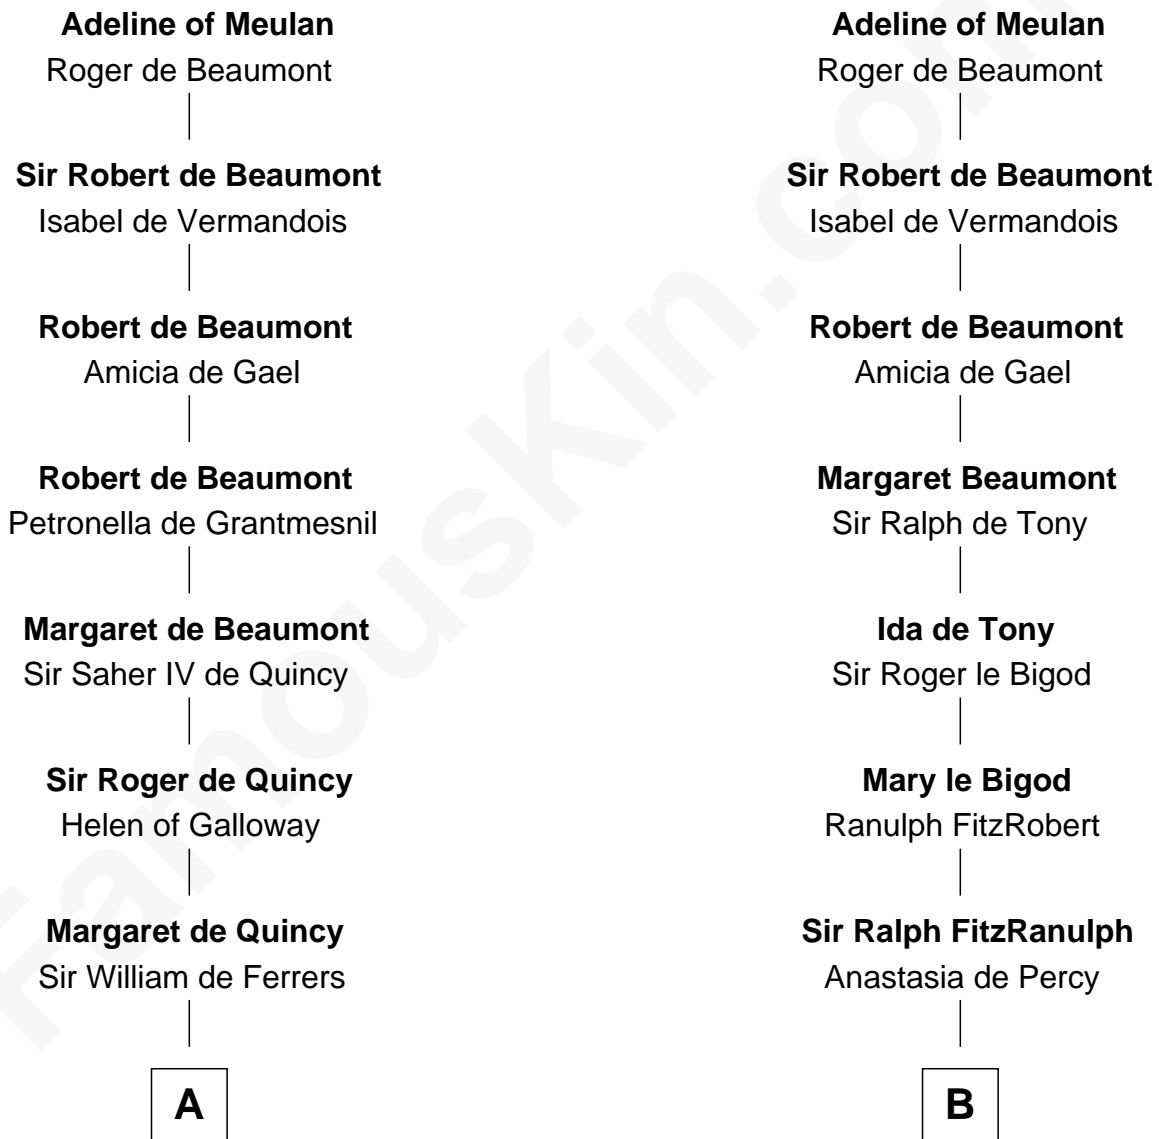

FamousKin.com Relationship Chart of

George Clinton

4th U.S. Vice President

15th cousin 6 times removed of

King Henry VIII

King of England

Waleran I of Meulan

Adela - - - - -

C

—
Sir Henry Clinton alias Fynes

Elizabeth Hickman

—
William Clinton

Elizabeth Kennedy

—
James Clinton

Elizabeth Smith

—
Charles Clinton

Elizabeth Denniston

—
George Clinton

4th U.S. Vice President

FamousKin.com