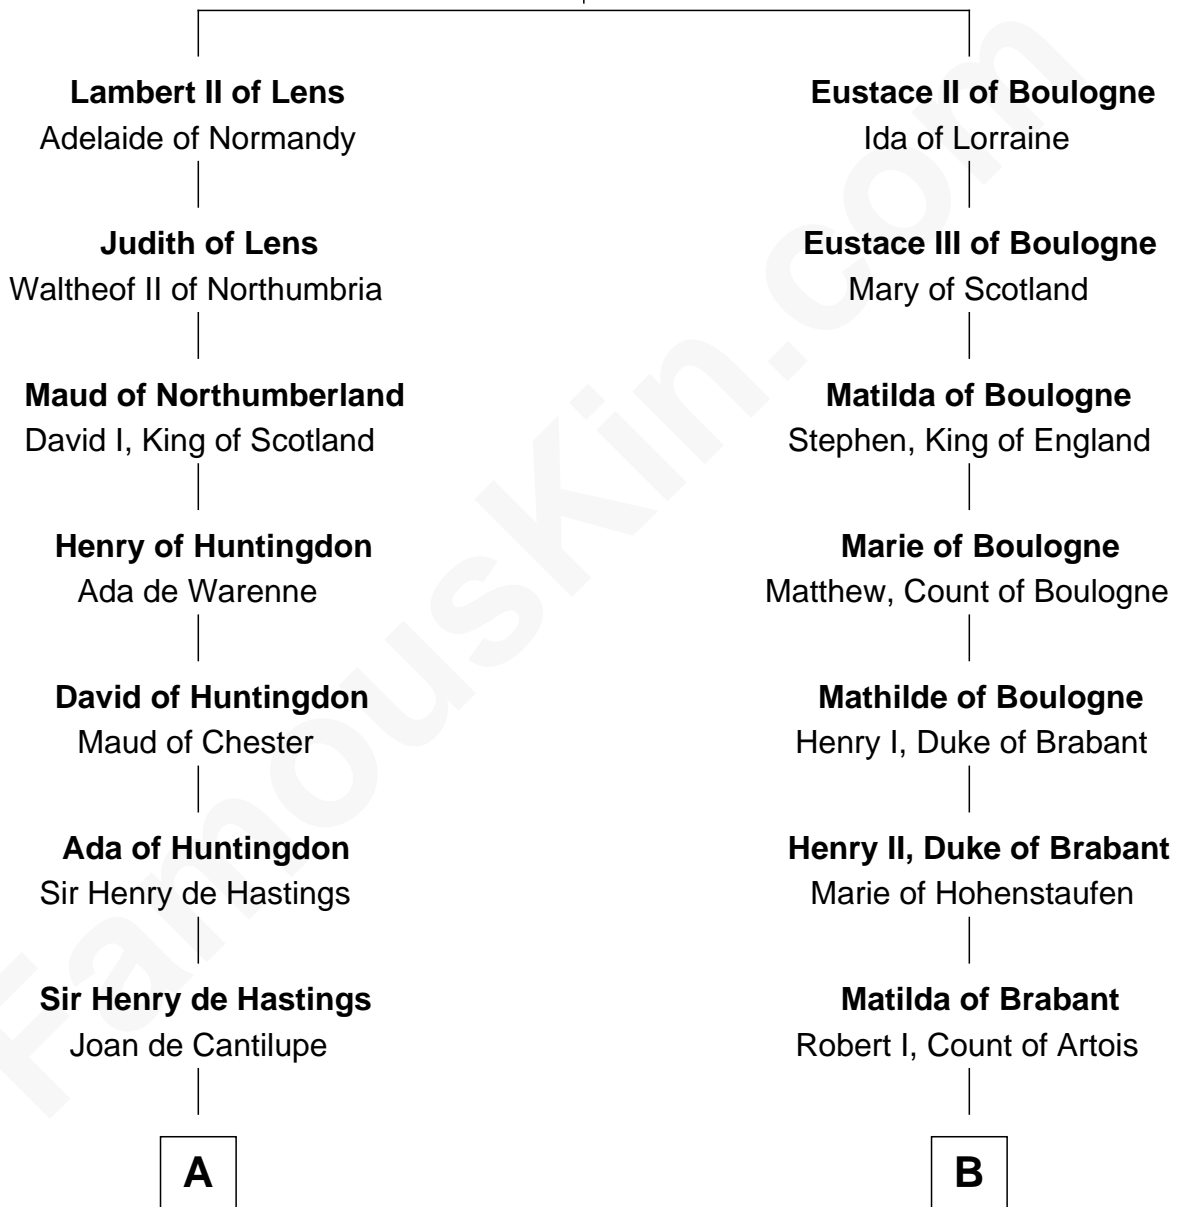

FamousKin.com Relationship Chart of

George Clinton

4th U.S. Vice President

15th cousin 6 times removed of

King Henry VIII

King of England

Eustace I of Boulogne

Mathilde of Louvain

C

—
Sir Henry Clinton alias Fynes

Elizabeth Hickman

—
William Clinton

Elizabeth Kennedy

—
James Clinton

Elizabeth Smith

—
Charles Clinton

Elizabeth Denniston

—
George Clinton

4th U.S. Vice President

FamousKin.com