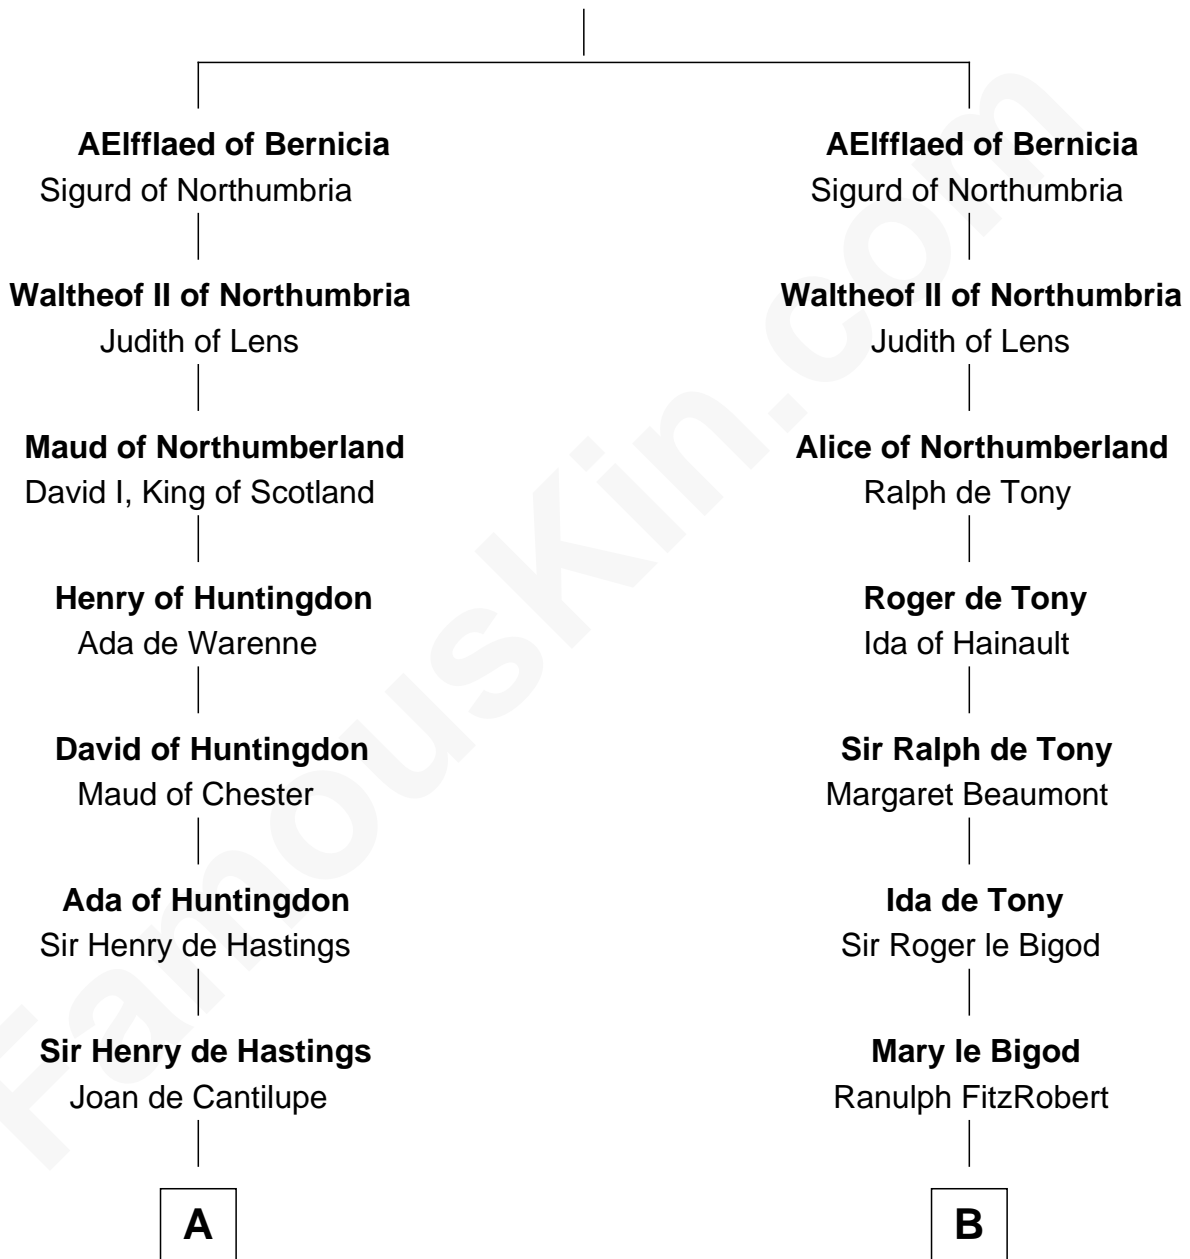

# FamousKin.com Relationship Chart of

**George Clinton**

*4th U.S. Vice President*

16th cousin 5 times removed of

**King Henry VIII**

*King of England*

**Ealdred of Bernicia**

**C**

—  
**Sir Henry Clinton alias Fynes**

Elizabeth Hickman

—  
**William Clinton**

Elizabeth Kennedy

—  
**James Clinton**

Elizabeth Smith

—  
**Charles Clinton**

Elizabeth Denniston

—  
**George Clinton**

*4th U.S. Vice President*

FamousKin.com