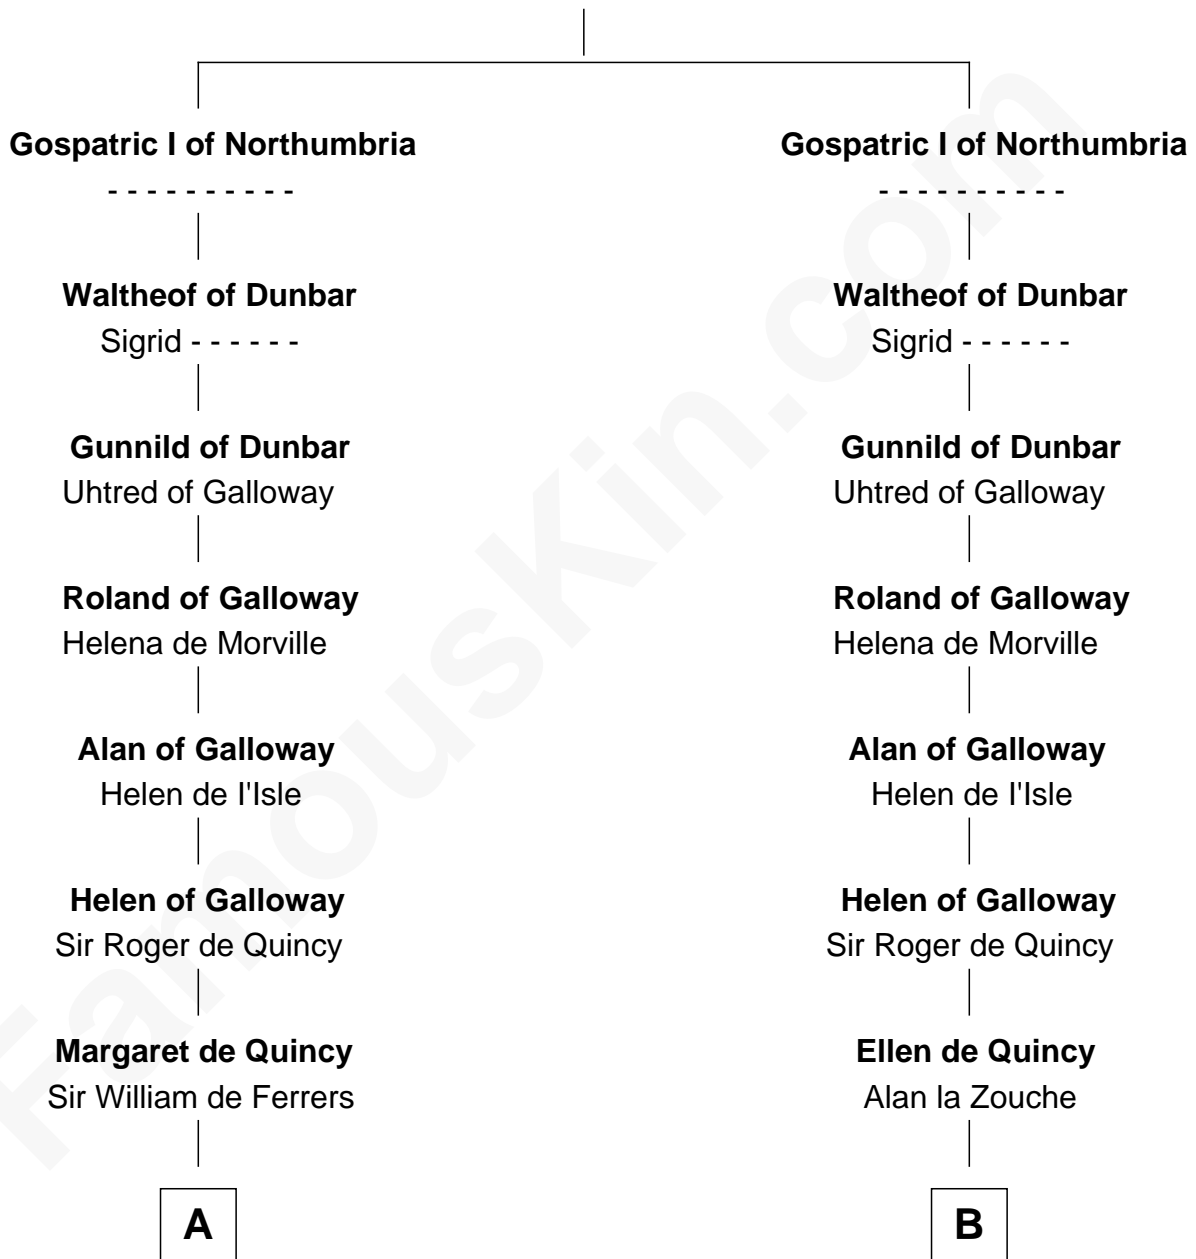

FamousKin.com Relationship Chart of

George Clinton

4th U.S. Vice President

15th cousin 6 times removed of

King Henry VIII

King of England

Maldred of Carlisle and Allendale

Edith of Northumbria

C

—
Sir Henry Clinton alias Fynes

Elizabeth Hickman

—
William Clinton

Elizabeth Kennedy

—
James Clinton

Elizabeth Smith

—
Charles Clinton

Elizabeth Denniston

—
George Clinton

4th U.S. Vice President

FamousKin.com