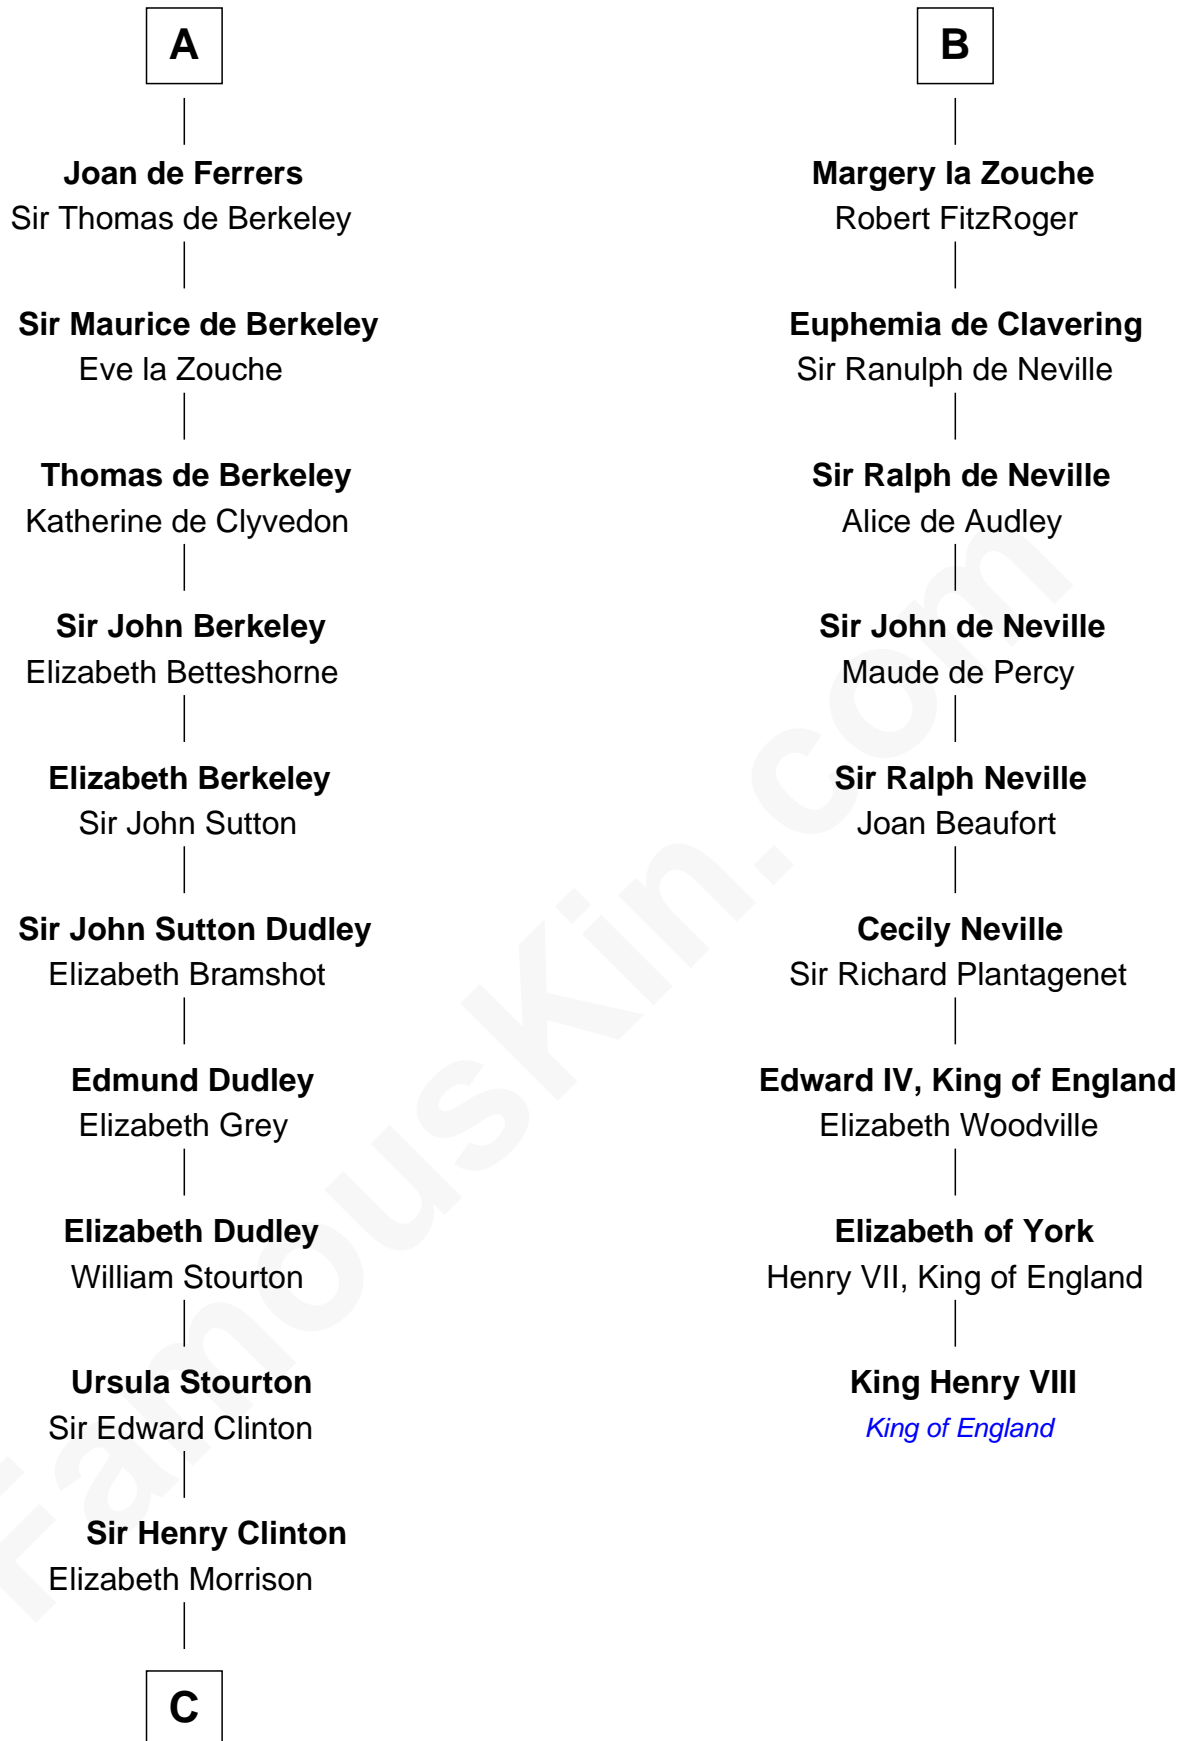

# FamousKin.com Relationship Chart of

**George Clinton**

*4th U.S. Vice President*

15th cousin 6 times removed of

**King Henry VIII**

*King of England*

**Hugh de Beauchamp**

**C**

—  
**Sir Henry Clinton alias Fynes**

Elizabeth Hickman

—  
**William Clinton**

Elizabeth Kennedy

—  
**James Clinton**

Elizabeth Smith

—  
**Charles Clinton**

Elizabeth Denniston

—  
**George Clinton**

*4th U.S. Vice President*

FamousKin.com