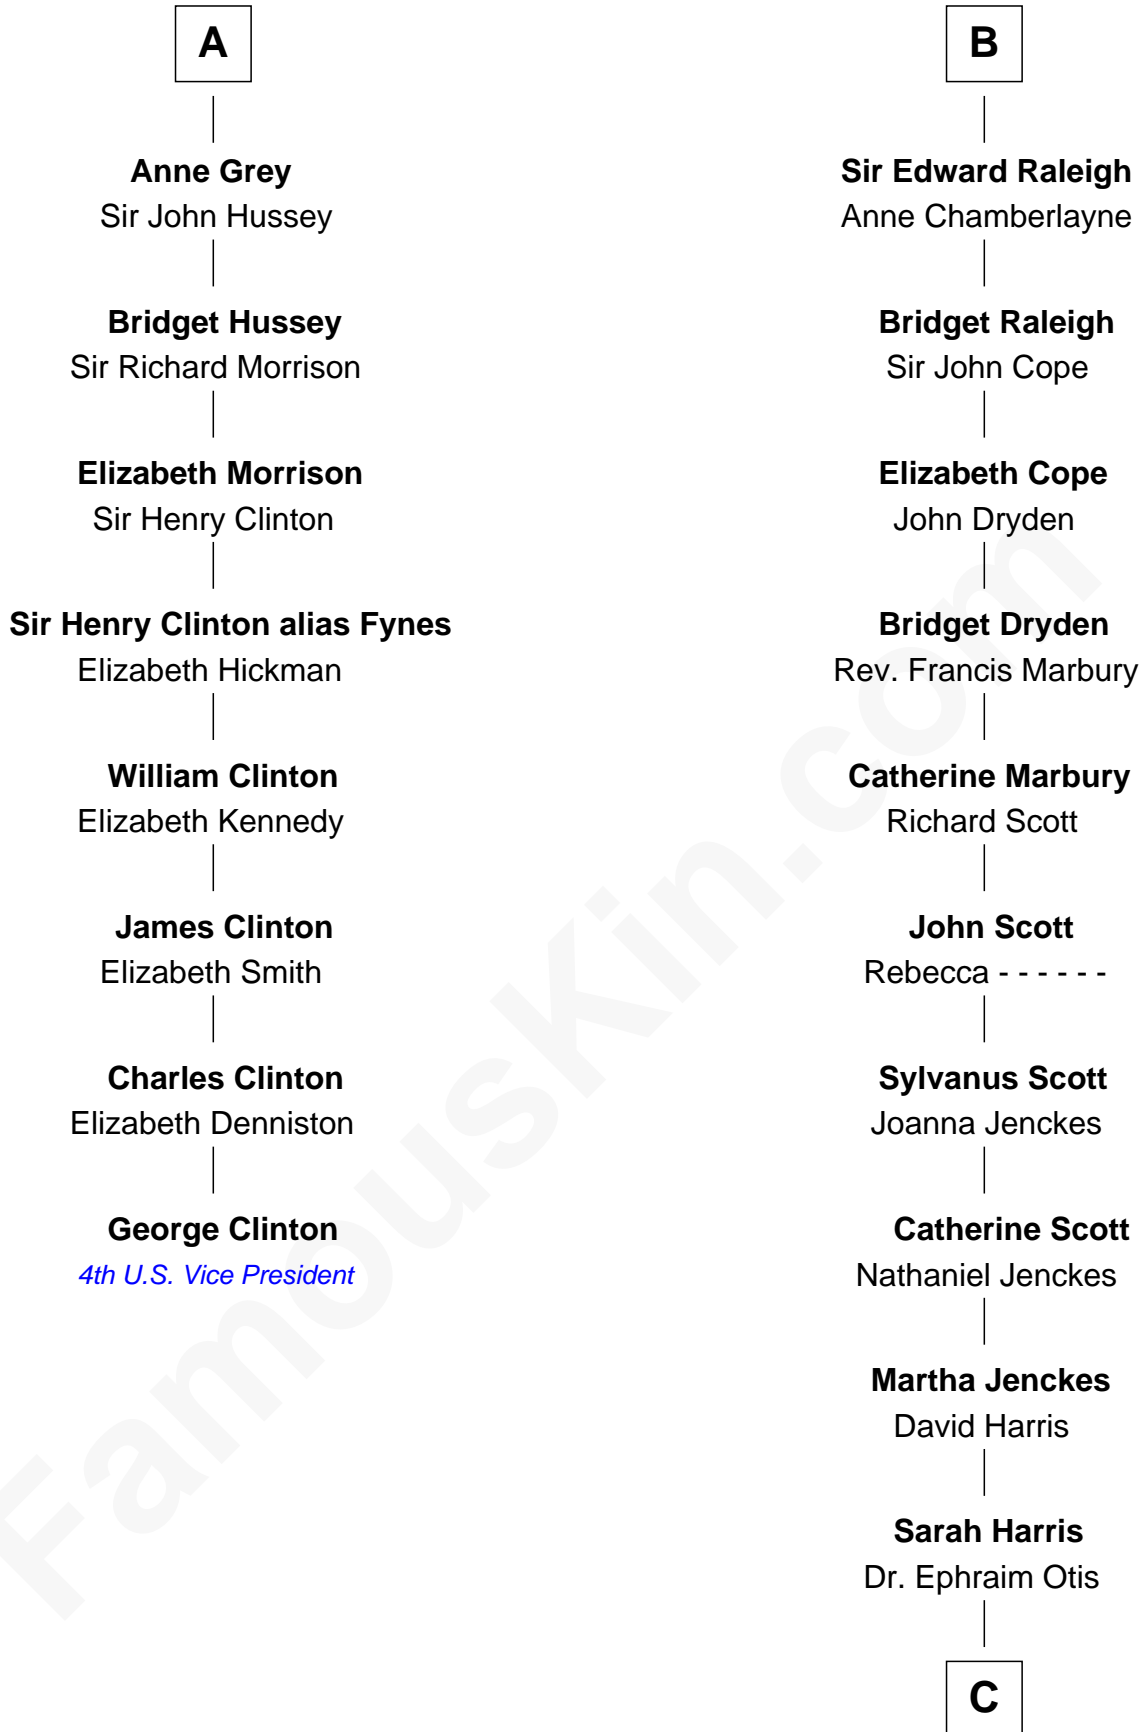

# FamousKin.com Relationship Chart of

**George Clinton**

*4th U.S. Vice President*

14th cousin 7 times removed of

**Willis Carrier**

*Inventor of Air Conditioning*

**C**

**Dr. Harris Otis**

Sarah Rogers

**Lydia Otis**

Thomas Button

**Ann Elizabeth Button**

David Joy Haviland

**Elizabeth R. Haviland**

Duane Williams Carrier

**Willis Carrier**