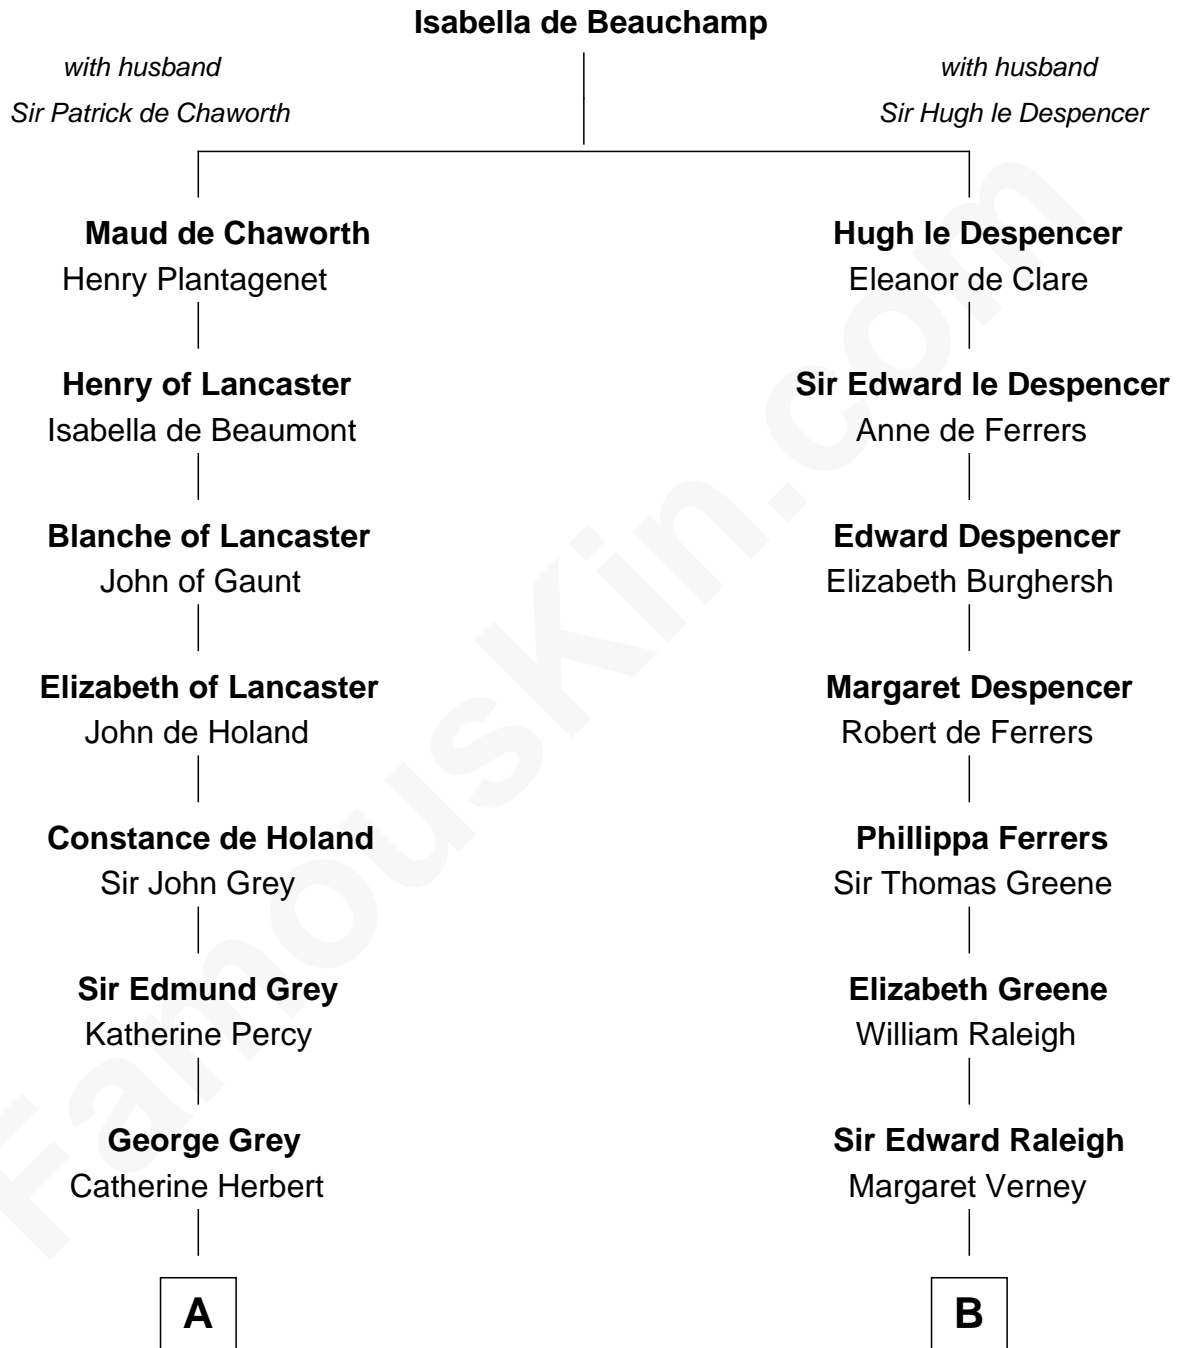

# FamousKin.com Relationship Chart of

**George Clinton**

*4th U.S. Vice President*

14th cousin 7 times removed of

**Willis Carrier**

*Inventor of Air Conditioning*

**C**

**Dr. Harris Otis**

Sarah Rogers

**Lydia Otis**

Thomas Button

**Ann Elizabeth Button**

David Joy Haviland

**Elizabeth R. Haviland**

Duane Williams Carrier

**Willis Carrier**