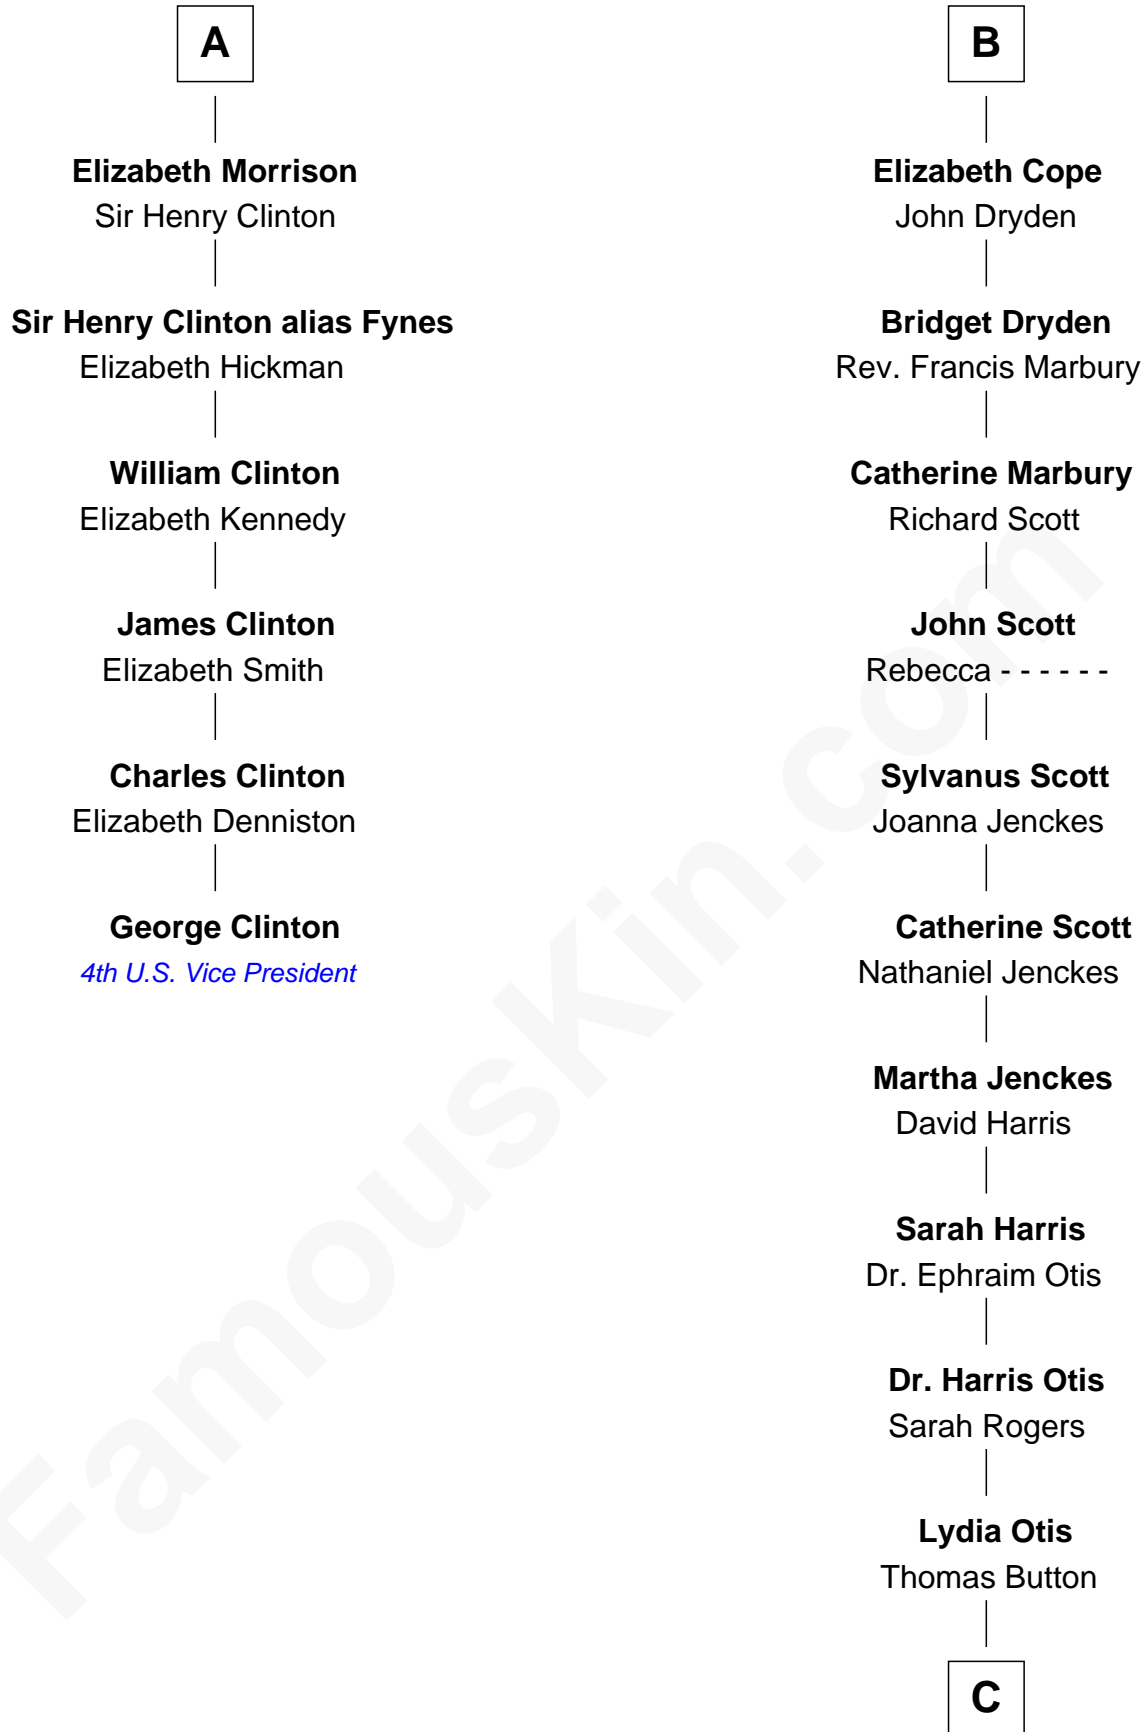

FamousKin.com Relationship Chart of

George Clinton

4th U.S. Vice President

12th cousin 7 times removed of

Willis Carrier

Inventor of Air Conditioning

Ralph de Stafford

Margaret de Audley

John de Ferrers

Robert de Ferrers

Margaret Despencer

Phillippa Ferrers

Sir Thomas Greene

Elizabeth Greene

William Raleigh

Sir Edward Raleigh

Margaret Verney

Sir Edward Raleigh

Anne Chamberlayne

Bridget Raleigh

Sir John Cope

B

C

Ann Elizabeth Button