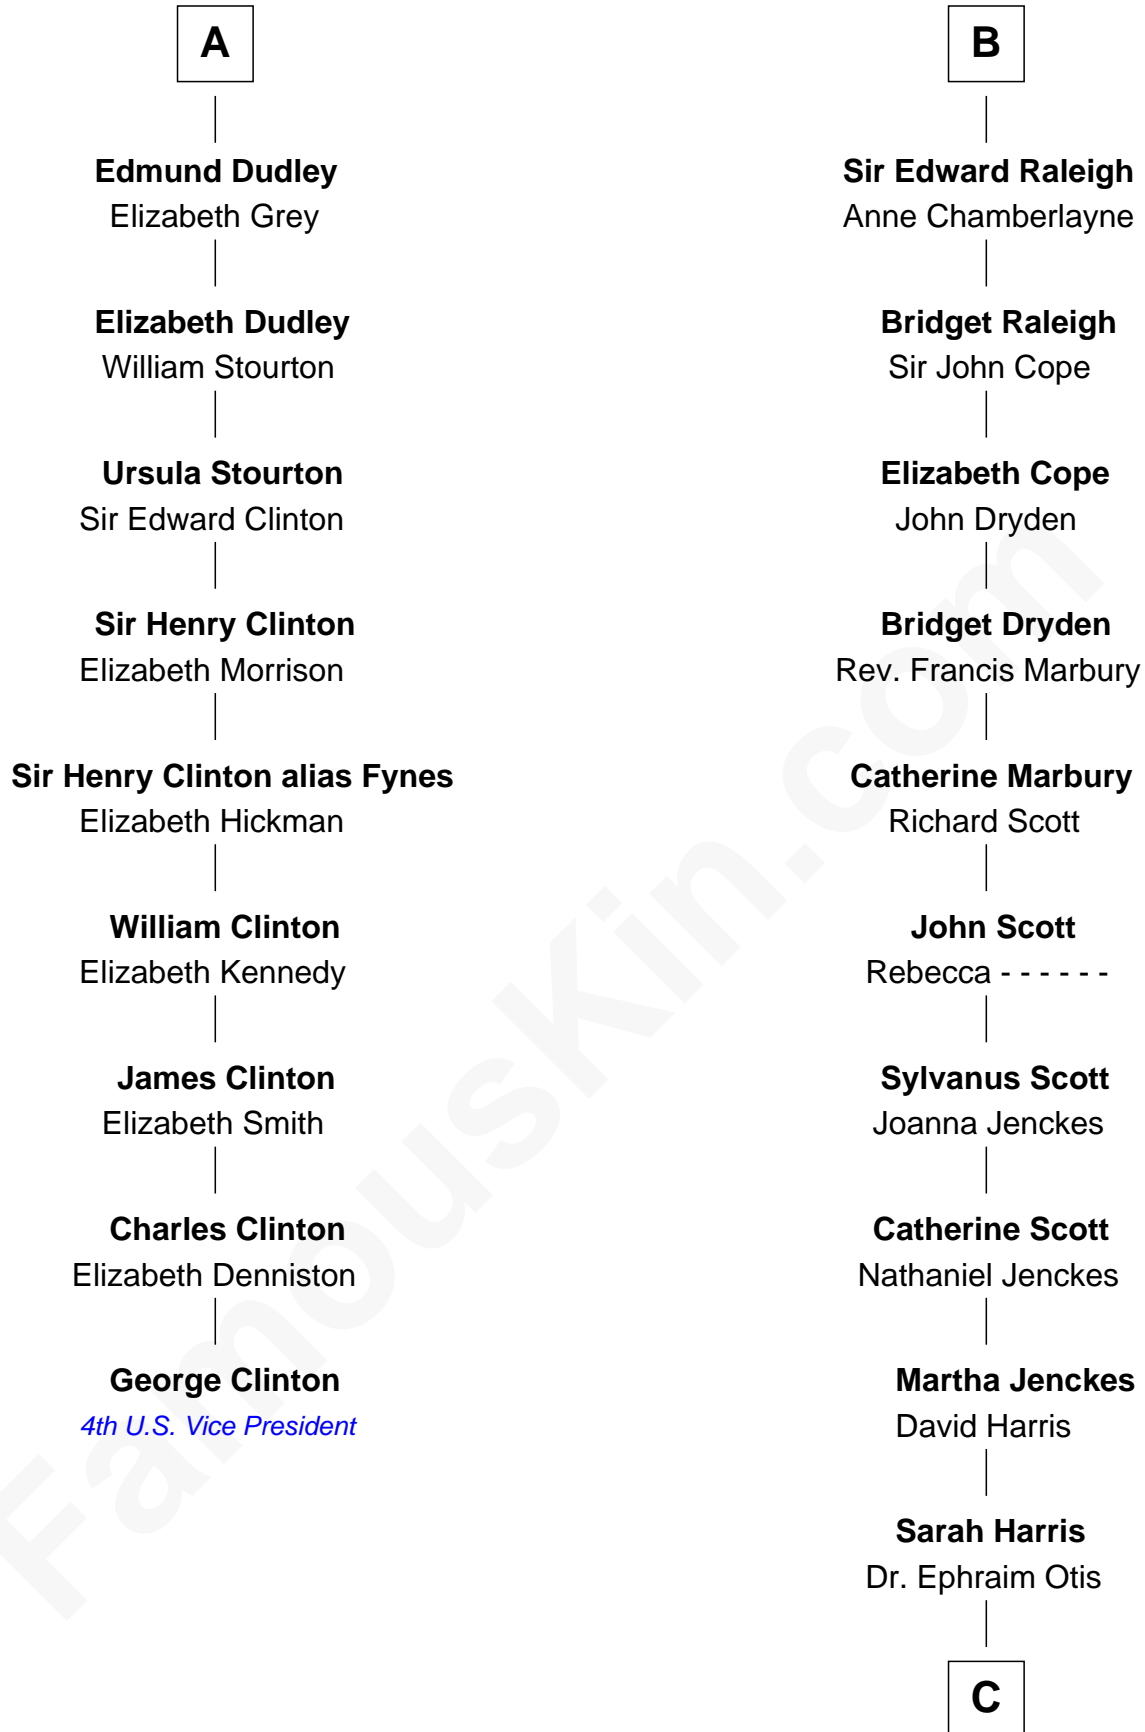

# FamousKin.com Relationship Chart of

**George Clinton**

*4th U.S. Vice President*

15th cousin 6 times removed of

**Willis Carrier**

*Inventor of Air Conditioning*

**Sir Hugh le Despencer**

Isabella de Beauchamp

Eleanor de Clare

**Sir Edward le Despencer**

Anne de Ferrers

**Edward Despencer**

Elizabeth Burghersh

**Margaret Despencer**

Robert de Ferrers

**Phillippa Ferrers**

Sir Thomas Greene

**Elizabeth Greene**

William Raleigh

**Sir Edward Raleigh**

Margaret Verney

**B**

**C**

**Dr. Harris Otis**

Sarah Rogers

**Lydia Otis**

Thomas Button

**Ann Elizabeth Button**

David Joy Haviland

**Elizabeth R. Haviland**

Duane Williams Carrier

**Willis Carrier**