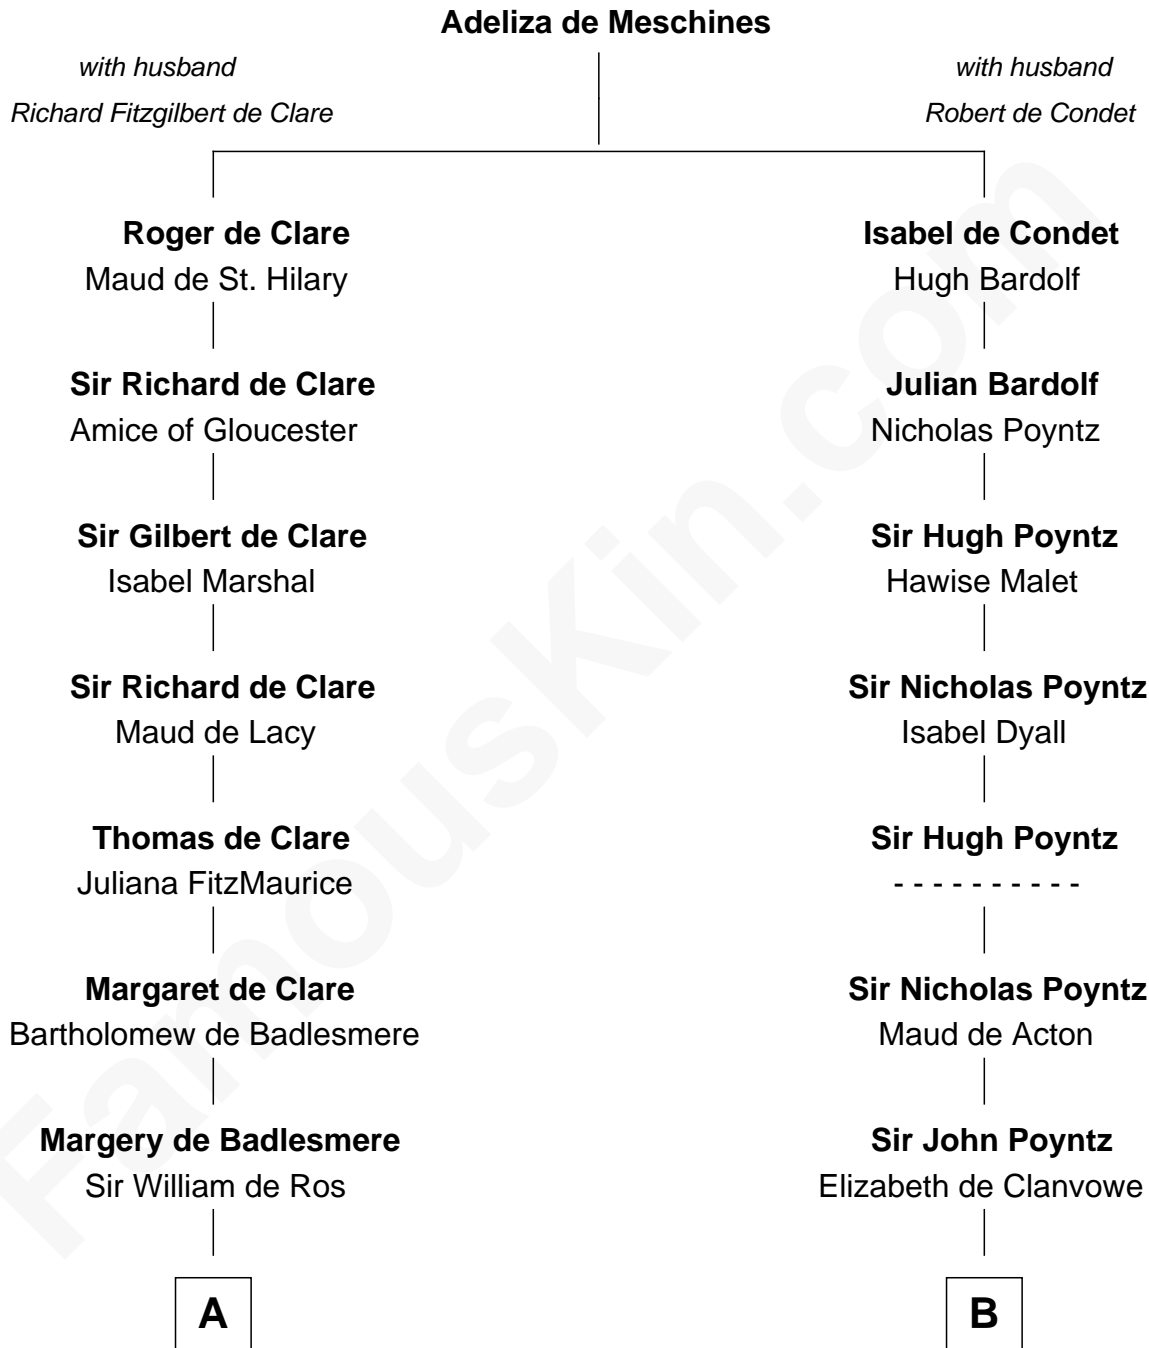

# FamousKin.com Relationship Chart of

**George Clinton**

*4th U.S. Vice President*

19th cousin 2 times removed of

**Samuel Ward King**

*15th Governor of Rhode Island*

**C**

**James Clinton**  
Elizabeth Smith

**Charles Clinton**  
Elizabeth Denniston

**George Clinton**  
*4th U.S. Vice President*

**D**

**Samuel Greene**  
Mary Gorton

**Samuel Greene**  
Sarah Coggeshall

**Mercy Green**  
John Walton

**Welthian Walton**  
William Borden King

**Samuel Ward King**  
*15th Governor of Rhode Island*

FamousKin.com