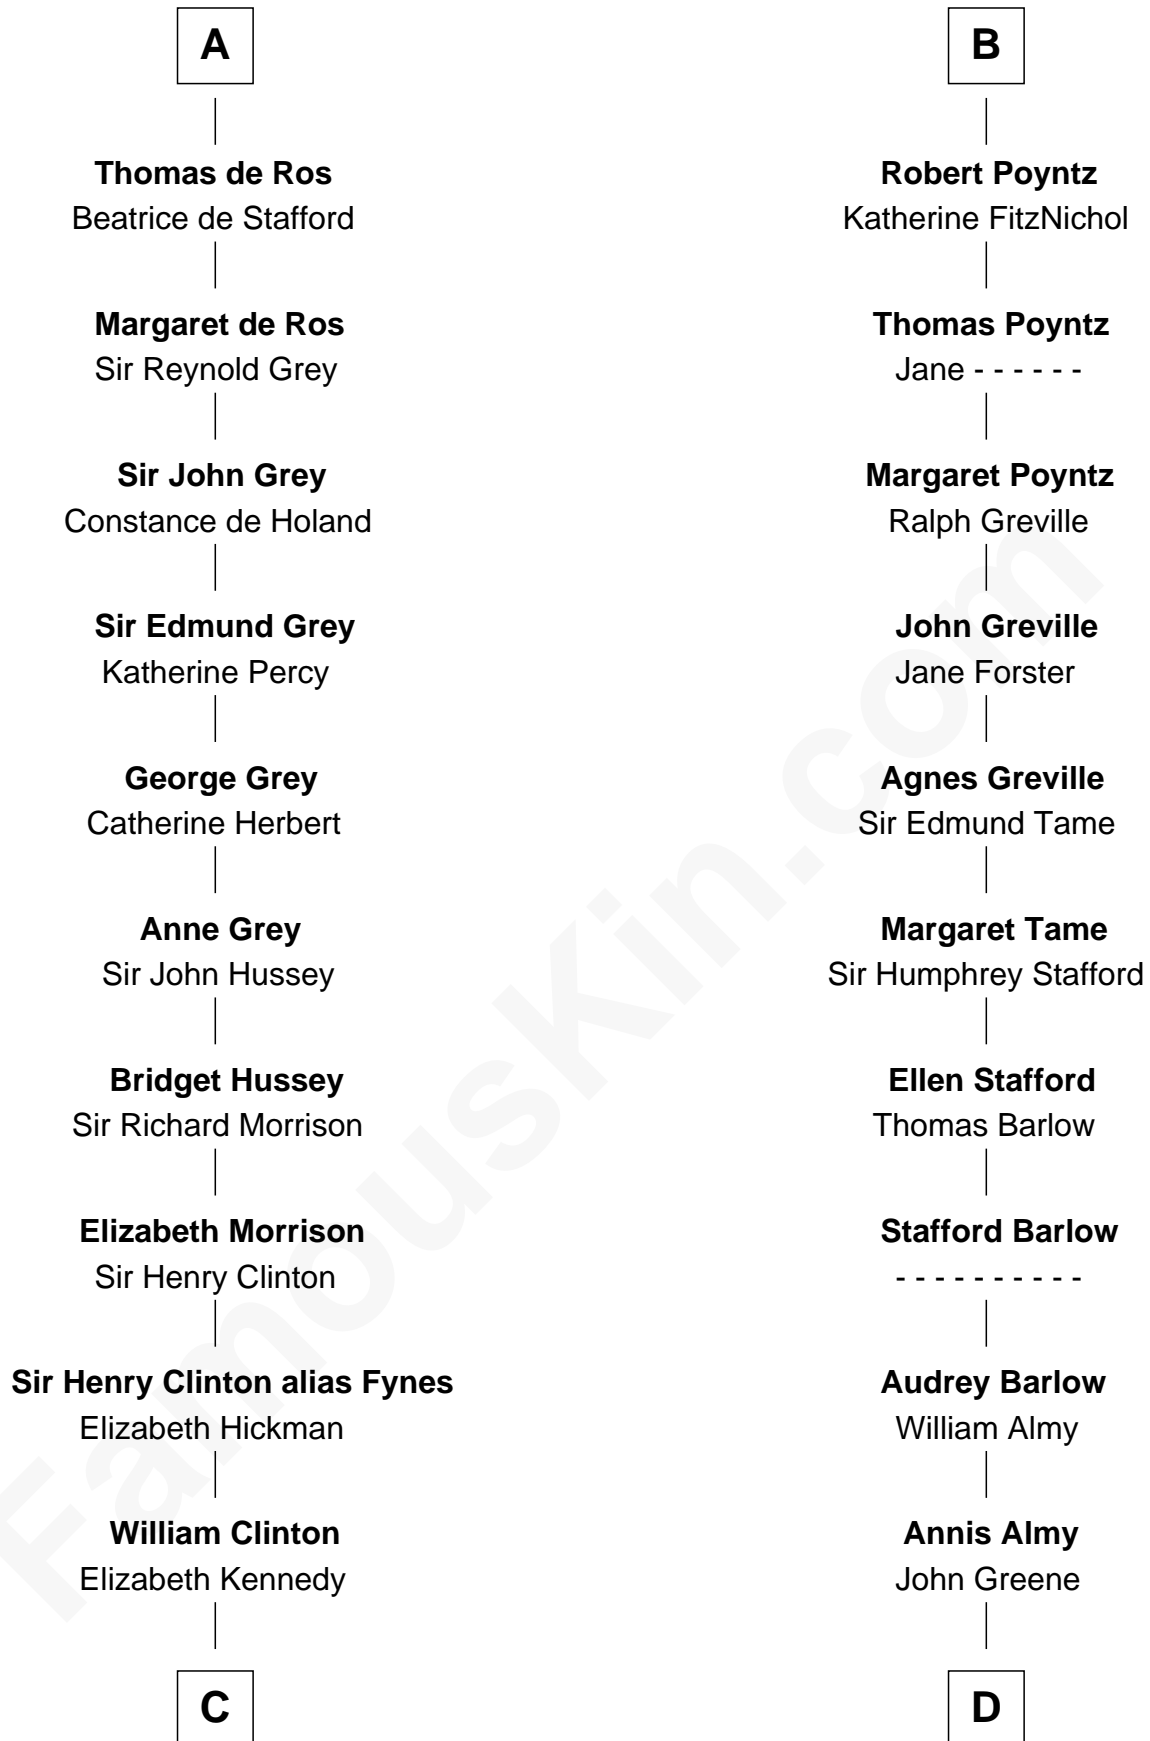

# FamousKin.com Relationship Chart of

**George Clinton**

*4th U.S. Vice President*

19th cousin 2 times removed of

**Samuel Ward King**

*15th Governor of Rhode Island*

**C**

**James Clinton**  
Elizabeth Smith

**Charles Clinton**  
Elizabeth Denniston

**George Clinton**  
*4th U.S. Vice President*

**D**

**Samuel Greene**  
Mary Gorton

**Samuel Greene**  
Sarah Coggeshall

**Mercy Green**  
John Walton

**Welthian Walton**  
William Borden King

**Samuel Ward King**  
*15th Governor of Rhode Island*

FamousKin.com