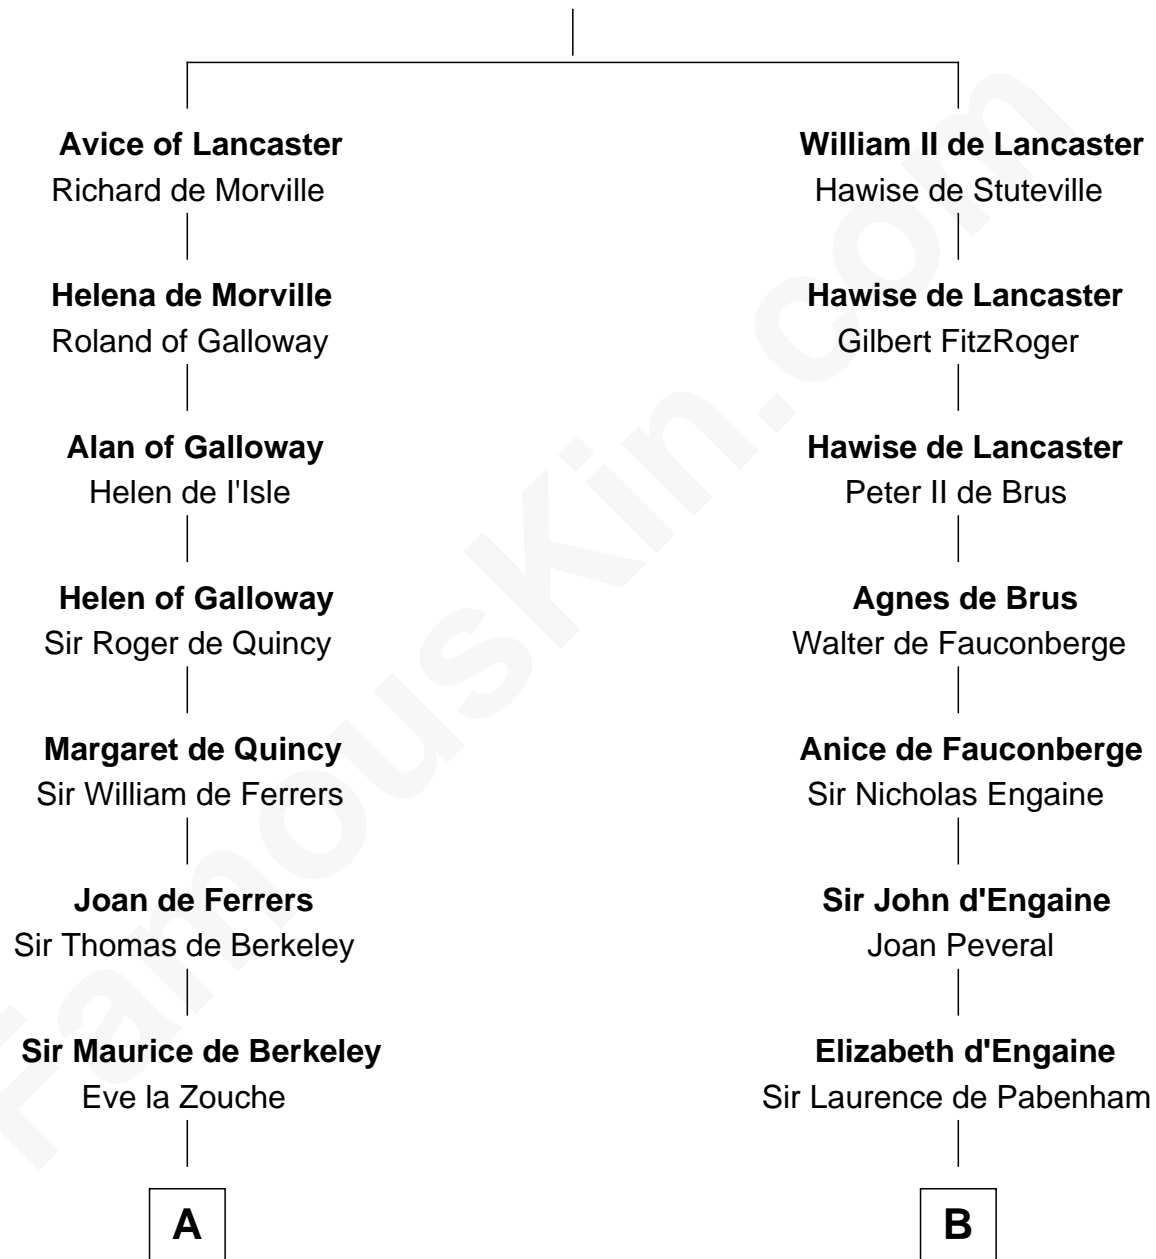

FamousKin.com Relationship Chart of

George Clinton

4th U.S. Vice President

19th cousin 1 time removed of

Samuel Ward King

15th Governor of Rhode Island

William I de Lancaster

Gundred de Warenne

C

James Clinton
Elizabeth Smith

Charles Clinton
Elizabeth Denniston

George Clinton
4th U.S. Vice President

D

Samuel Greene
Sarah Coggeshall

Mercy Green
John Walton

Welthian Walton
William Borden King

Samuel Ward King
15th Governor of Rhode Island