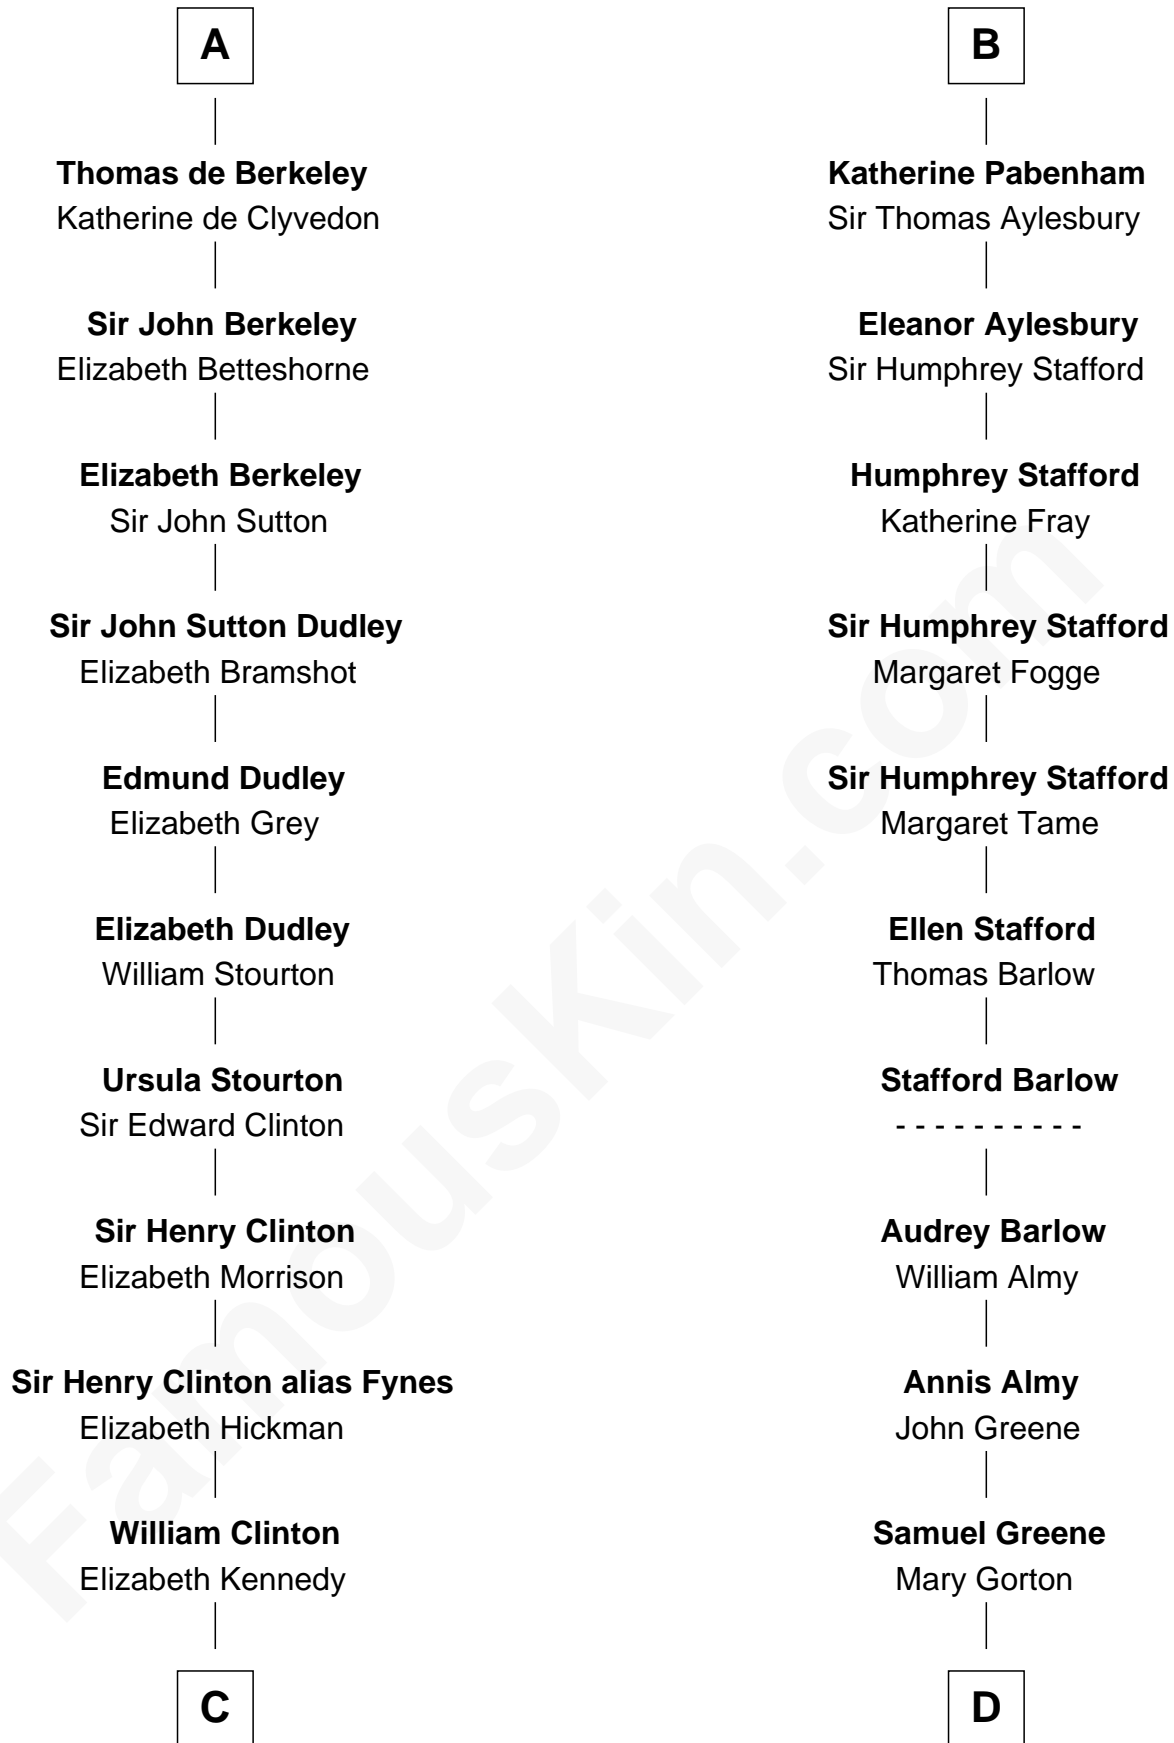

FamousKin.com Relationship Chart of

George Clinton

4th U.S. Vice President

19th cousin 1 time removed of

Samuel Ward King

15th Governor of Rhode Island

William I de Lancaster

Gundred de Warenne

C

James Clinton
Elizabeth Smith

Charles Clinton
Elizabeth Denniston

George Clinton
4th U.S. Vice President

D

Samuel Greene
Sarah Coggeshall

Mercy Green
John Walton

Welthian Walton
William Borden King

Samuel Ward King
15th Governor of Rhode Island