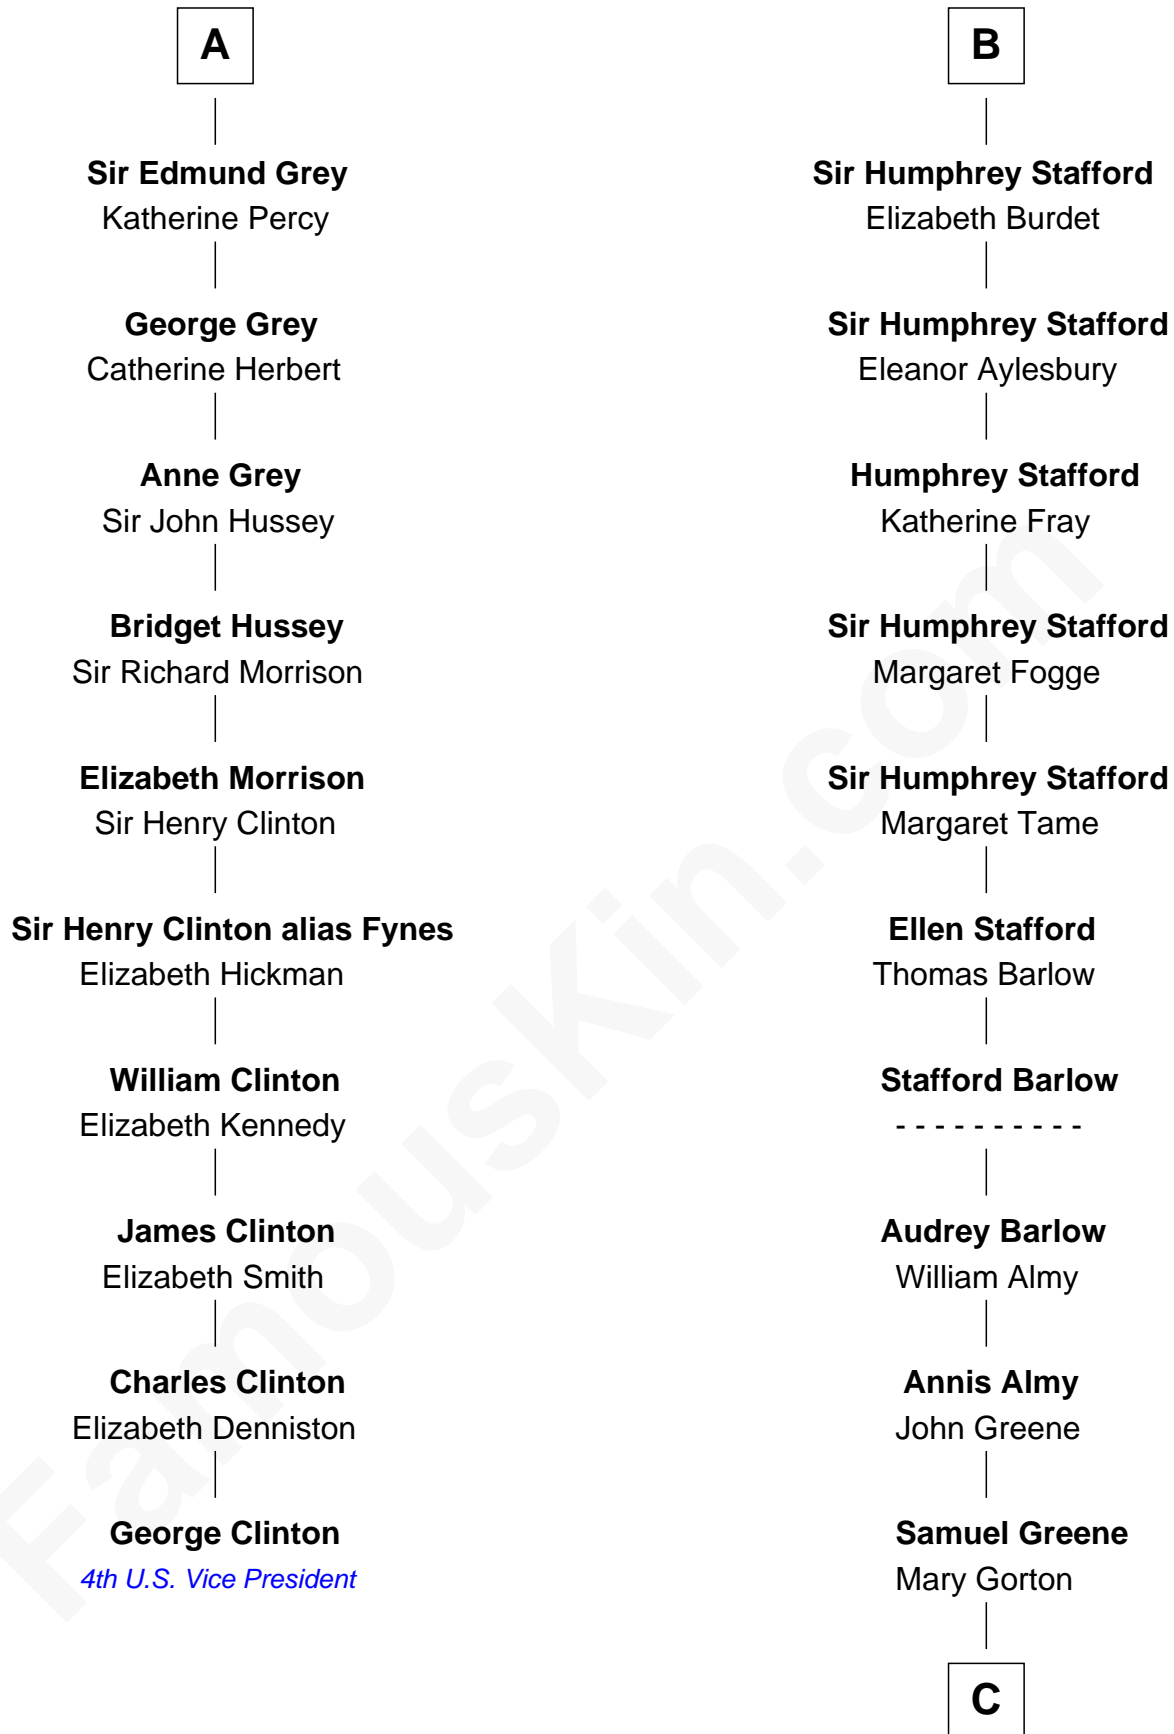

FamousKin.com Relationship Chart of

George Clinton

4th U.S. Vice President

16th cousin 4 times removed of

Samuel Ward King

15th Governor of Rhode Island

Sir William Longespee

Ela of Salisbury

Stephen Longespee
Emmeline de Ridelisford

Ela Longespee
Sir Roger la Zouche

Sir Alan la Zouche
Eleanor de Segrave

Maude la Zouche
Sir Robert de Holland

Thomas Holand
Joan Plantagenet

John de Holand
Elizabeth of Lancaster

Constance de Holand
Sir John Grey

A

Ida Longespee
Sir William de Beauchamp

Beatrice de Beauchamp
Thomas FitzOtto

Maud FitzThomas
John de Botetourte

Ada de Botetourte
Sir John de St. Philibert

Maud de St. Philibert
Sir Warin Trussell

Maud Trussell
Sir John de Hastang

Maud de Hastang
Ralph Stafford

B

C

—
Samuel Greene
Sarah Coggeshall

—
Mercy Green
John Walton

—
Welthian Walton
William Borden King

—
Samuel Ward King
15th Governor of Rhode Island