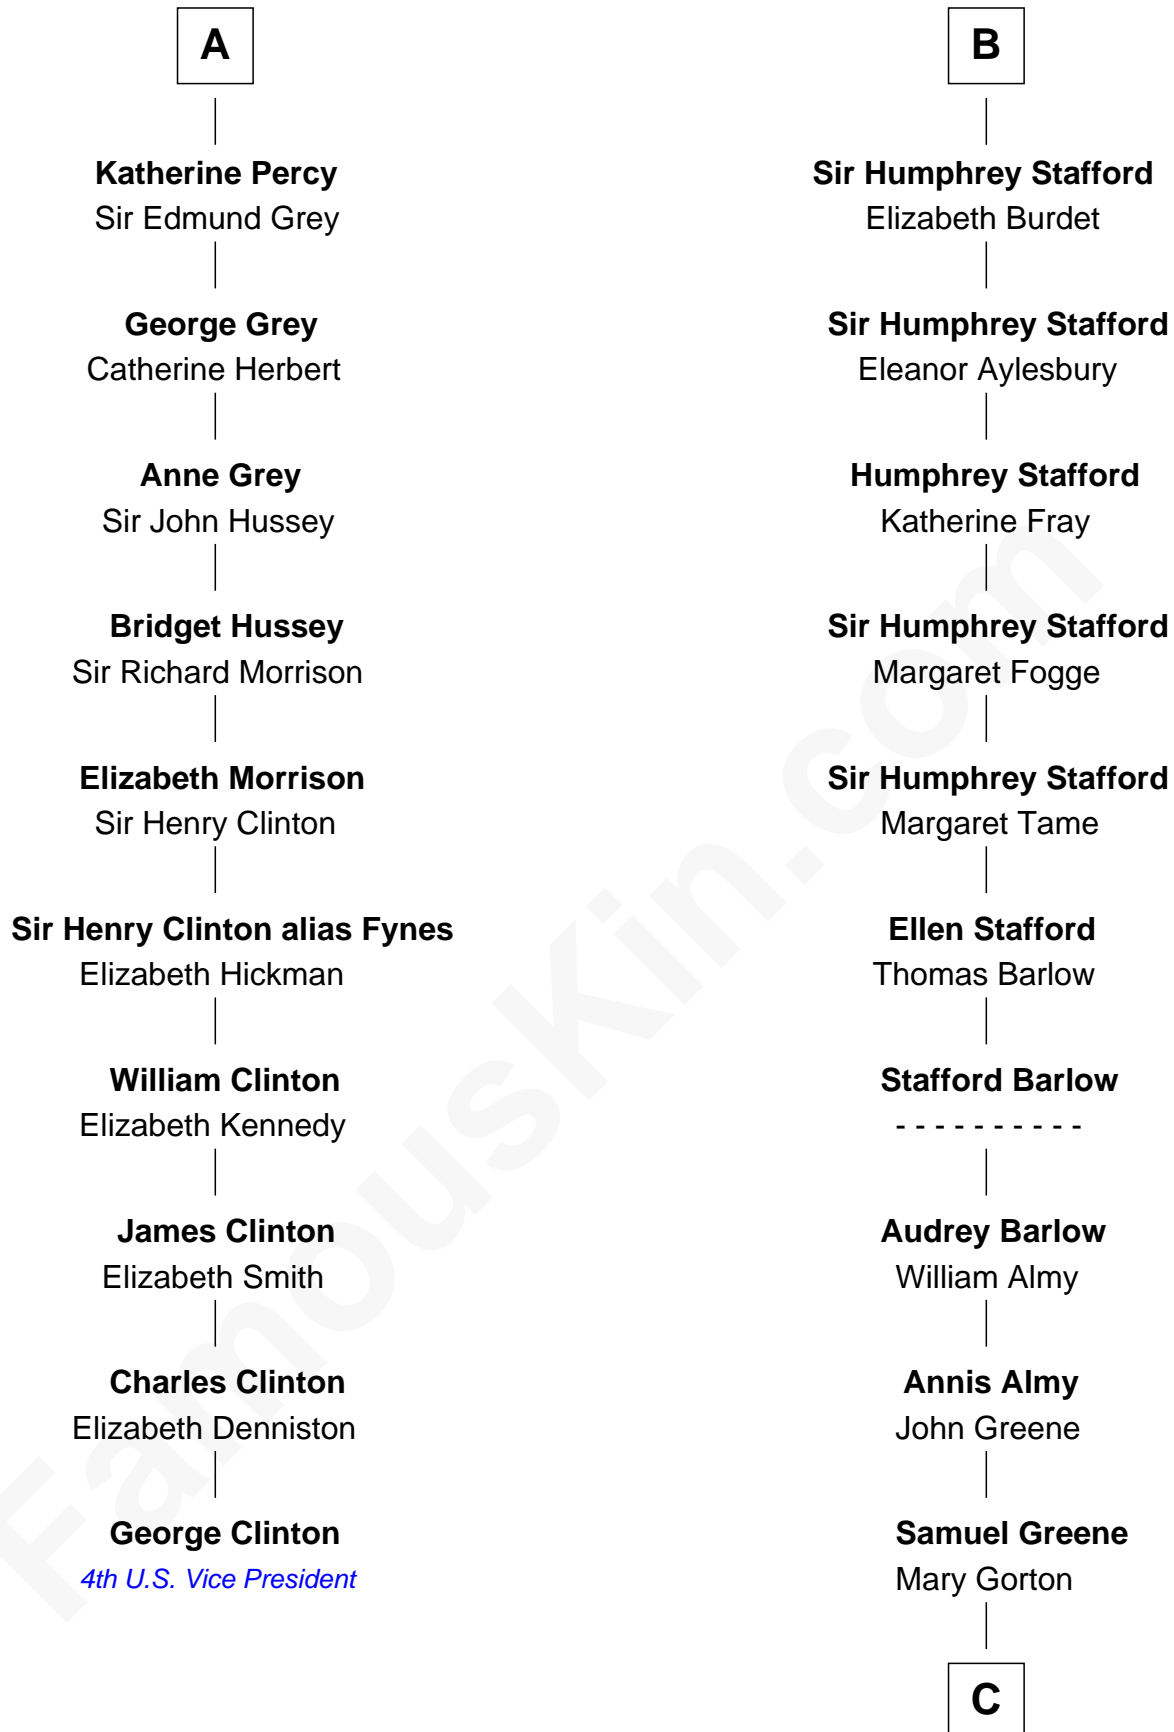

# FamousKin.com Relationship Chart of

**George Clinton**

*4th U.S. Vice President*

16th cousin 4 times removed of

**Samuel Ward King**

*15th Governor of Rhode Island*

C

Samuel Greene  
Sarah Coggeshall

Mercy Green  
John Walton

Welthian Walton  
William Borden King

Samuel Ward King  
*15th Governor of Rhode Island*