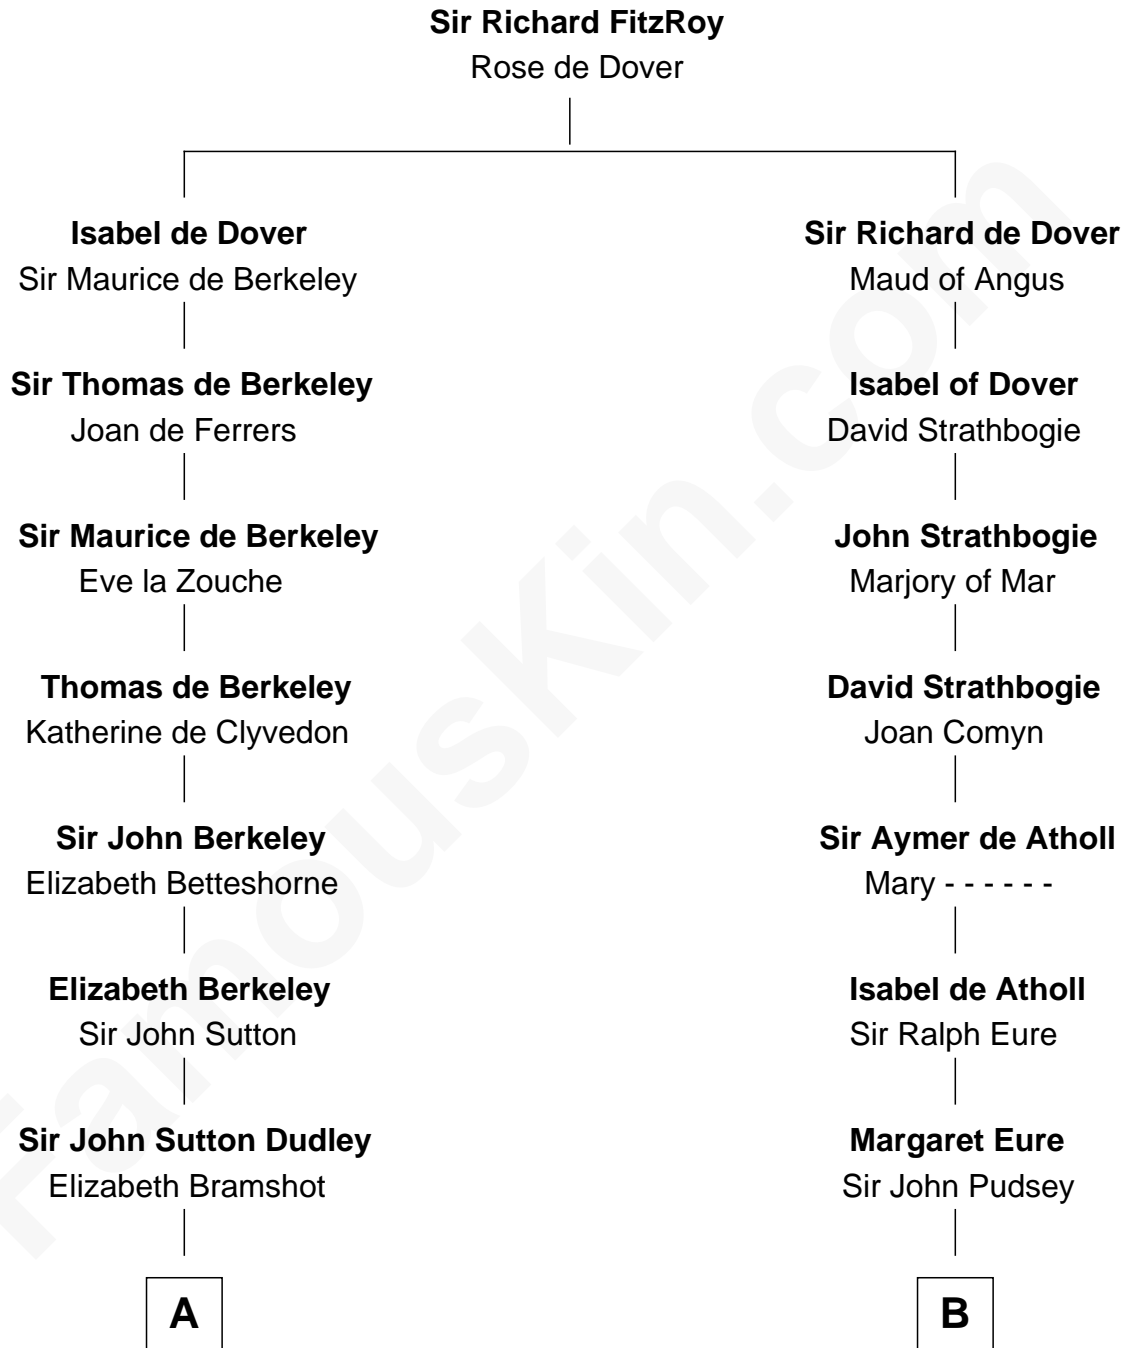

FamousKin.com

Relationship Chart of

George Clinton

4th U.S. Vice President

15th cousin 4 times removed of

Francis Lightfoot Lee

Signer of the Declaration of Independence

C

—
Laetitia Corbin

Richard Lee
—

Gov. Thomas Lee

Hannah Ludwell
—

Francis Lightfoot Lee

Signer of Declaration of Independence

FamousKin.com