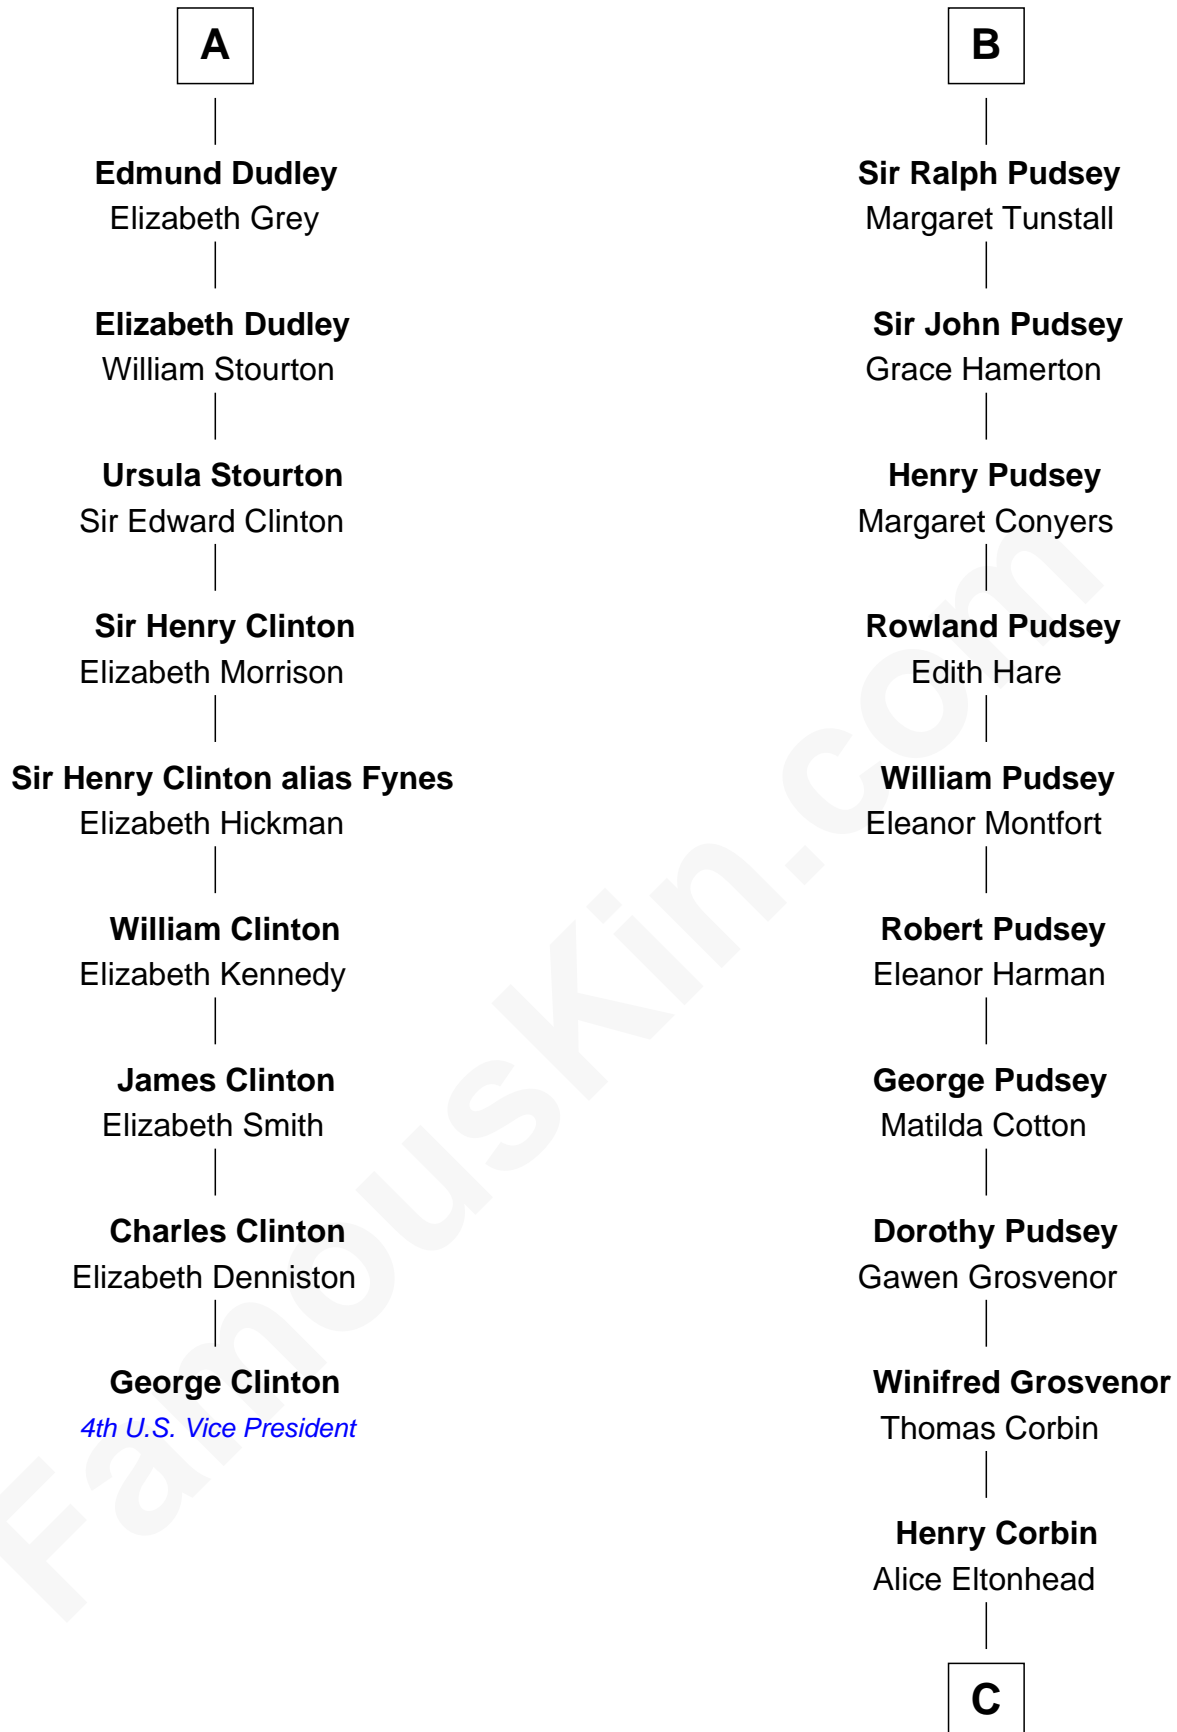

FamousKin.com

Relationship Chart of

George Clinton

4th U.S. Vice President

15th cousin 4 times removed of

Francis Lightfoot Lee

Signer of the Declaration of Independence

C

—
Laetitia Corbin

Richard Lee
—

Gov. Thomas Lee

Hannah Ludwell
—

Francis Lightfoot Lee

Signer of Declaration of Independence

FamousKin.com