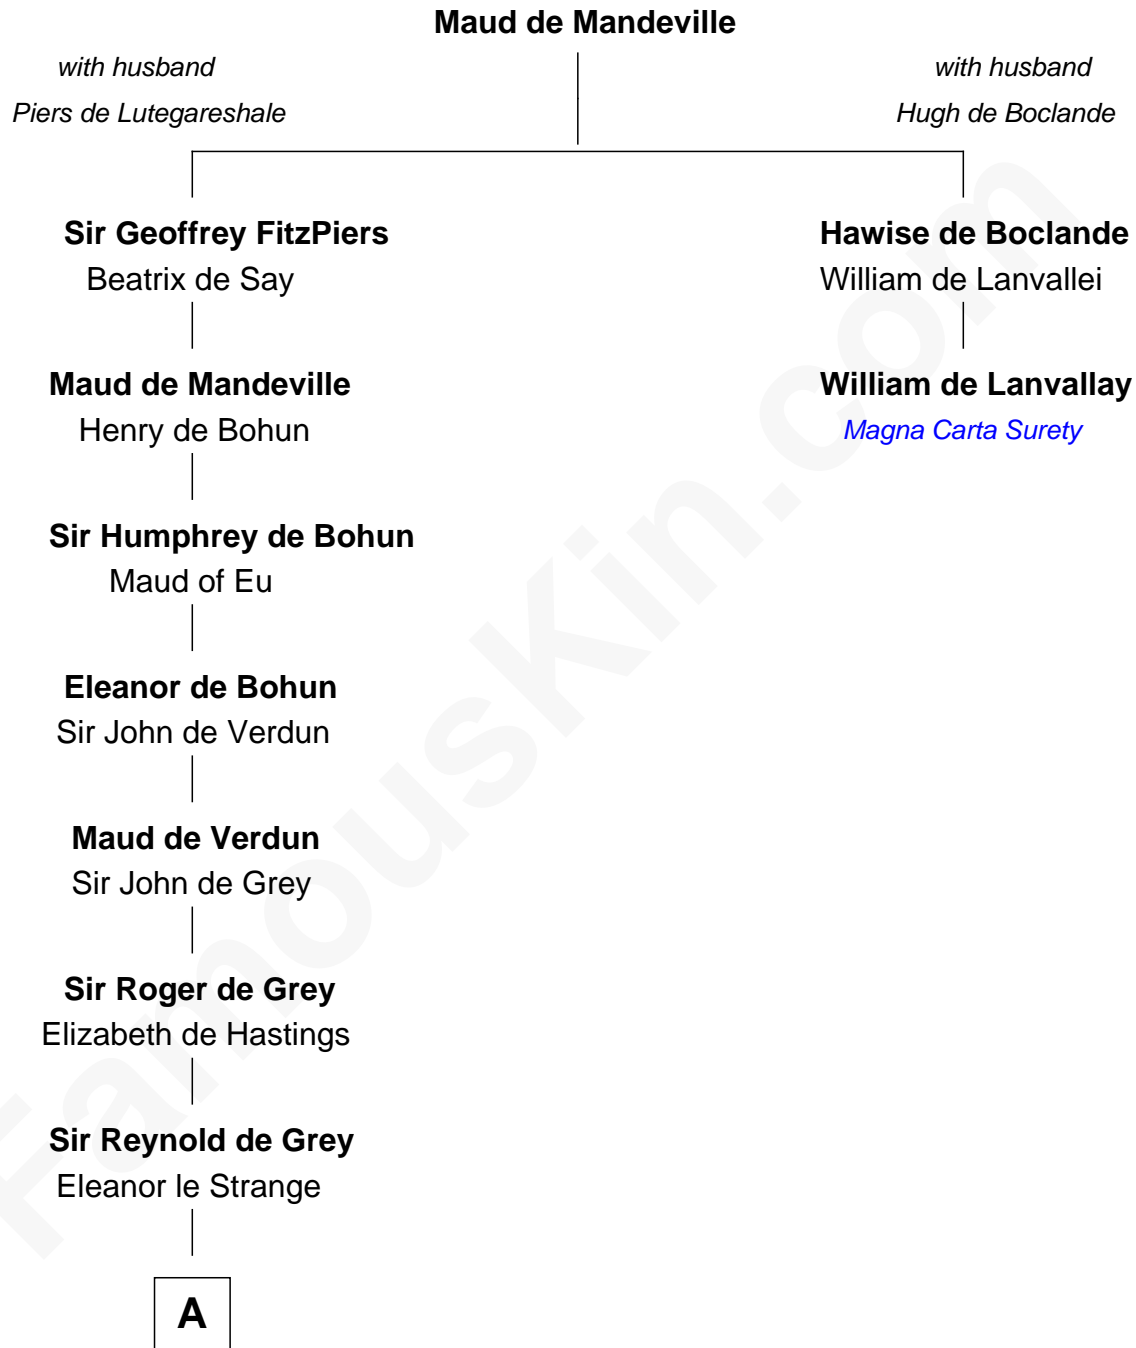

FamousKin.com Relationship Chart of

George Clinton

4th U.S. Vice President

1st cousin 17 times removed of

William de Lanvallay

Magna Carta Surety

B

Charles Clinton
Elizabeth Denniston

George Clinton
4th U.S. Vice President

FamousKin.com