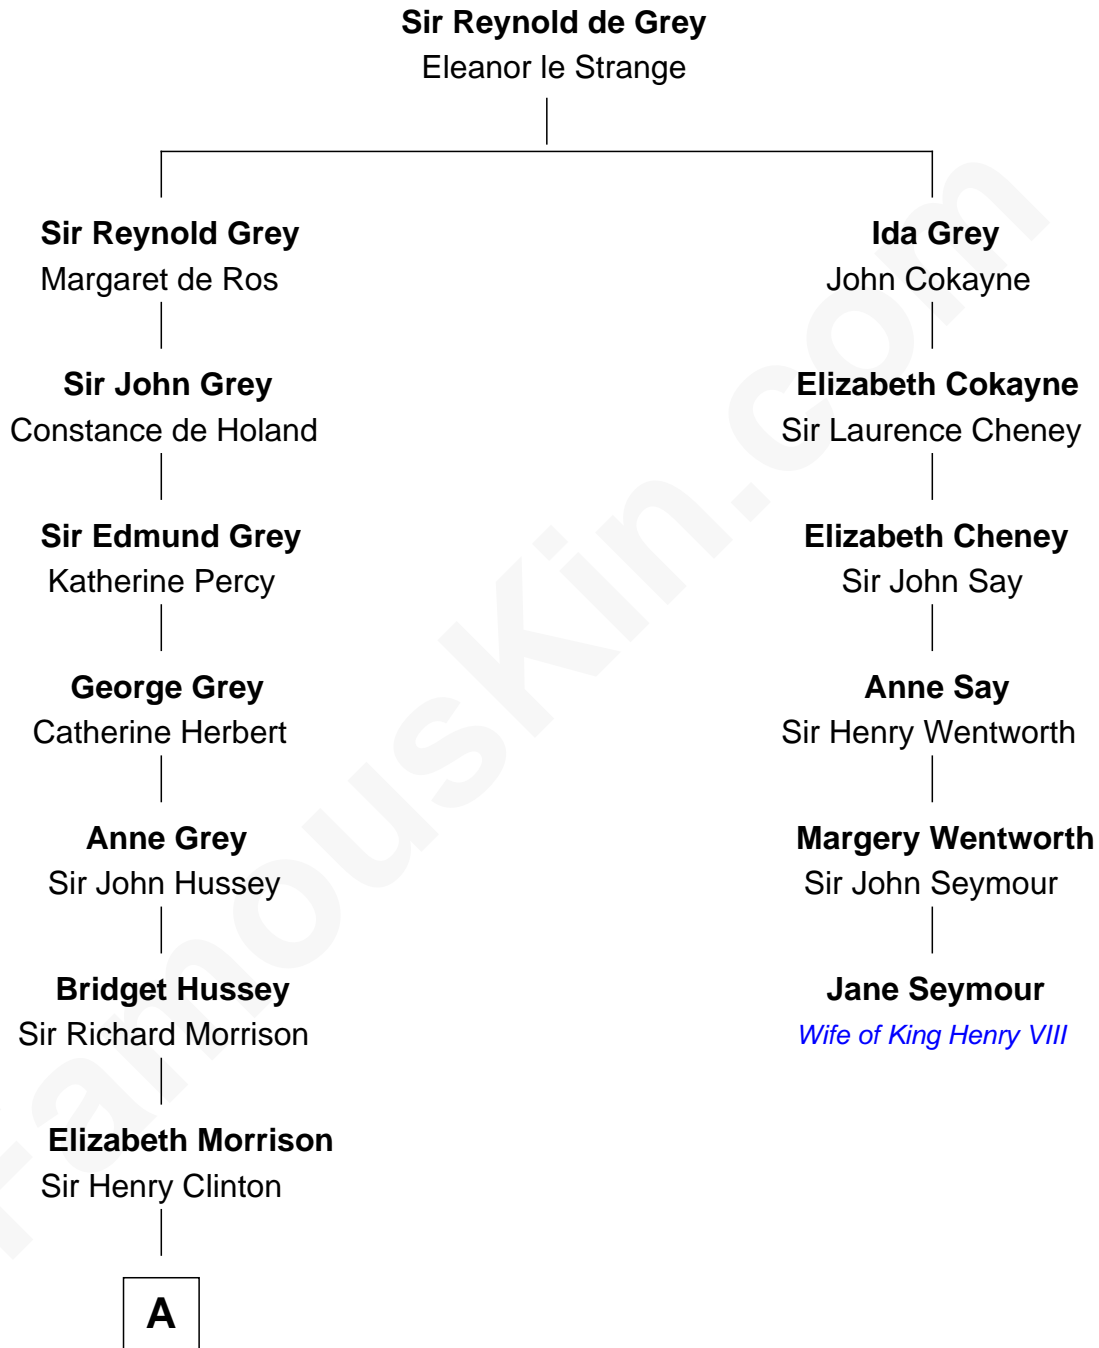

FamousKin.com Relationship Chart of

George Clinton

4th U.S. Vice President

5th cousin 6 times removed of

Jane Seymour

3rd Wife of King Henry VIII

A

—
Sir Henry Clinton alias Fynes

Elizabeth Hickman

—
William Clinton

Elizabeth Kennedy

—
James Clinton

Elizabeth Smith

—
Charles Clinton

Elizabeth Denniston

—
George Clinton

4th U.S. Vice President