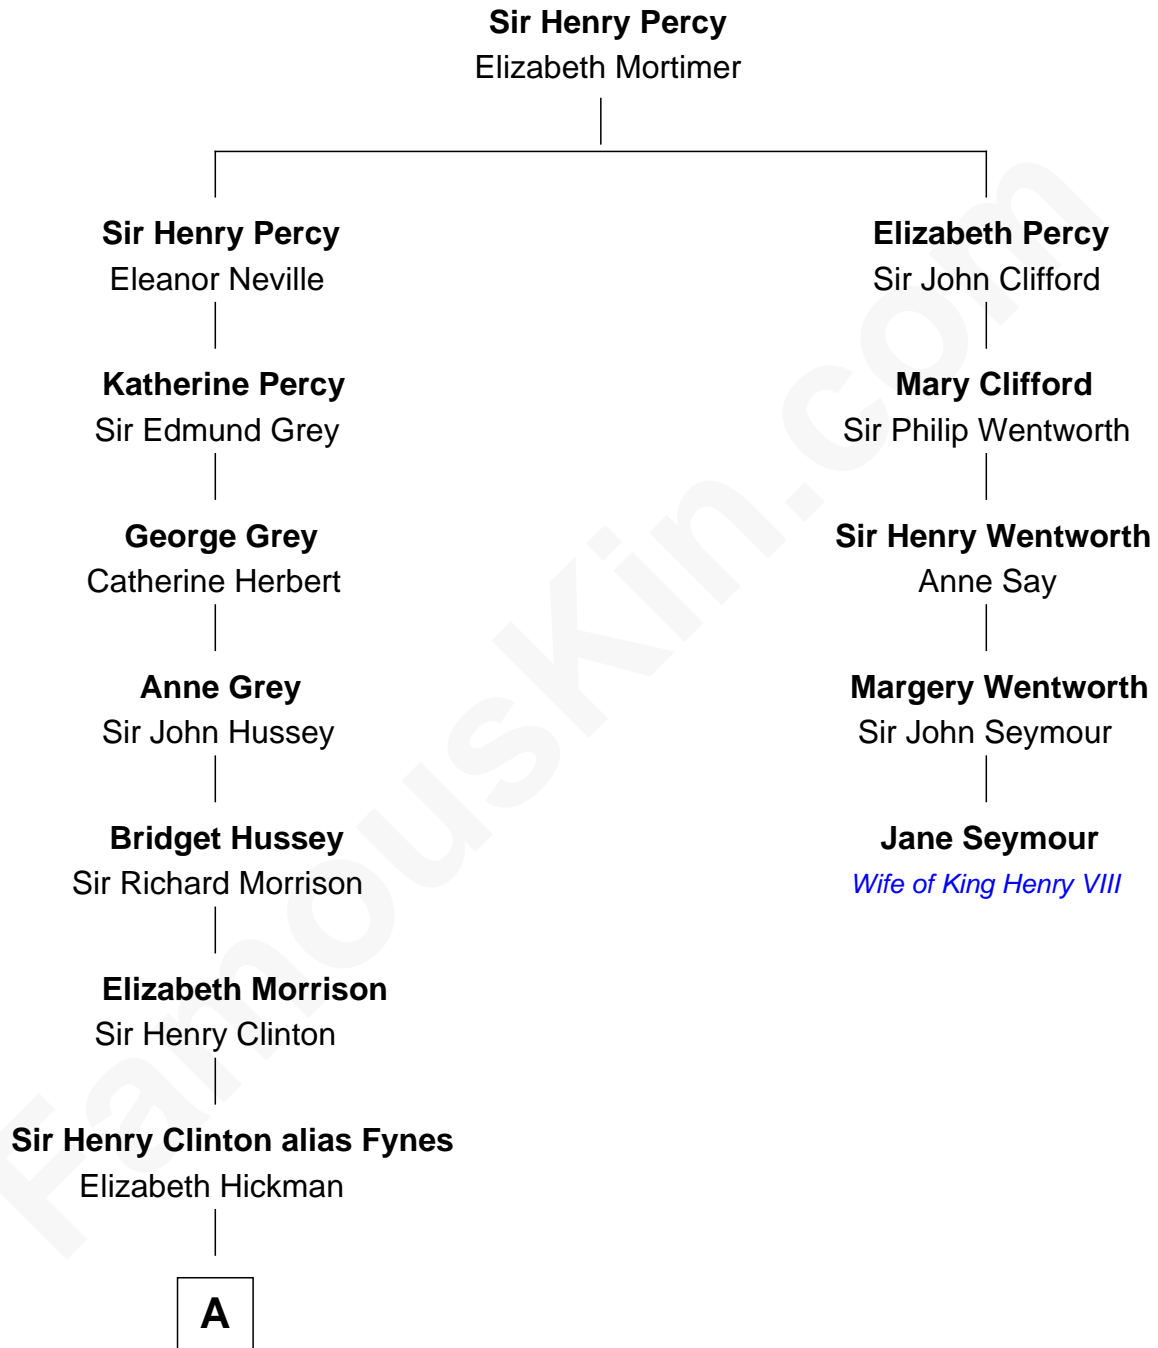

# FamousKin.com Relationship Chart of

**George Clinton**

*4th U.S. Vice President*

4th cousin 6 times removed of

**Jane Seymour**

*3rd Wife of King Henry VIII*

**A**

—  
**William Clinton**  
Elizabeth Kennedy

—  
**James Clinton**  
Elizabeth Smith

—  
**Charles Clinton**  
Elizabeth Denniston

—  
**George Clinton**  
*4th U.S. Vice President*

FamousKin.com