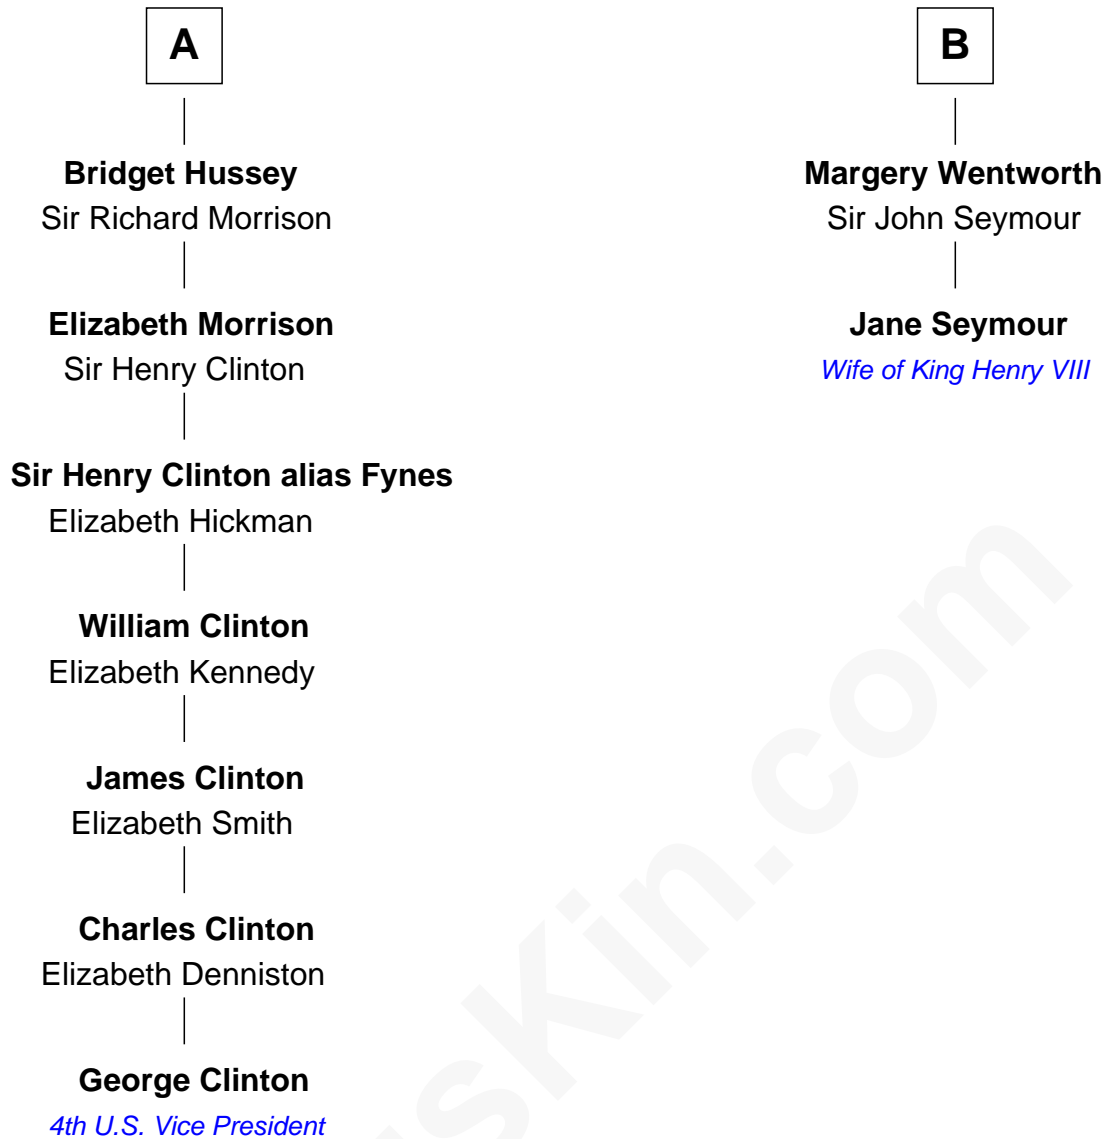

FamousKin.com Relationship Chart of

George Clinton

4th U.S. Vice President

8th cousin 5 times removed of

Jane Seymour

3rd Wife of King Henry VIII

FamousKin.com