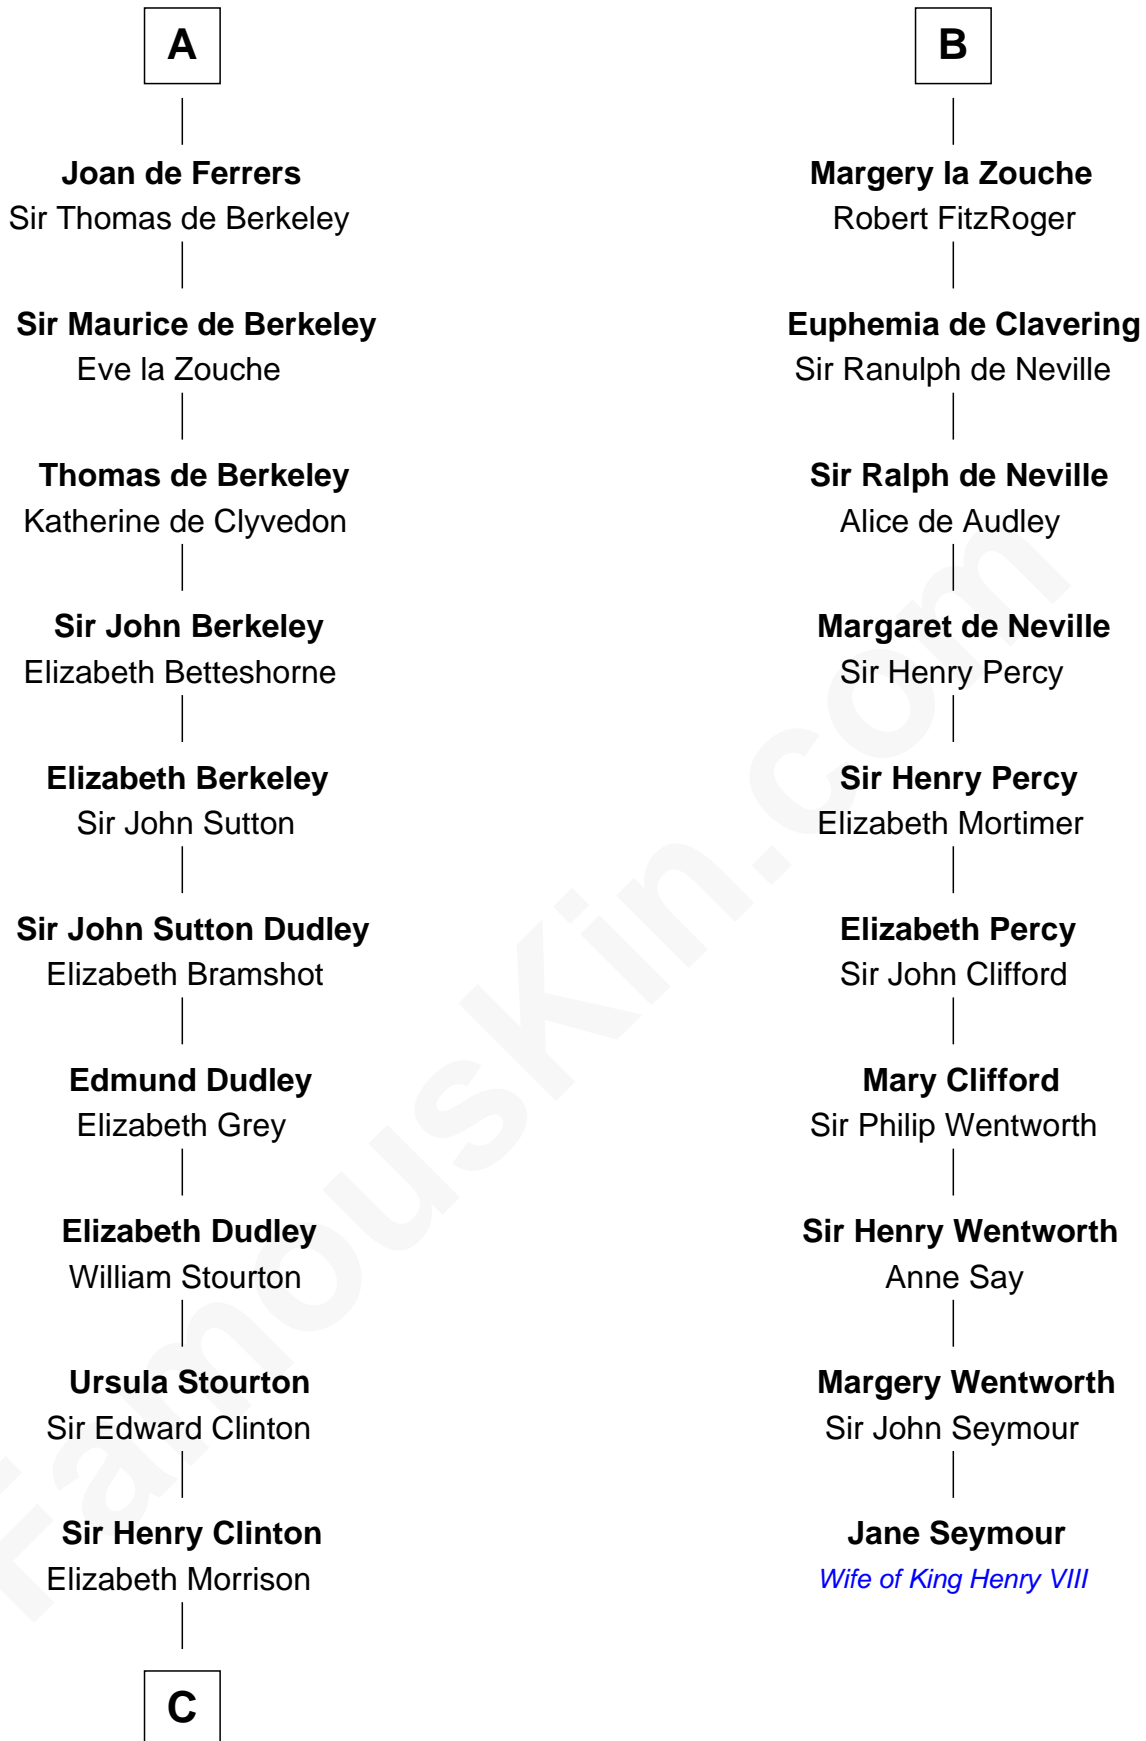

FamousKin.com Relationship Chart of

George Clinton

4th U.S. Vice President

16th cousin 5 times removed of

Jane Seymour

3rd Wife of King Henry VIII

Maldred of Carlisle and Allendale

Edith of Northumbria

C

—
Sir Henry Clinton alias Fynes

Elizabeth Hickman

—
William Clinton

Elizabeth Kennedy

—
James Clinton

Elizabeth Smith

—
Charles Clinton

Elizabeth Denniston

—
George Clinton

4th U.S. Vice President

FamousKin.com