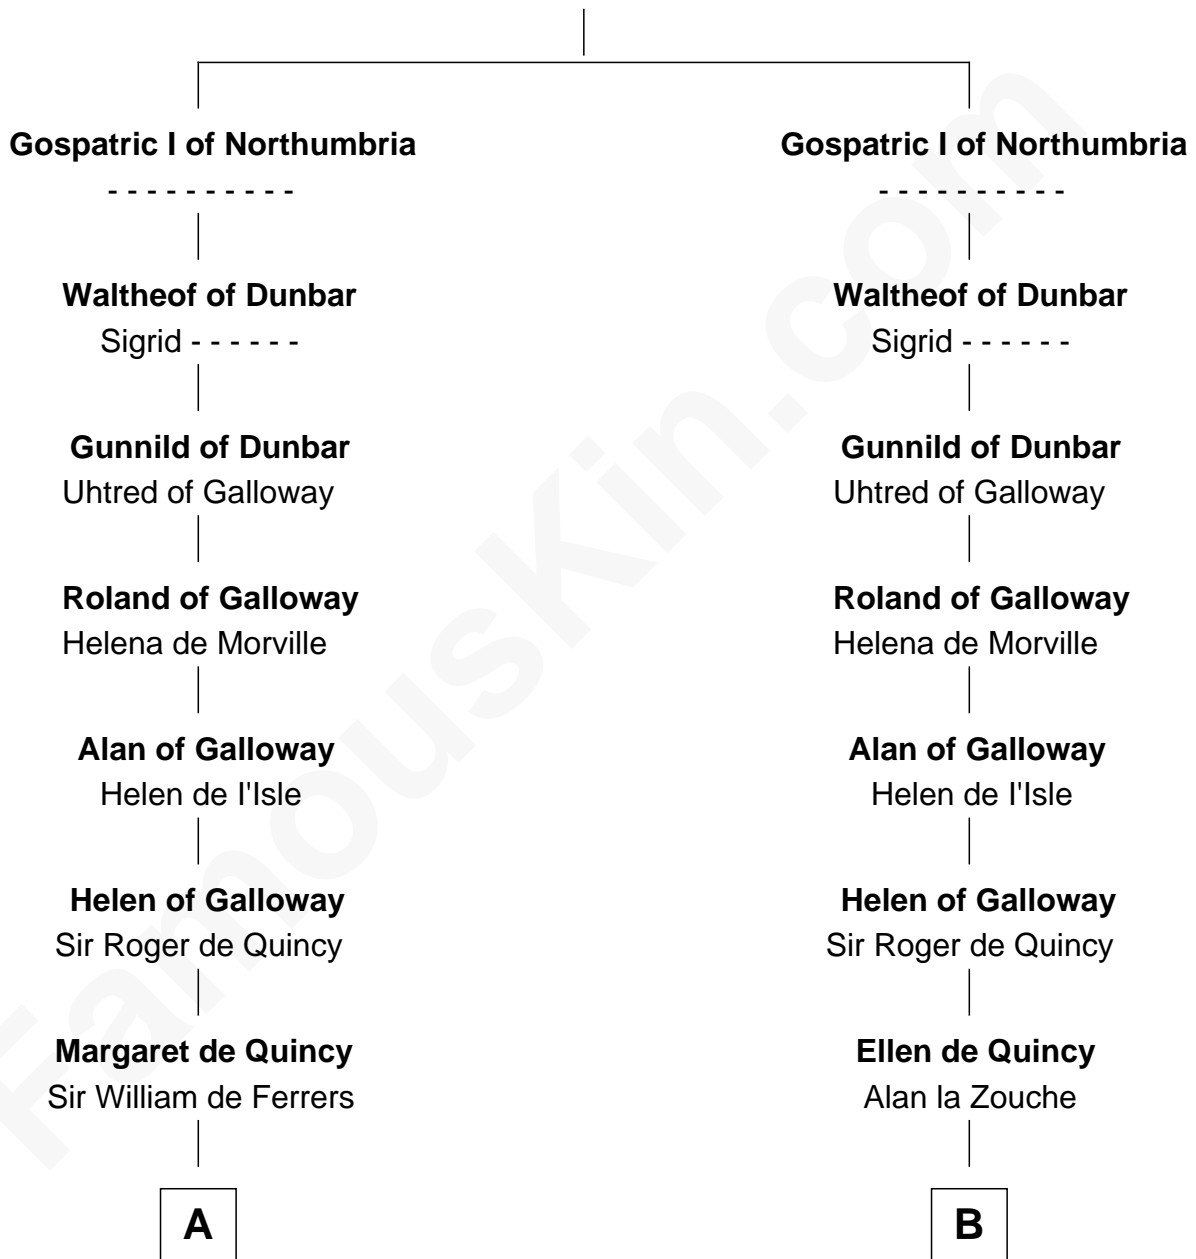

FamousKin.com Relationship Chart of

George Clinton

4th U.S. Vice President

16th cousin 5 times removed of

Jane Seymour

3rd Wife of King Henry VIII

Maldred of Carlisle and Allendale

Edith of Northumbria

C

—
Sir Henry Clinton alias Fynes

Elizabeth Hickman

—
William Clinton

Elizabeth Kennedy

—
James Clinton

Elizabeth Smith

—
Charles Clinton

Elizabeth Denniston

—
George Clinton

4th U.S. Vice President

FamousKin.com