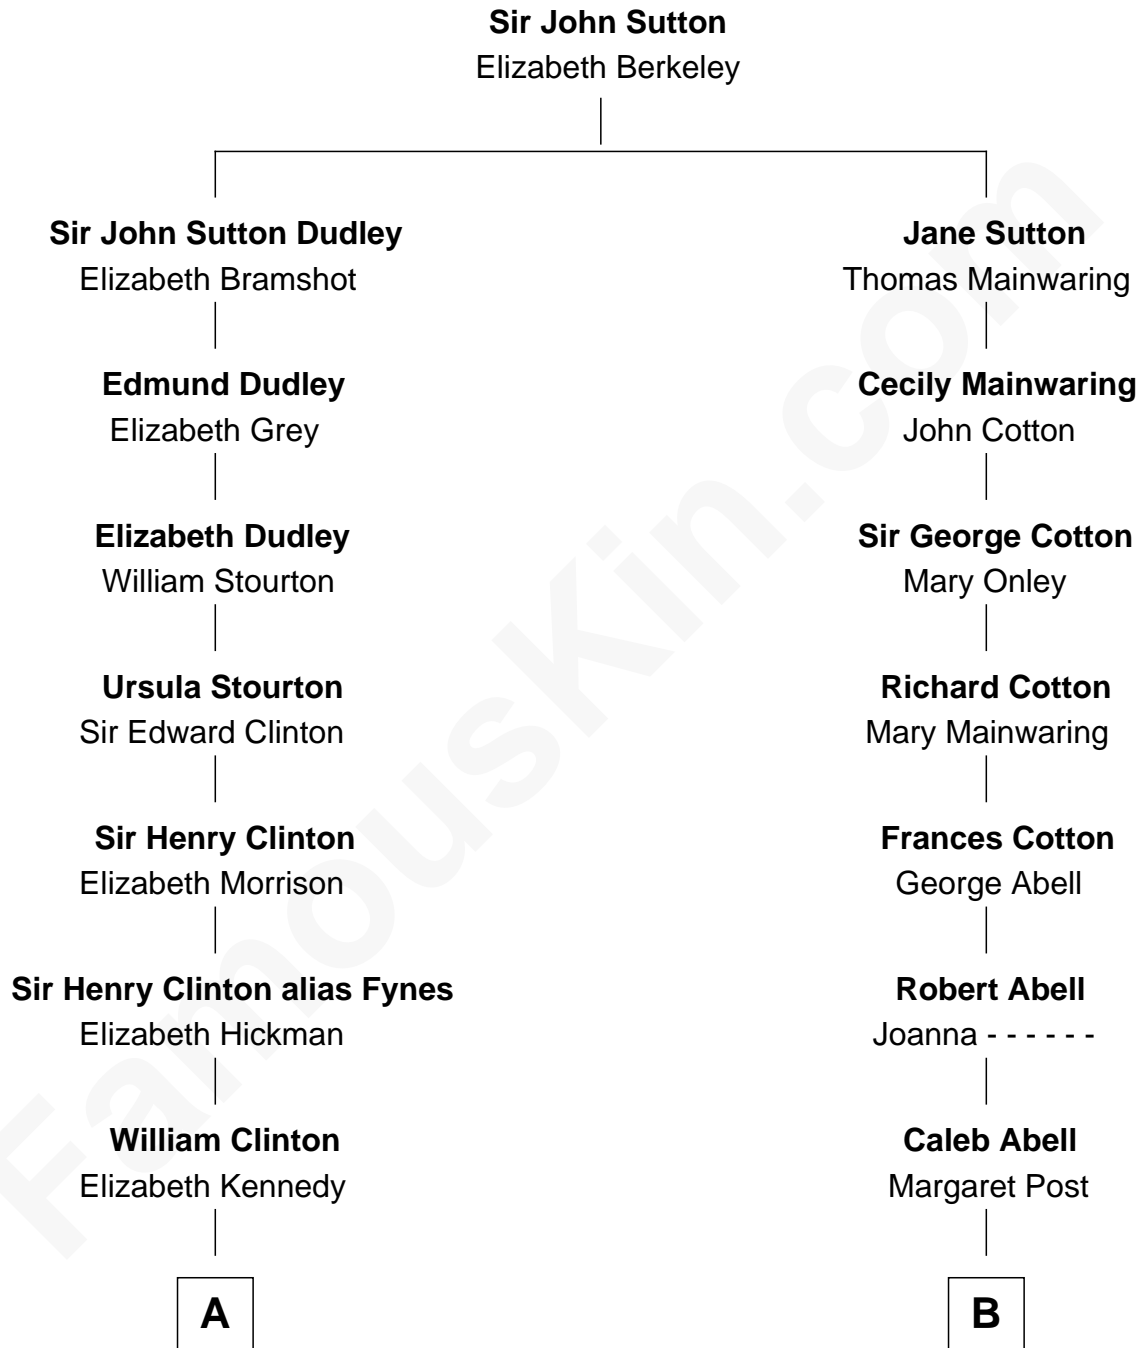

FamousKin.com Relationship Chart of

George Clinton

4th U.S. Vice President

9th cousin 6 times removed of

John Adams Morgan

1952 Olympic Sailing Gold Medalist

A

James Clinton
Elizabeth Smith

Charles Clinton
Elizabeth Denniston

George Clinton
4th U.S. Vice President

B

Mary Abell
Joseph Tracy

Joseph Tracy
Anna Hinckley

Jared Tracy
Margaret Grant

William Gedney Tracy
Rachel Huntington

Charles F. Tracy
Louisa Kirkland