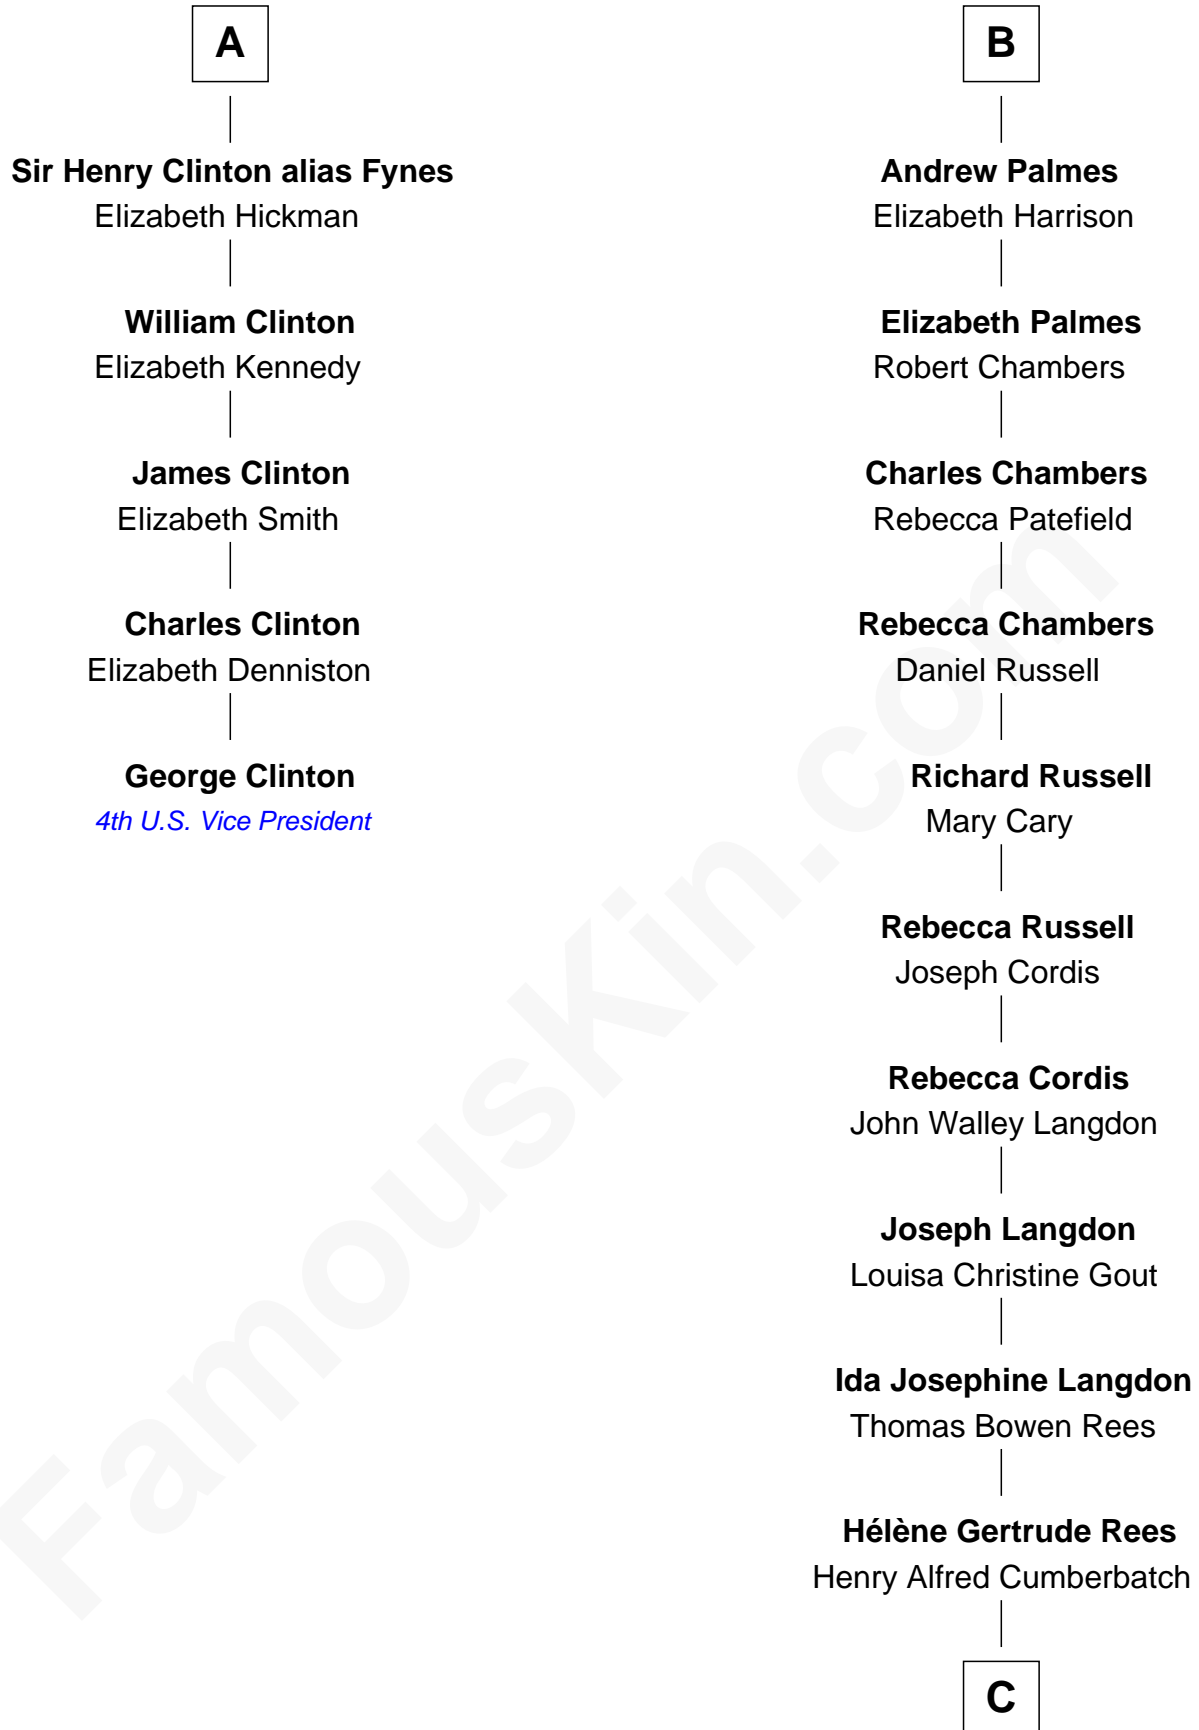

# FamousKin.com Relationship Chart of

**George Clinton**

*4th U.S. Vice President*

11th cousin 8 times removed of

**Benedict Cumberbatch**

*Movie, Television and Stage Actor*

**Sir Walter Blount**

Sancha de Ayala

**C**

**Henry Carlton Cumberbatch**

Pauline Ellen Laing Congdon

**Timothy Carlton Congdon Cumberbatch**

Wanda Ventham

**Benedict Cumberbatch**

*Movie, Television and Stage Actor*

FamousKin.com