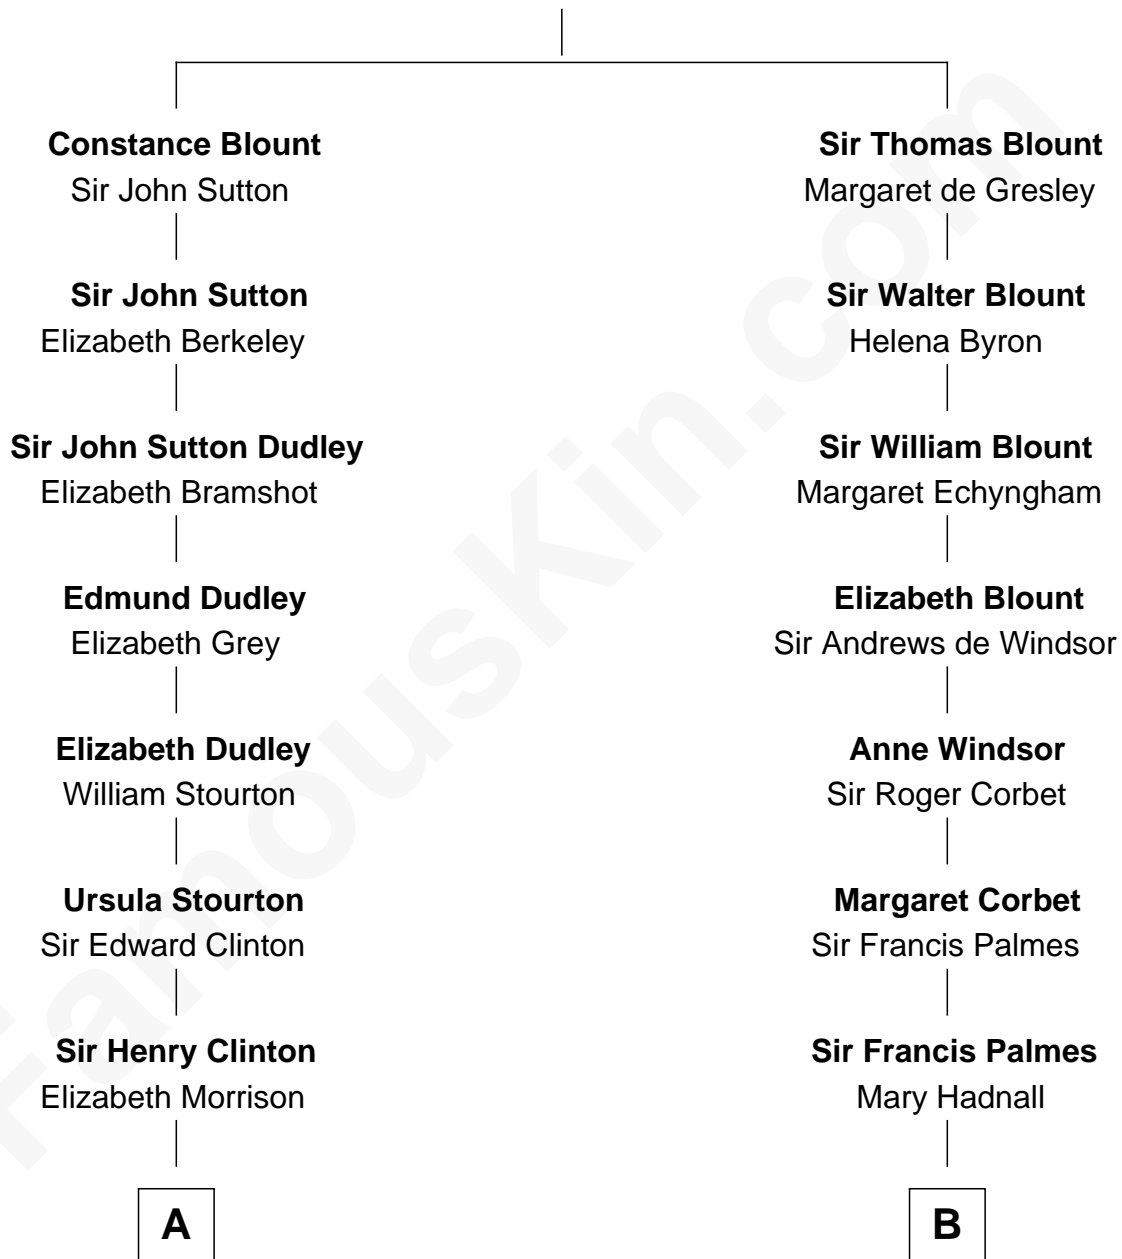

# FamousKin.com Relationship Chart of

**George Clinton**

*4th U.S. Vice President*

11th cousin 8 times removed of

**Benedict Cumberbatch**

*Movie, Television and Stage Actor*

**Sir Walter Blount**

Sancha de Ayala

**C**

**Henry Carlton Cumberbatch**

Pauline Ellen Laing Congdon

**Timothy Carlton Congdon Cumberbatch**

Wanda Ventham

**Benedict Cumberbatch**

*Movie, Television and Stage Actor*

FamousKin.com