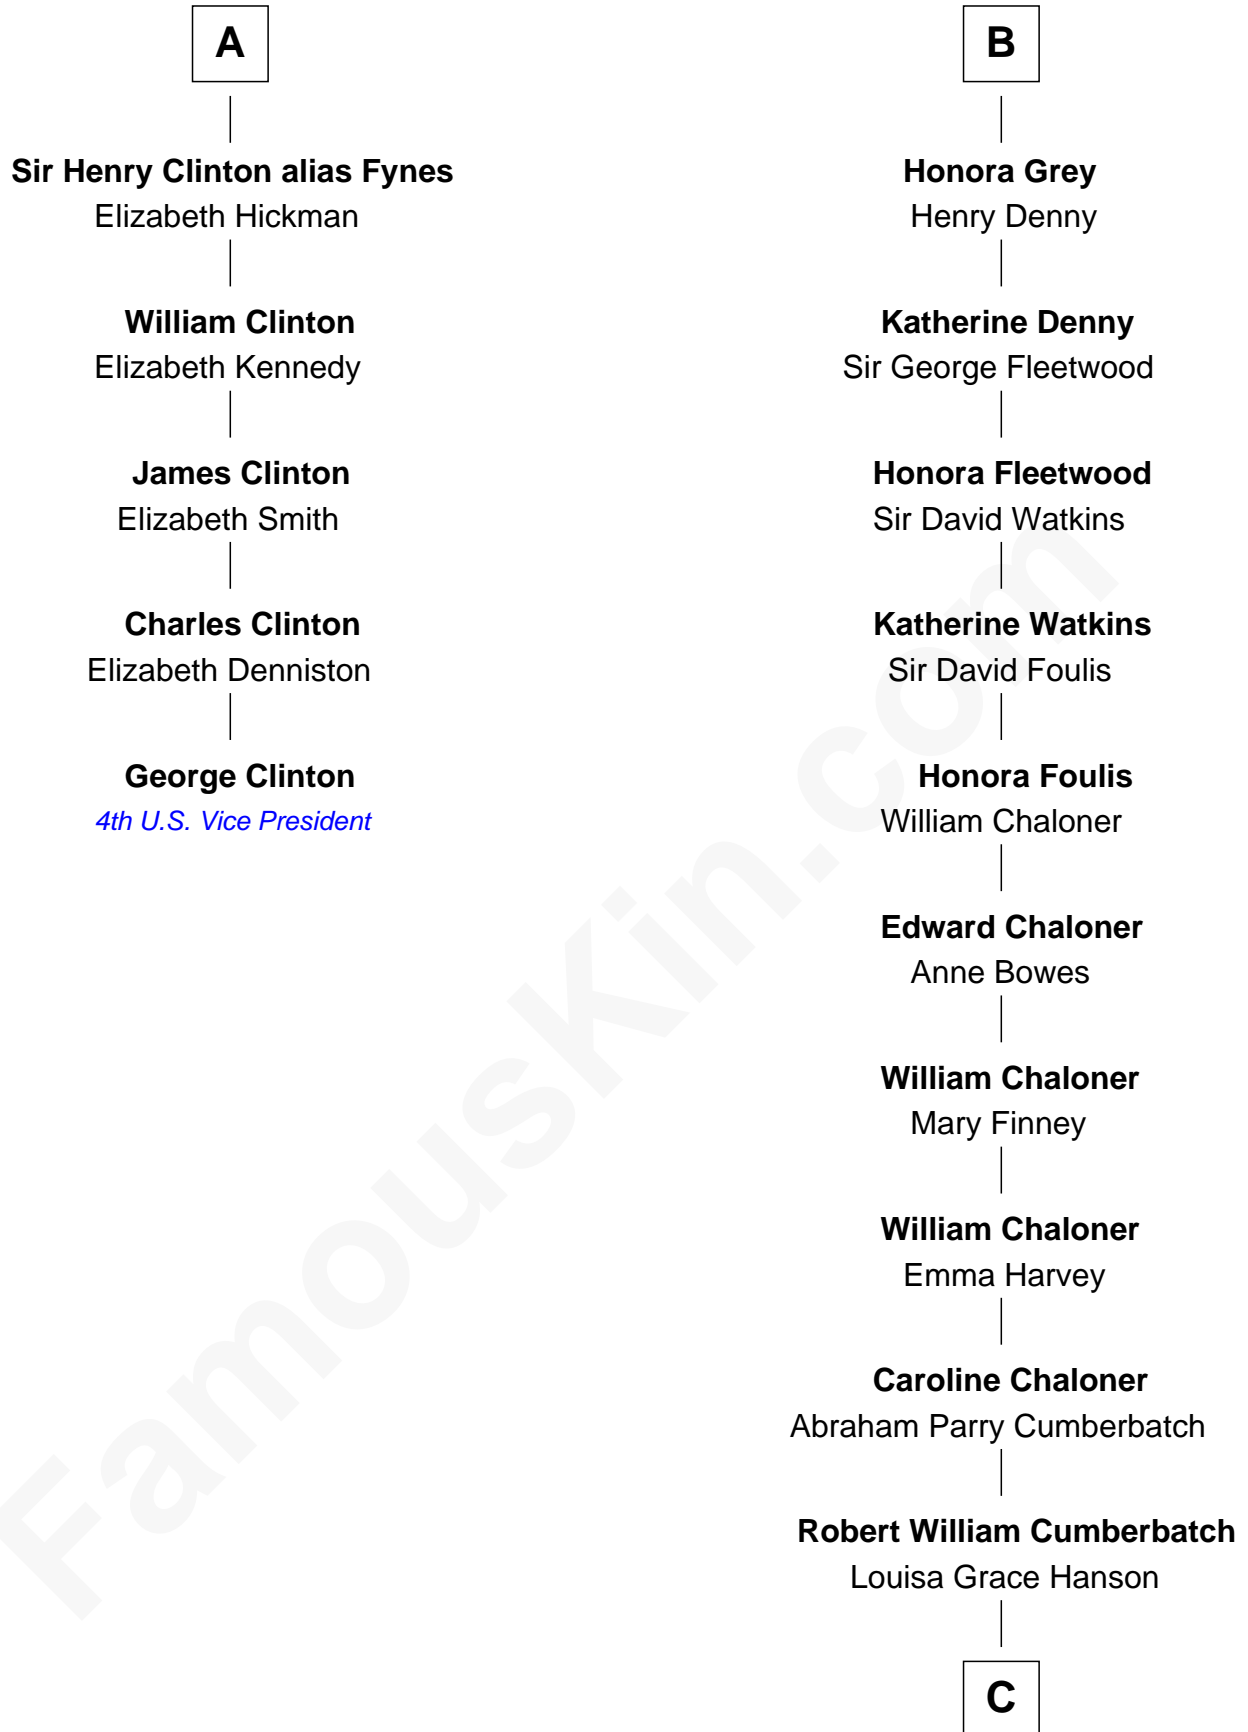

# FamousKin.com Relationship Chart of

**George Clinton**

*4th U.S. Vice President*

11th cousin 9 times removed of

**Benedict Cumberbatch**

*Movie, Television and Stage Actor*

C

**Henry Alfred Cumberbatch**

Hélène Gertrude Rees

**Henry Carlton Cumberbatch**

Pauline Ellen Laing Congdon

**Timothy Carlton Congdon Cumberbatch**

Wanda Ventham

**Benedict Cumberbatch**

*Movie, Television and Stage Actor*