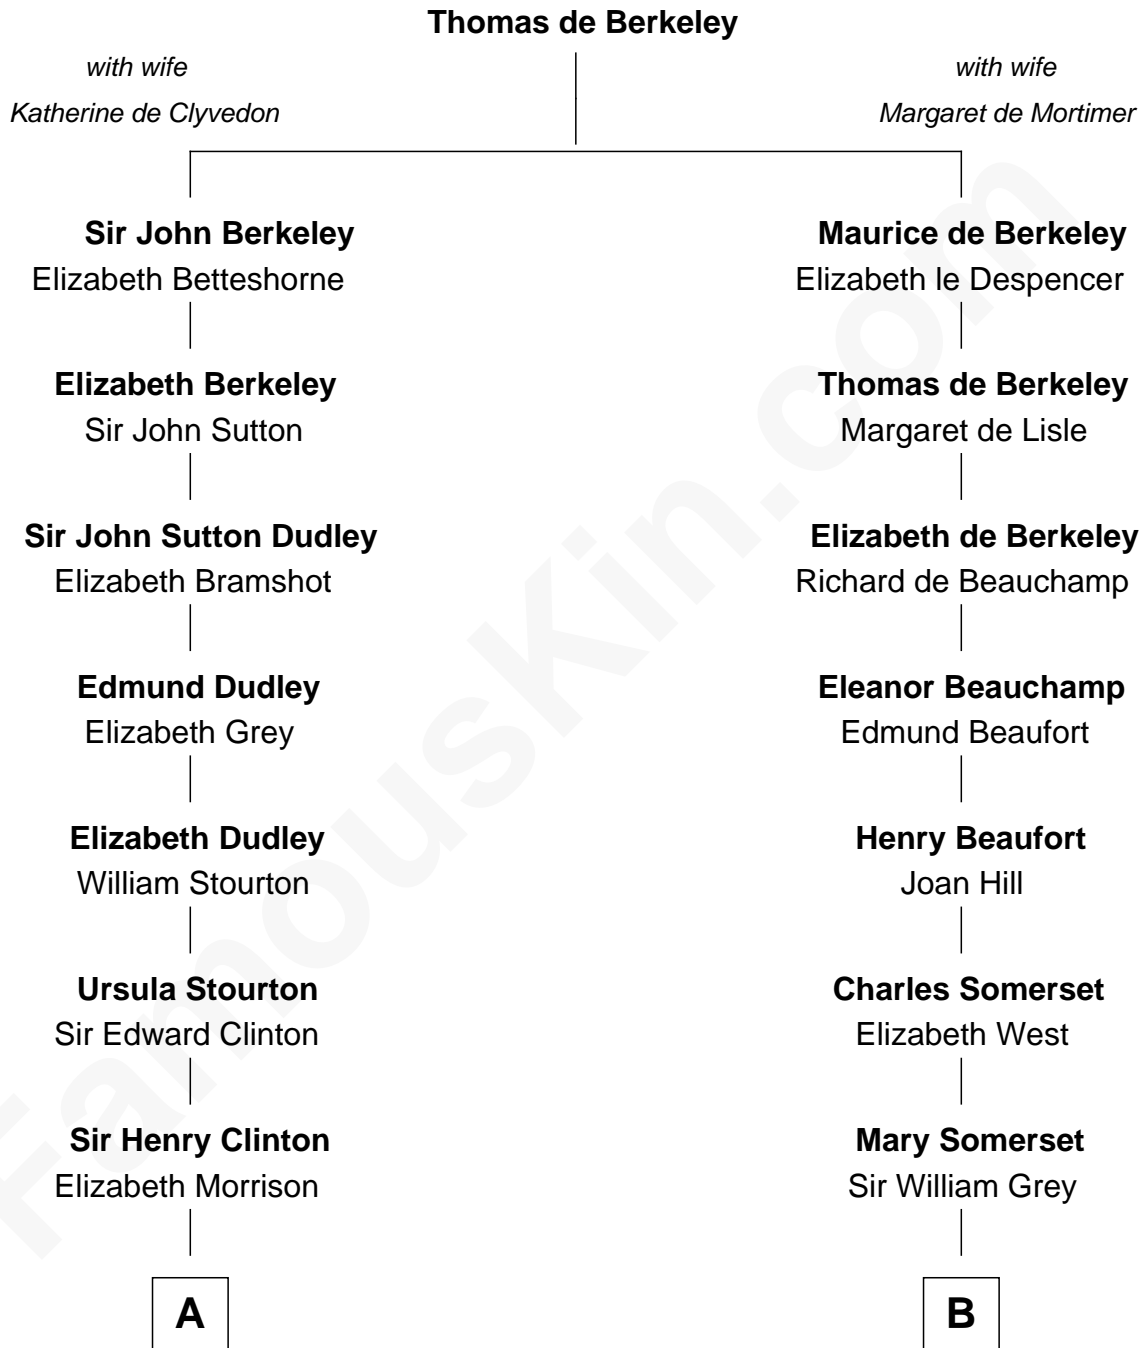

# FamousKin.com Relationship Chart of

**George Clinton**

*4th U.S. Vice President*

11th cousin 9 times removed of

**Benedict Cumberbatch**

*Movie, Television and Stage Actor*

C

**Henry Alfred Cumberbatch**

Hélène Gertrude Rees

**Henry Carlton Cumberbatch**

Pauline Ellen Laing Congdon

**Timothy Carlton Congdon Cumberbatch**

Wanda Ventham

**Benedict Cumberbatch**

*Movie, Television and Stage Actor*