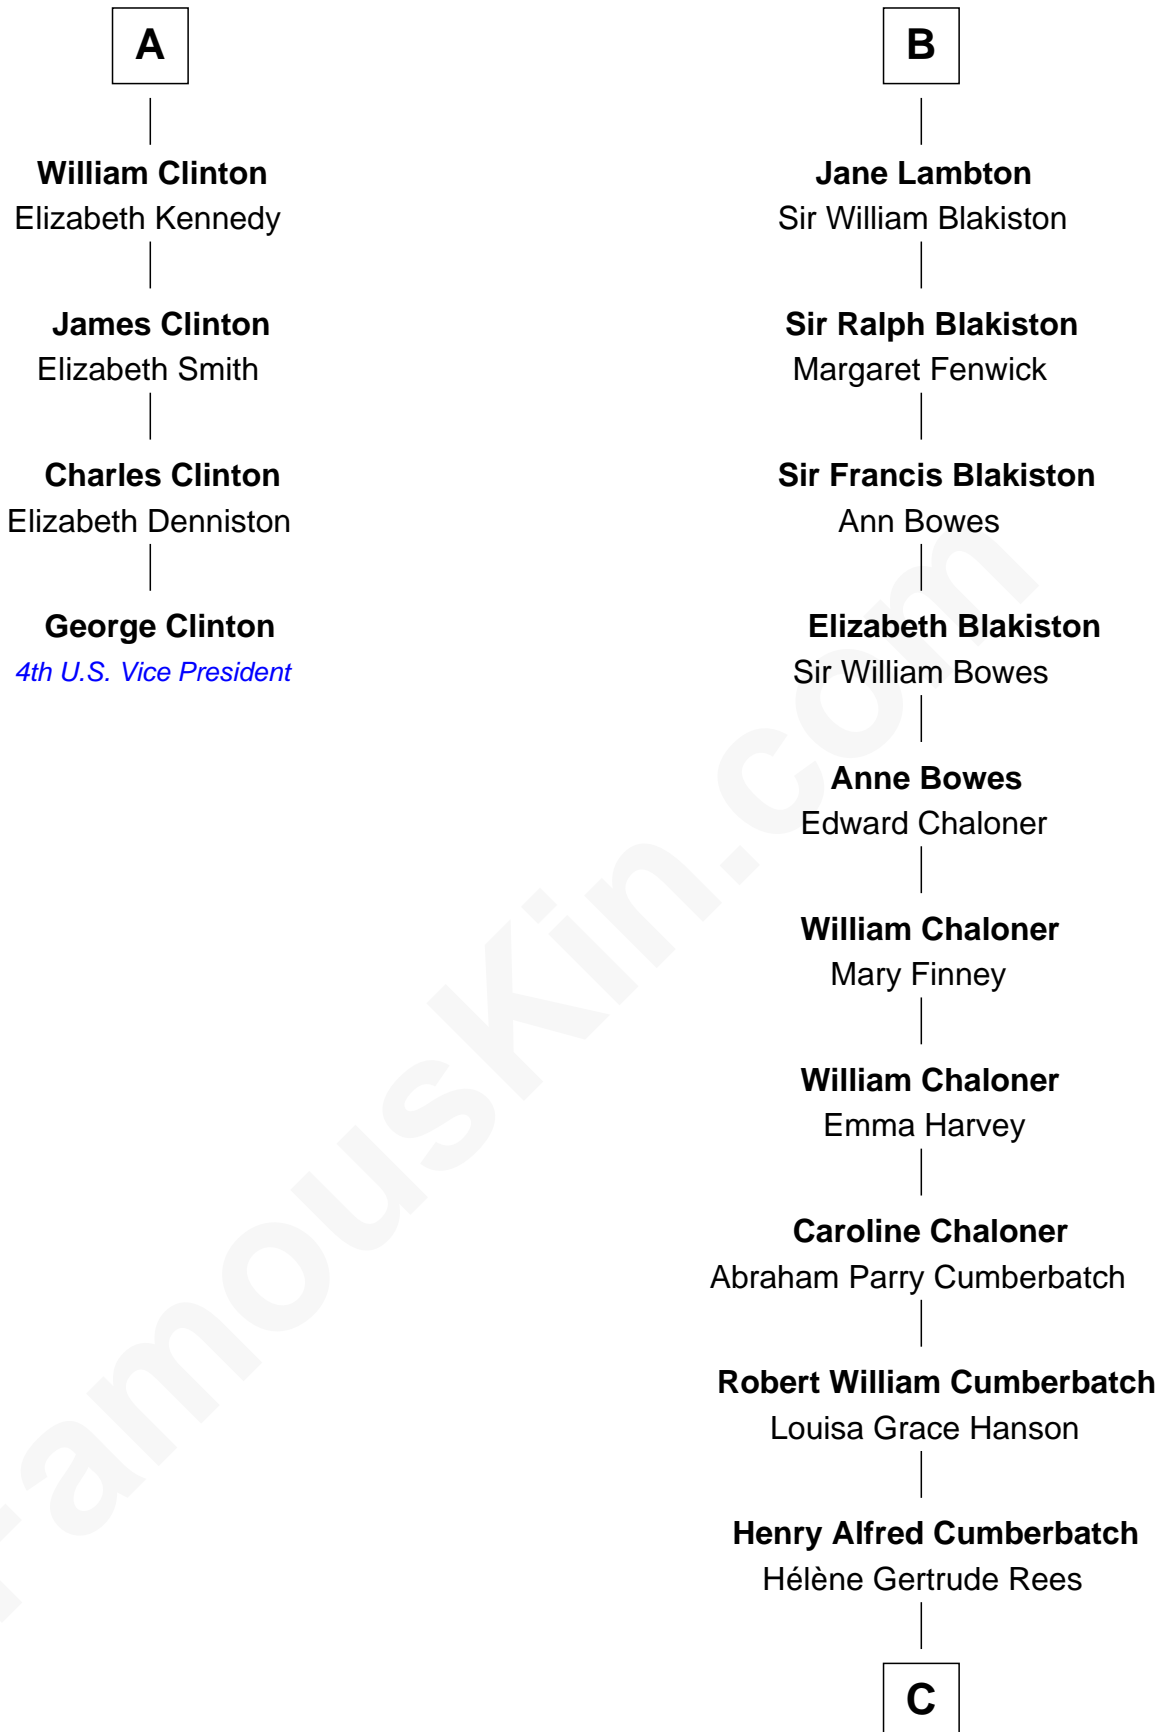

# FamousKin.com Relationship Chart of

**George Clinton**

*4th U.S. Vice President*

10th cousin 9 times removed of

**Benedict Cumberbatch**

*Movie, Television and Stage Actor*

**Sir Henry Percy**  
Elizabeth Mortimer

**Sir Henry Percy**  
Eleanor Neville

**Elizabeth Percy**  
Sir John Clifford

**Katherine Percy**  
Sir Edmund Grey

**Thomas Clifford**  
Joan Dacre

**George Grey**  
Catherine Herbert

**John Clifford**  
Margaret Bromflete

**Anne Grey**  
Sir John Hussey

**Henry Clifford**  
Anne St. John

**Bridget Hussey**  
Sir Richard Morrison

**Elizabeth Clifford**  
Sir Ralph Bowes

**Elizabeth Morrison**  
Sir Henry Clinton

**Margery Bowes**  
Sir Ralph Eure

**Sir Henry Clinton alias Fynes**  
Elizabeth Hickman

**Frances Eure**  
Robert Lambton

**A**

**B**

C

**Henry Carlton Cumberbatch**

Pauline Ellen Laing Congdon

**Timothy Carlton Congdon Cumberbatch**