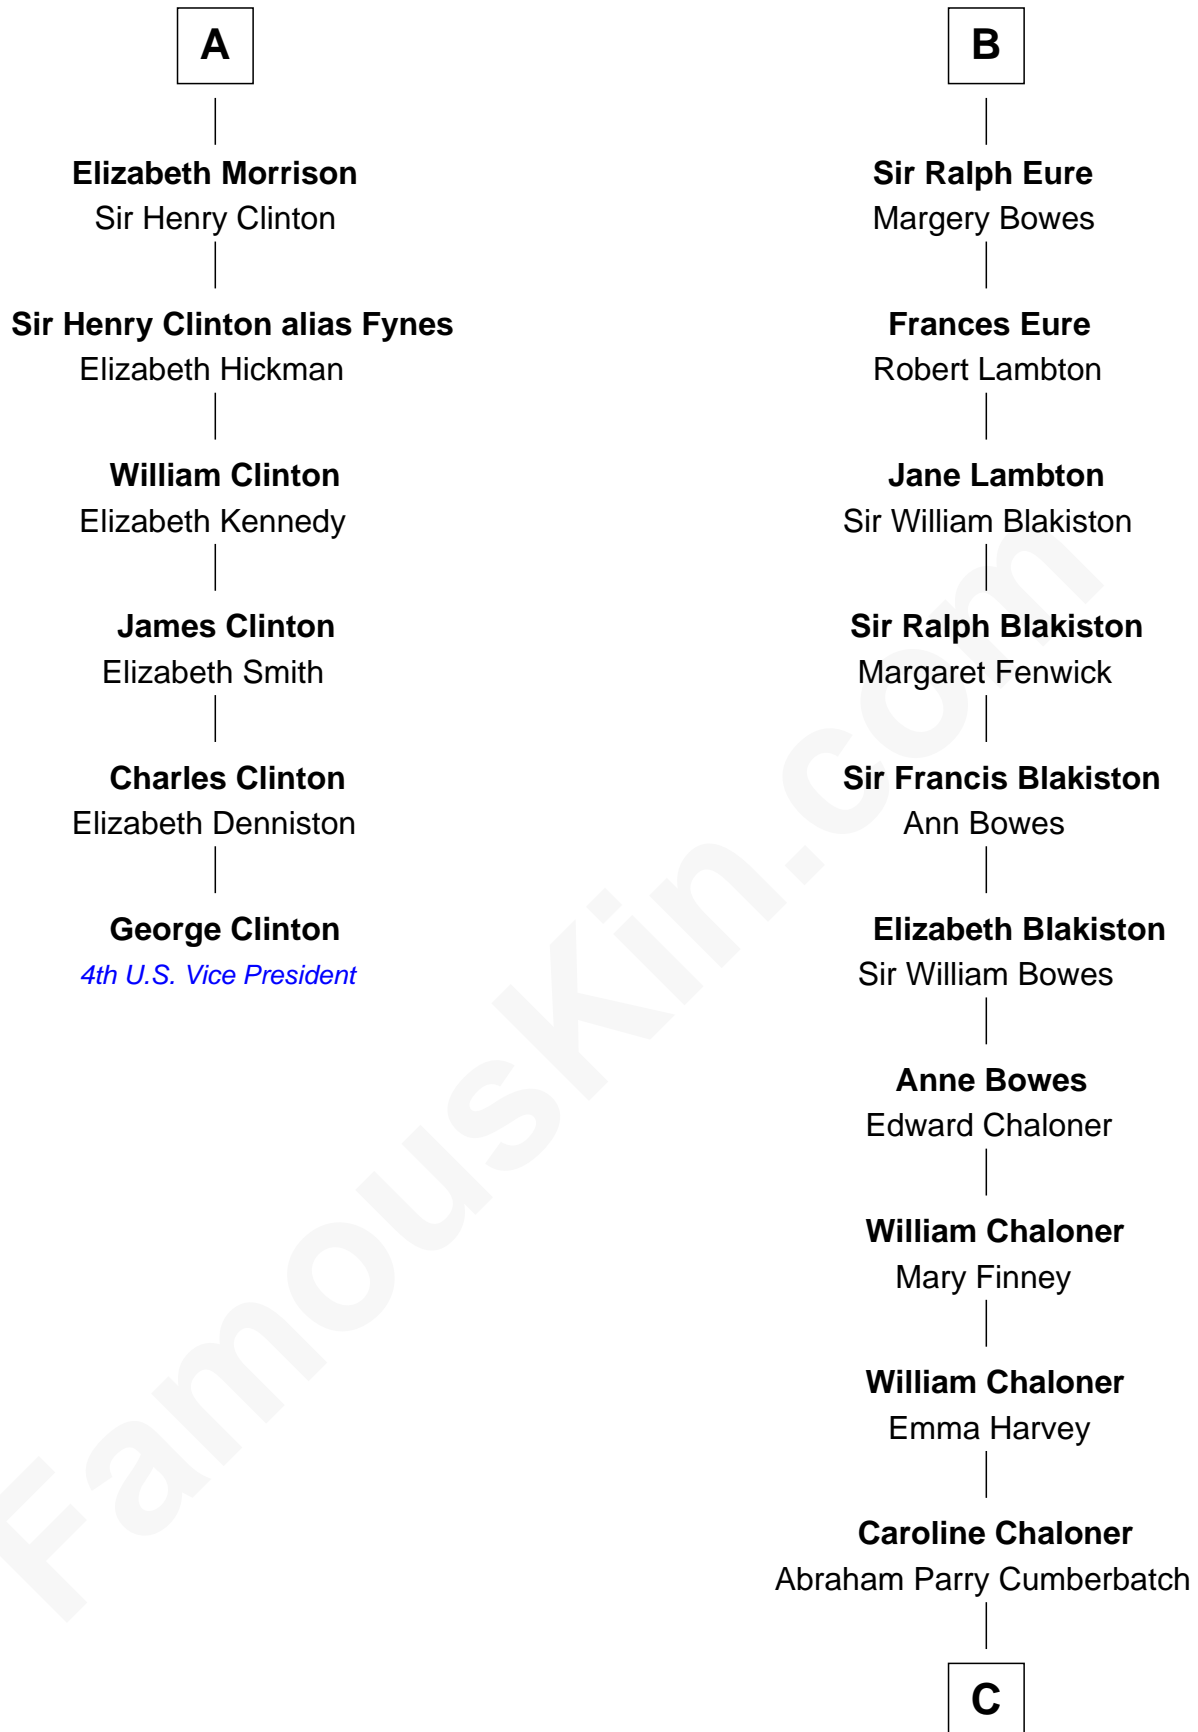

FamousKin.com Relationship Chart of

George Clinton

4th U.S. Vice President

12th cousin 9 times removed of

Benedict Cumberbatch

Movie, Television and Stage Actor

C

Robert William Cumberbatch

Louisa Grace Hanson

Henry Alfred Cumberbatch

Hélène Gertrude Rees

Henry Carlton Cumberbatch

Pauline Ellen Laing Congdon

Timothy Carlton Congdon Cumberbatch

Wanda Ventham

Benedict Cumberbatch