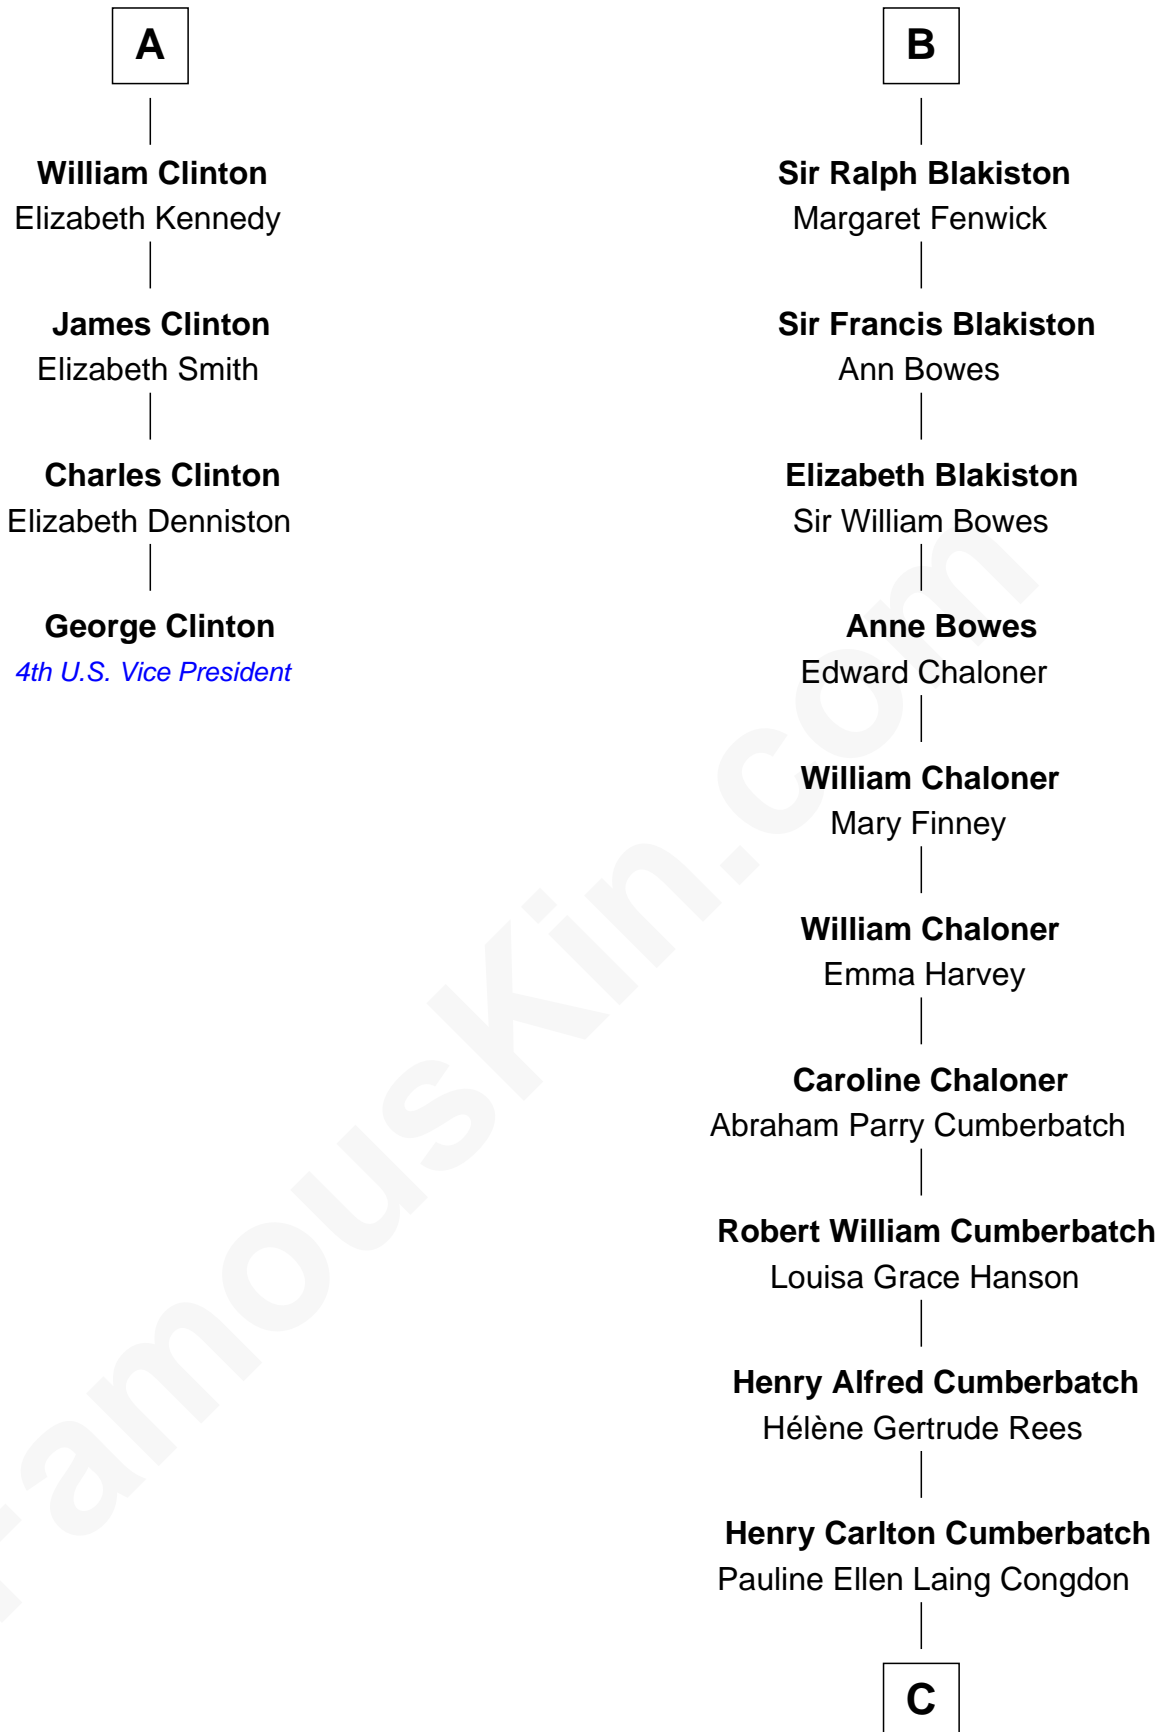

FamousKin.com Relationship Chart of

George Clinton

4th U.S. Vice President

10th cousin 8 times removed of

Benedict Cumberbatch

Movie, Television and Stage Actor

Sir Ralph Neville

Joan Beaufort

Eleanor Neville

Sir Henry Percy

Katherine Percy

Sir Edmund Grey

George Grey

Catherine Herbert

Anne Grey

Sir John Hussey

John Lambton

Robert Lambton

Frances Eure

Jane Lambton

Sir William Blakiston

B

C

Timothy Carlton Congdon Cumberbatch