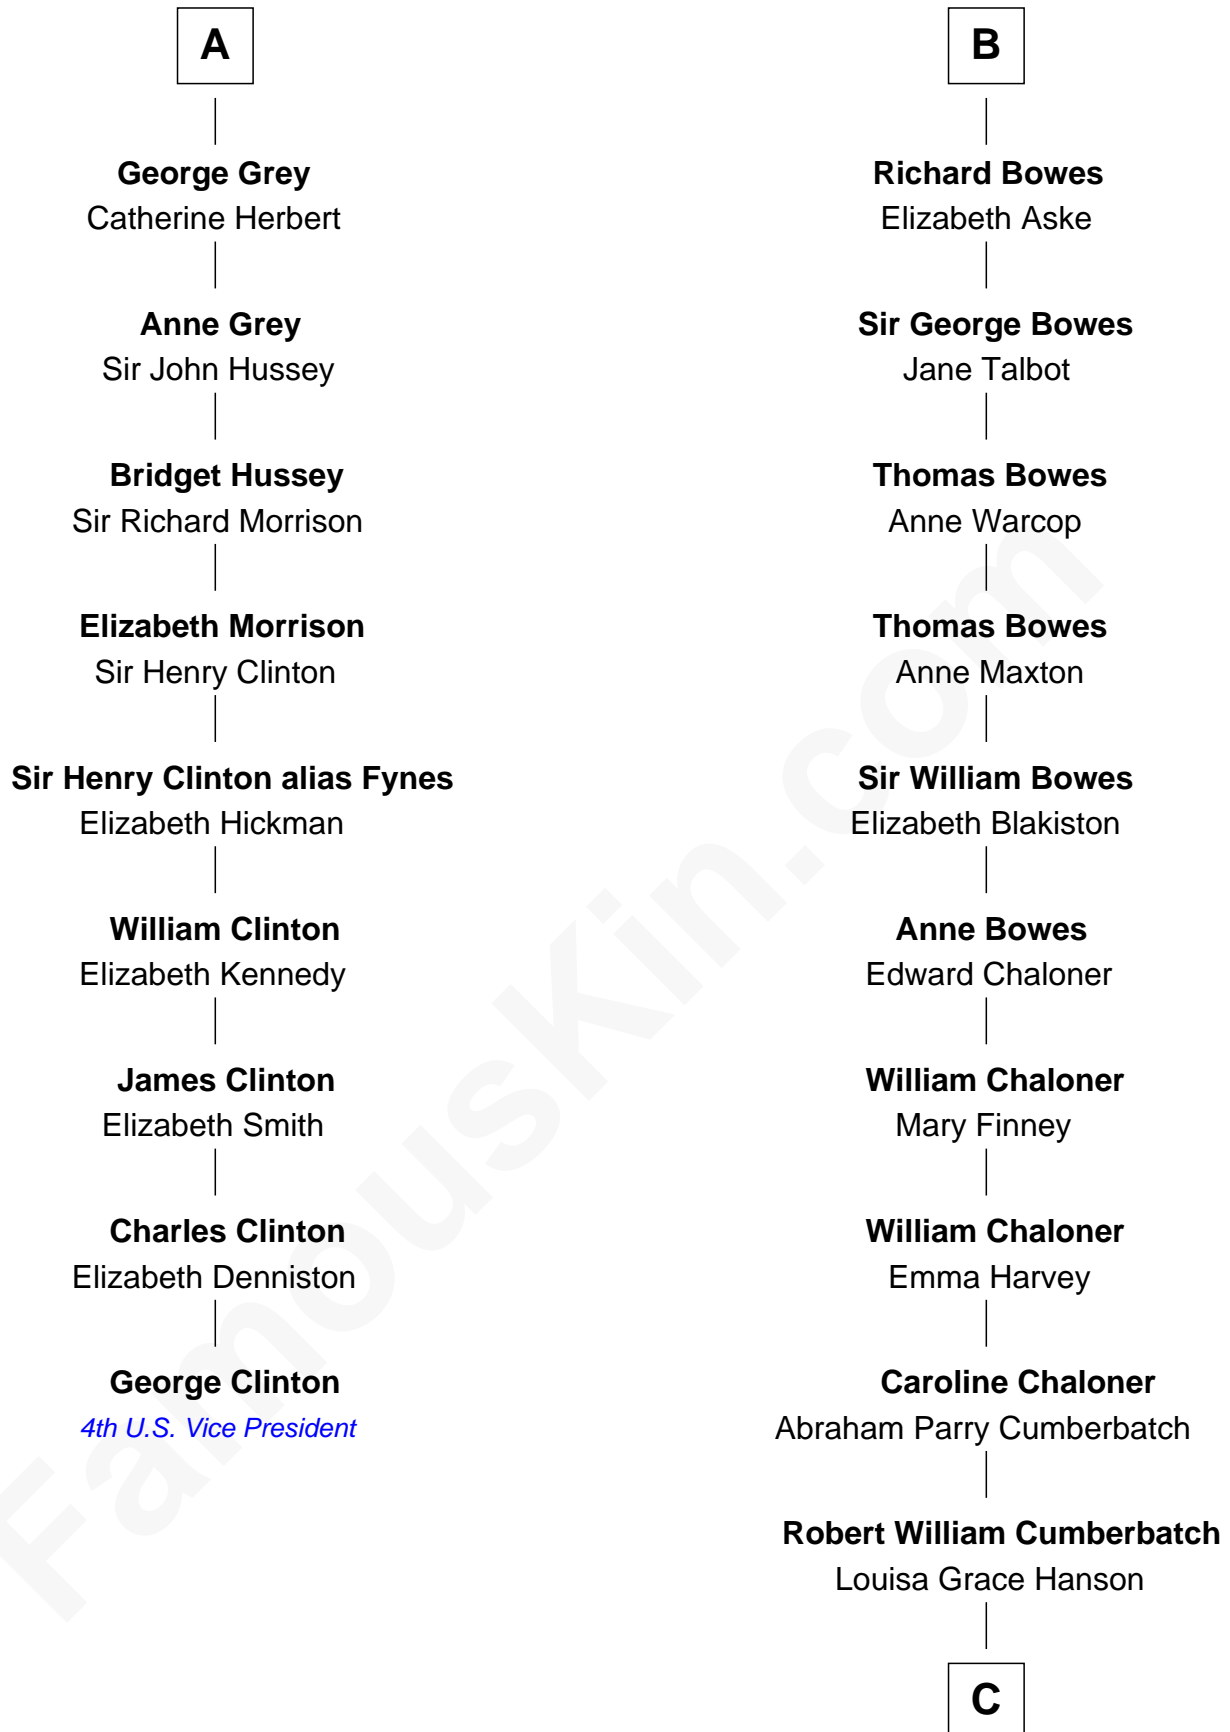

FamousKin.com Relationship Chart of

George Clinton

4th U.S. Vice President

15th cousin 5 times removed of

Benedict Cumberbatch

Movie, Television and Stage Actor

William de Odingsells

Ela FitzWalter

Ida de Odingsells
Sir Roger de Herdeburgh

Ela Herdeburgh
Sir William de Boteler

Ankaret le Boteler
John le Strange

Eleanor le Strange
Sir Reynold de Grey

Sir Reynold Grey
Margaret de Ros

Sir John Grey
Constance de Holand

Sir Edmund Grey
Katherine Percy

A

Margaret de Oddingseles

Sir John de Grey

Sir John Grey
Avice Marmion

Sir Robert Grey
Lora de St. Quintin

Elizabeth Grey
Henry FitzHugh

Sir William FitzHugh
Margery Willoughby

Maud FitzHugh
Sir William Bowes

Sir Ralph Bowes
Margery Conyers

B

C

Henry Alfred Cumberbatch

Hélène Gertrude Rees

Henry Carlton Cumberbatch

Pauline Ellen Laing Congdon