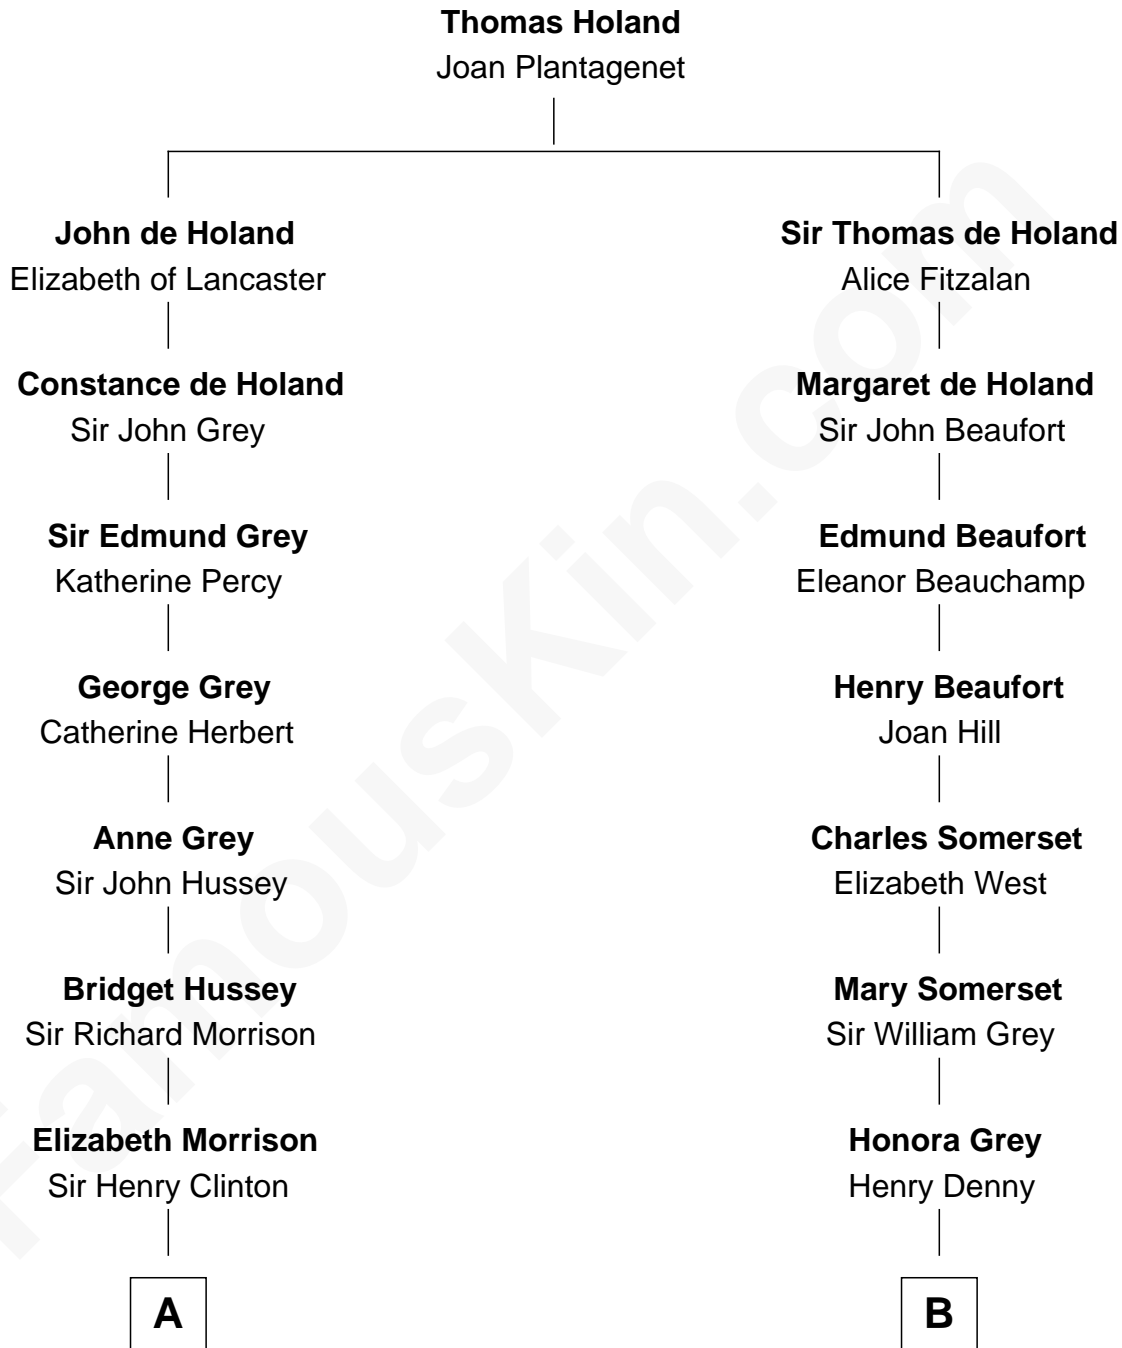

FamousKin.com

Relationship Chart of

George Clinton

4th U.S. Vice President

11th cousin 8 times removed of

Benedict Cumberbatch

Movie, Television and Stage Actor

C