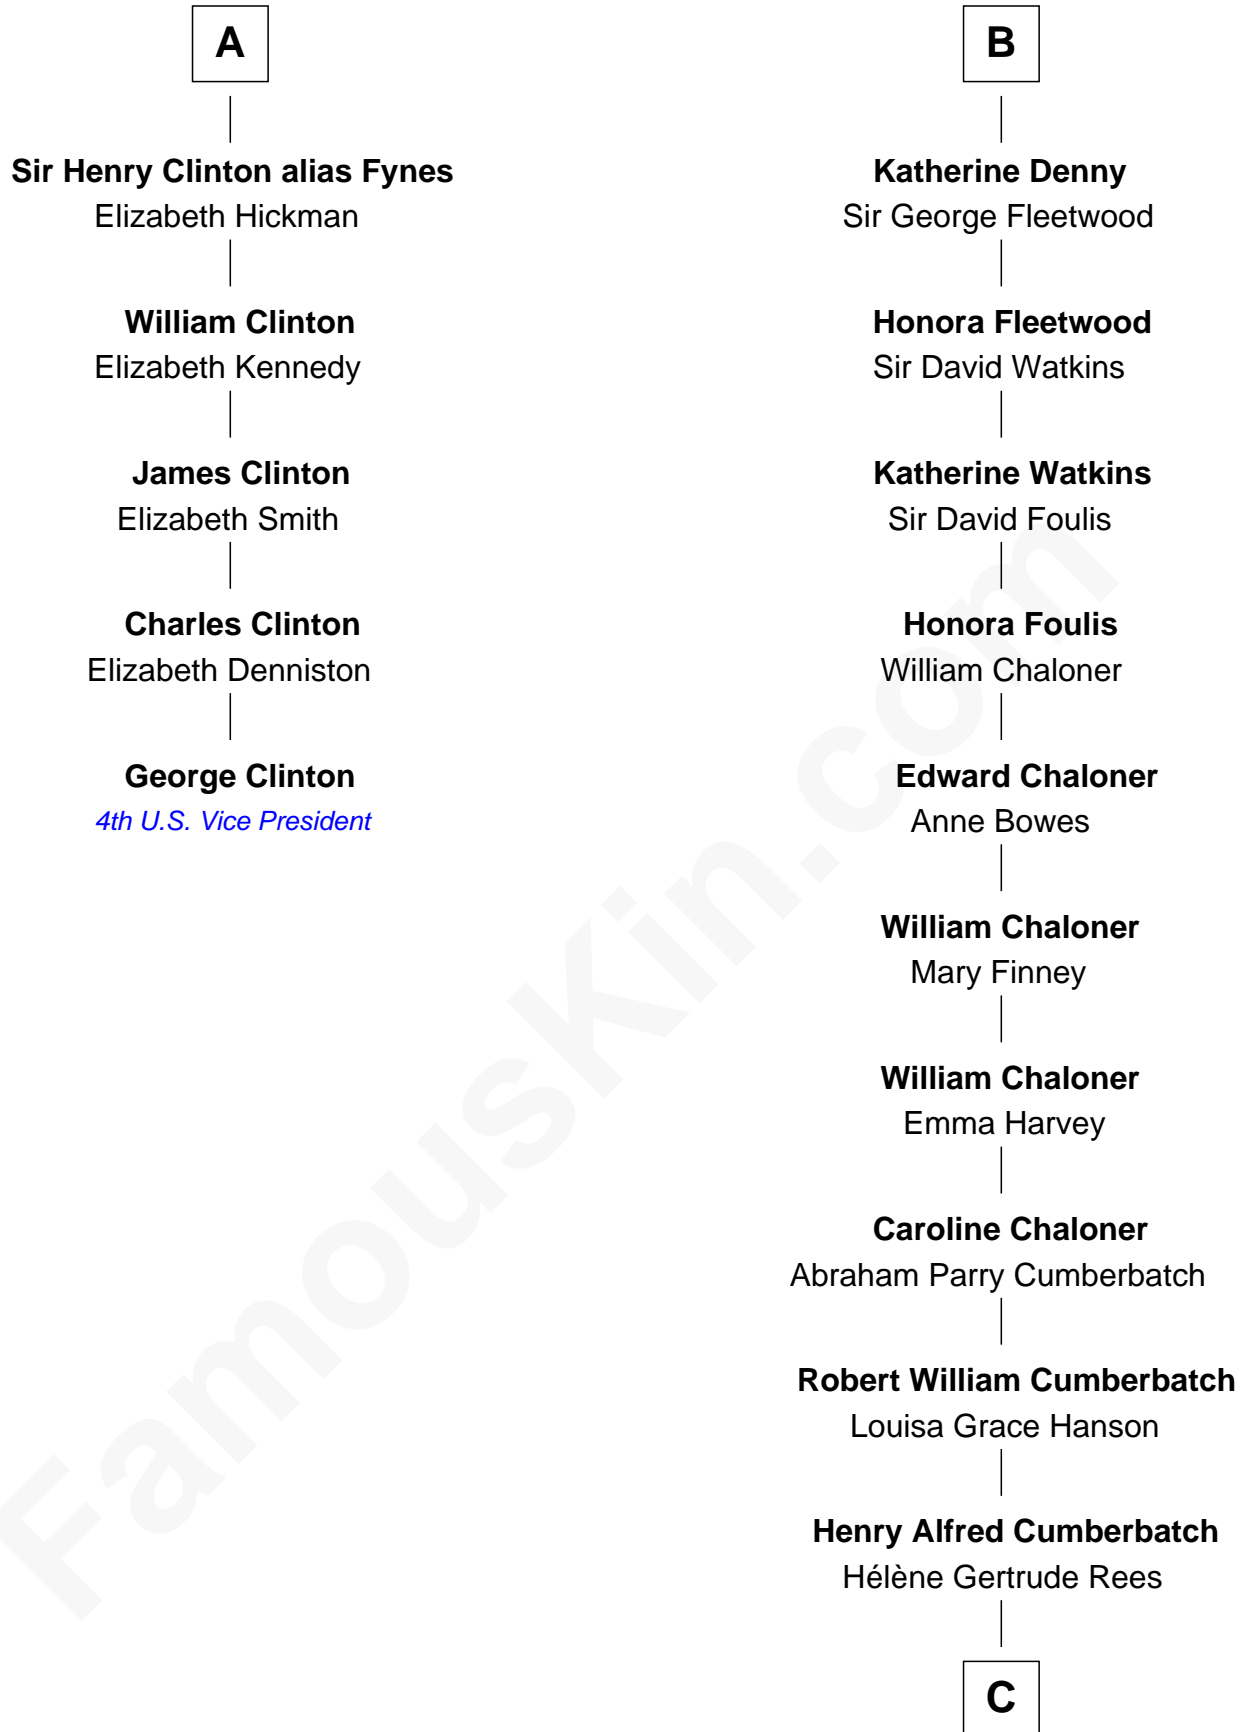

FamousKin.com

Relationship Chart of

George Clinton

4th U.S. Vice President

11th cousin 8 times removed of

Benedict Cumberbatch

Movie, Television and Stage Actor

C