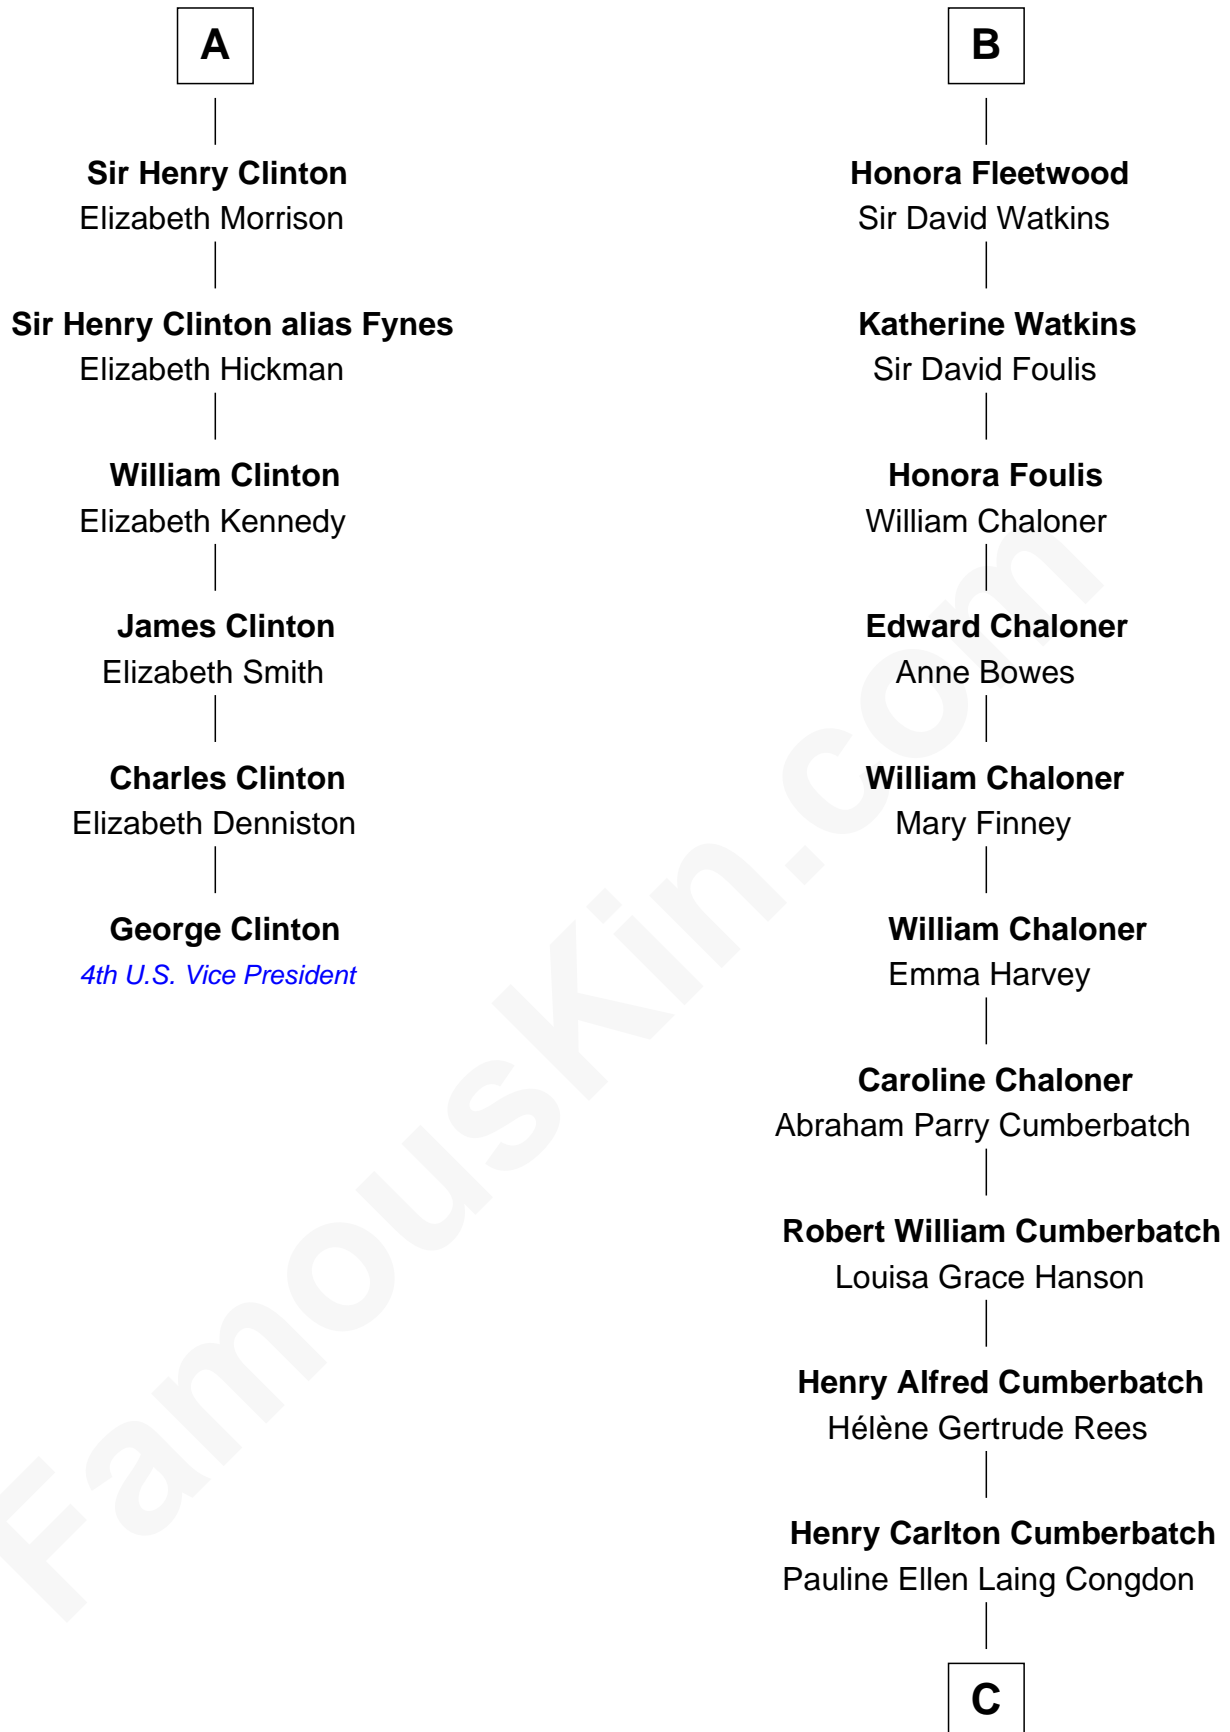

FamousKin.com Relationship Chart of

George Clinton

4th U.S. Vice President

12th cousin 6 times removed of

Benedict Cumberbatch

Movie, Television and Stage Actor

Sir Philip le Despencer

Elizabeth - - - - -

Alice le Despenser

Sir John Sutton

Sir John Sutton

Constance Blount

Sir John Sutton

Elizabeth Berkeley

Sir John Sutton Dudley

Elizabeth Bramshot

Elizabeth de Tibetot

Margery Despencer

Sir Roger Wentworth

Henry Wentworth

Elizabeth Howard

Margery Wentworth

Sir William Waldegrave

Dorothy Waldegrave

Sir John Spring

Bridget Spring

Thomas Fleetwood

Sir George Fleetwood

Katherine Denny

B

C

Timothy Carlton Congdon Cumberbatch