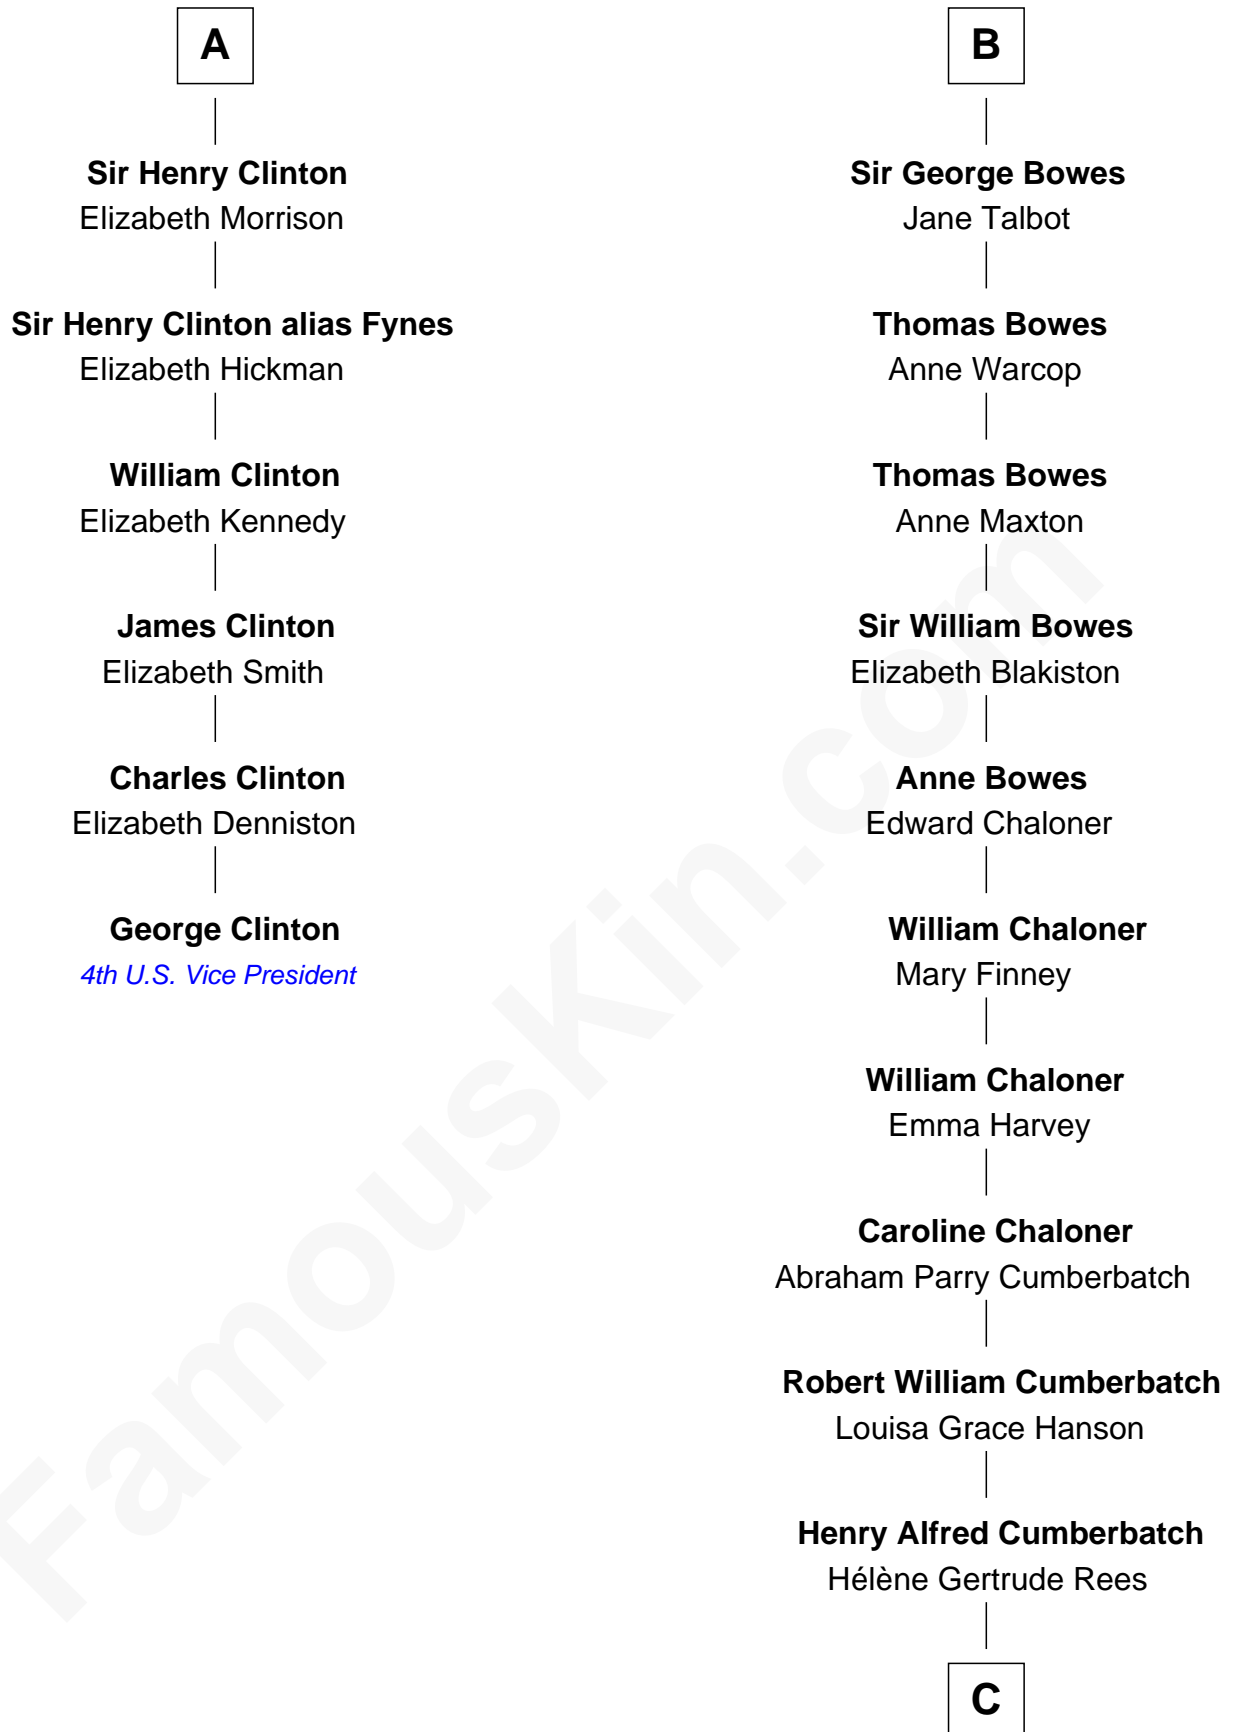

FamousKin.com Relationship Chart of

George Clinton

4th U.S. Vice President

12th cousin 7 times removed of

Benedict Cumberbatch

Movie, Television and Stage Actor

Sir Maurice de Berkeley

Eve la Zouche

Edmund Dudley

Elizabeth Grey

Elizabeth Dudley

William Stourton

Ursula Stourton

Sir Edward Clinton

A

Isabel de Berkeley

Maud FitzHugh

Sir Ralph Bowes

Margery Conyers

Richard Bowes

Elizabeth Aske

B

C

Henry Carlton Cumberbatch