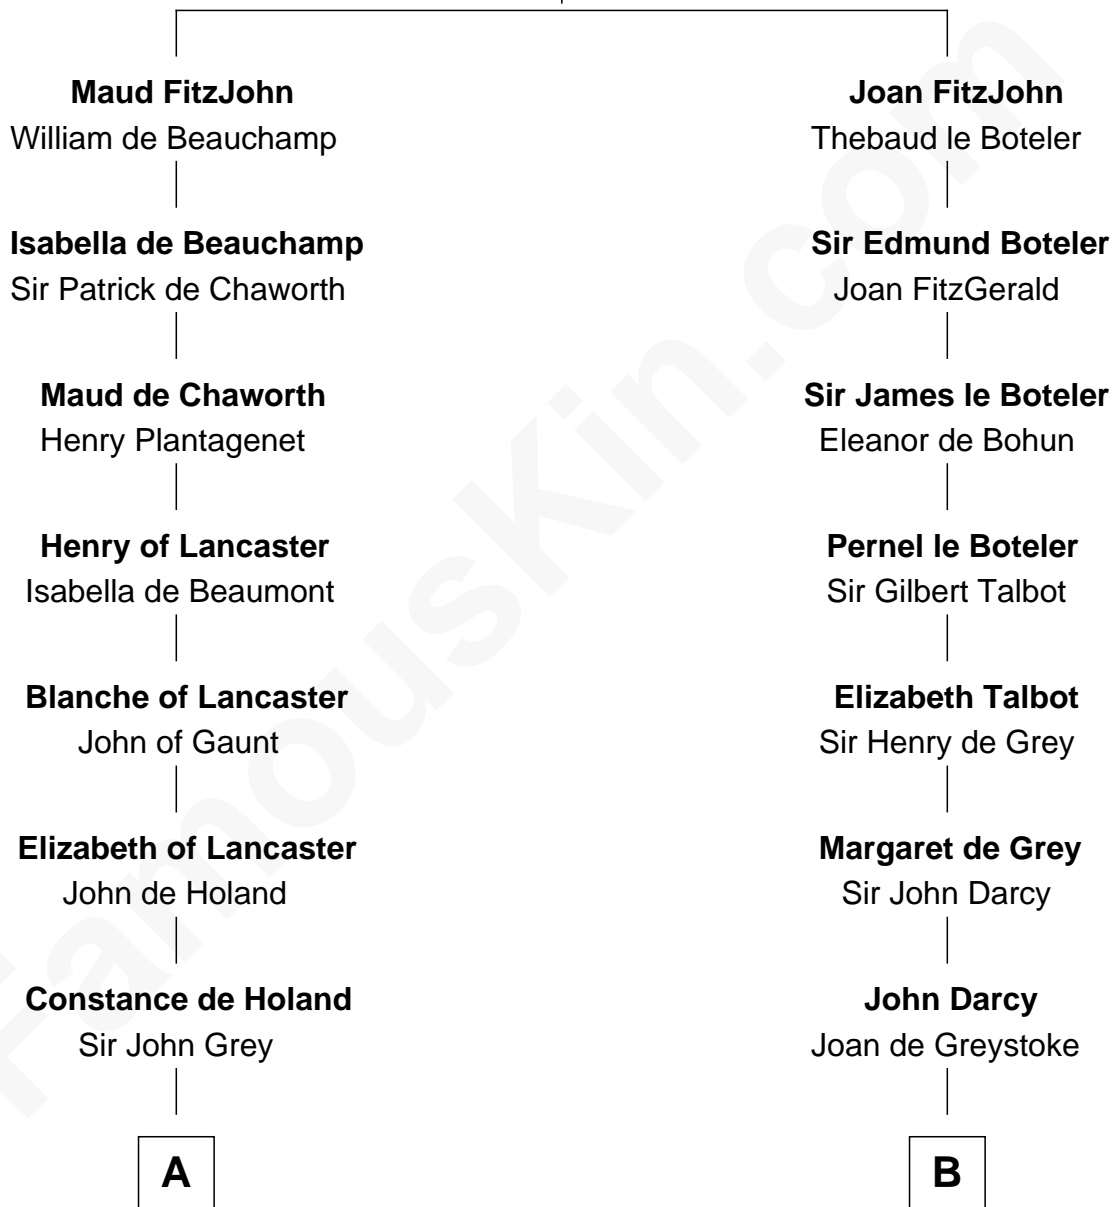

FamousKin.com Relationship Chart of

George Clinton

4th U.S. Vice President

16th cousin 4 times removed of

Sir Arthur Conan Doyle

Author, "Sherlock Holmes"

Sir John FitzGeoffrey

Isabel le Bigod

C

—
William Pack
Catherine Scott

—
Catherine Pack
William Foley

—
Mary Josephine Elizabeth Foley
Charles Altamont Doyle

—
Sir Arthur Conan Doyle
Author, "Sherlock Holmes"