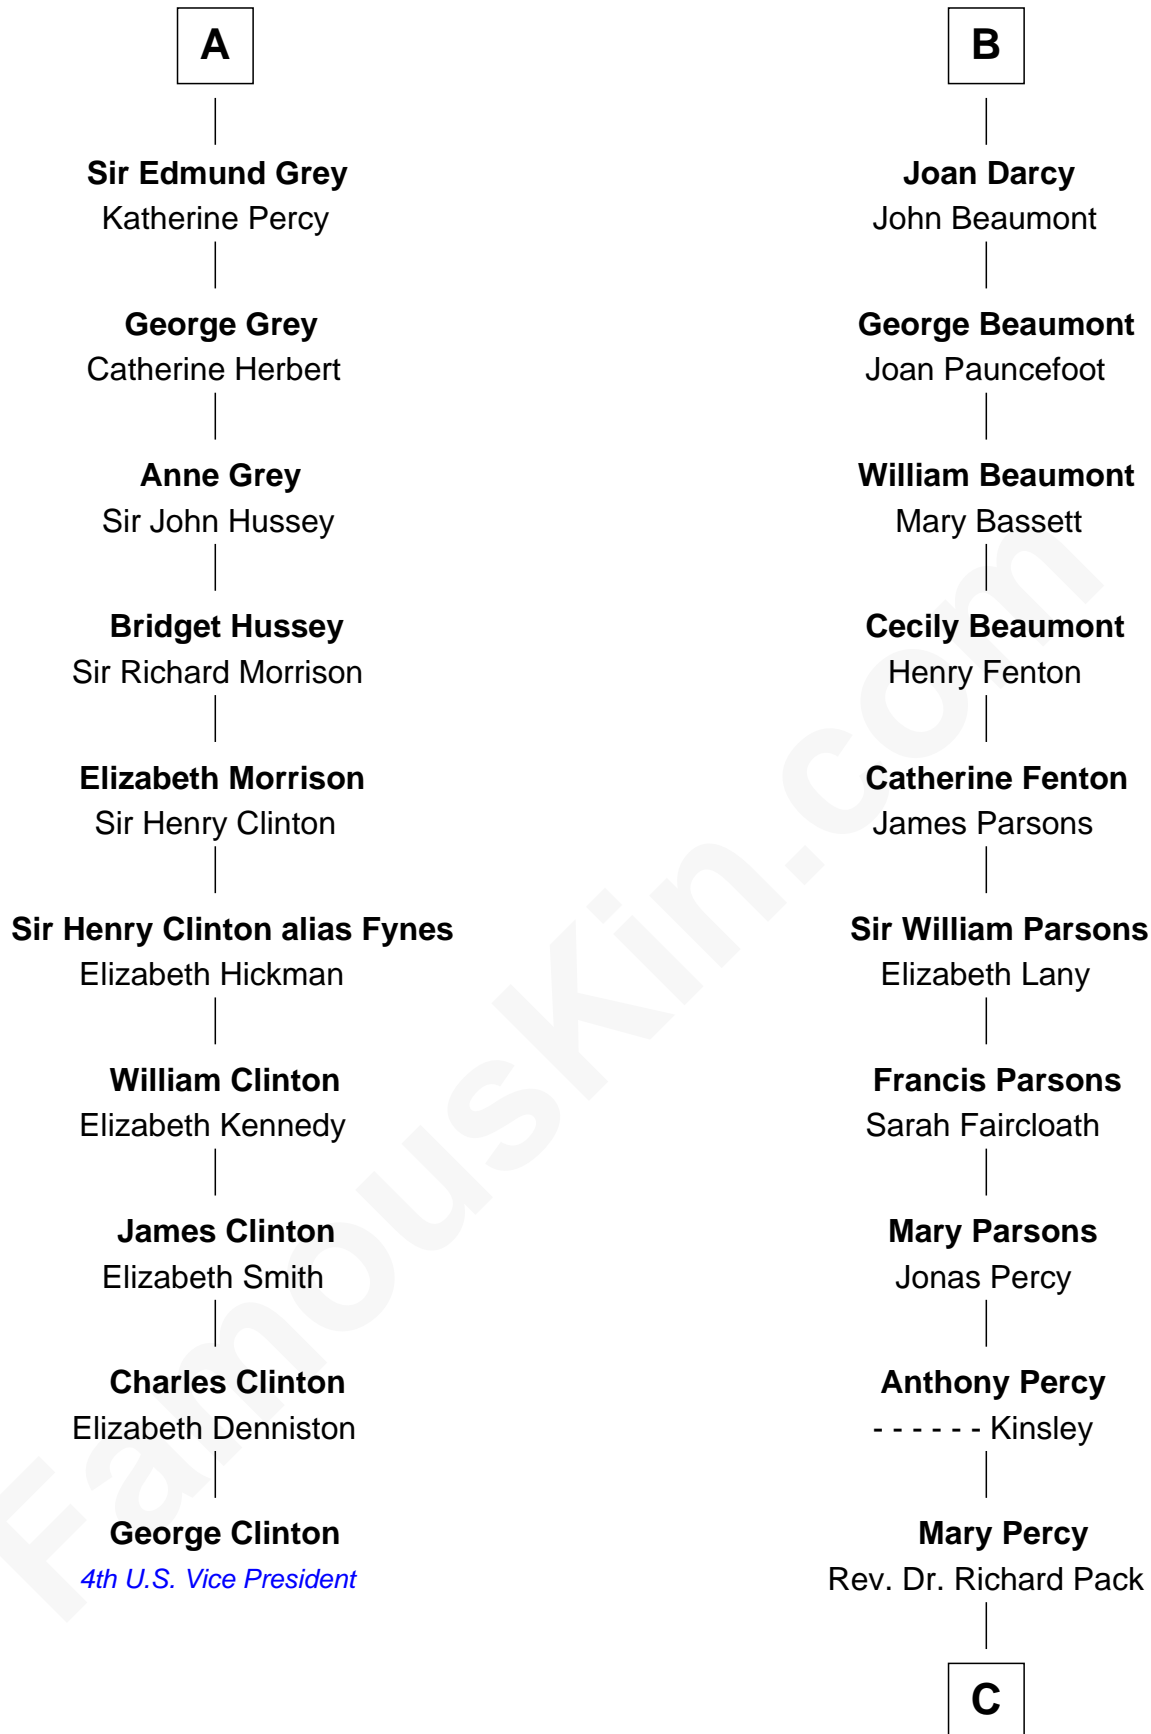

FamousKin.com Relationship Chart of

George Clinton

4th U.S. Vice President

16th cousin 4 times removed of

Sir Arthur Conan Doyle

Author, "Sherlock Holmes"

Sir John FitzGeoffrey

Isabel le Bigod

C

—
William Pack
Catherine Scott

—
Catherine Pack
William Foley

—
Mary Josephine Elizabeth Foley
Charles Altamont Doyle

—
Sir Arthur Conan Doyle
Author, "Sherlock Holmes"