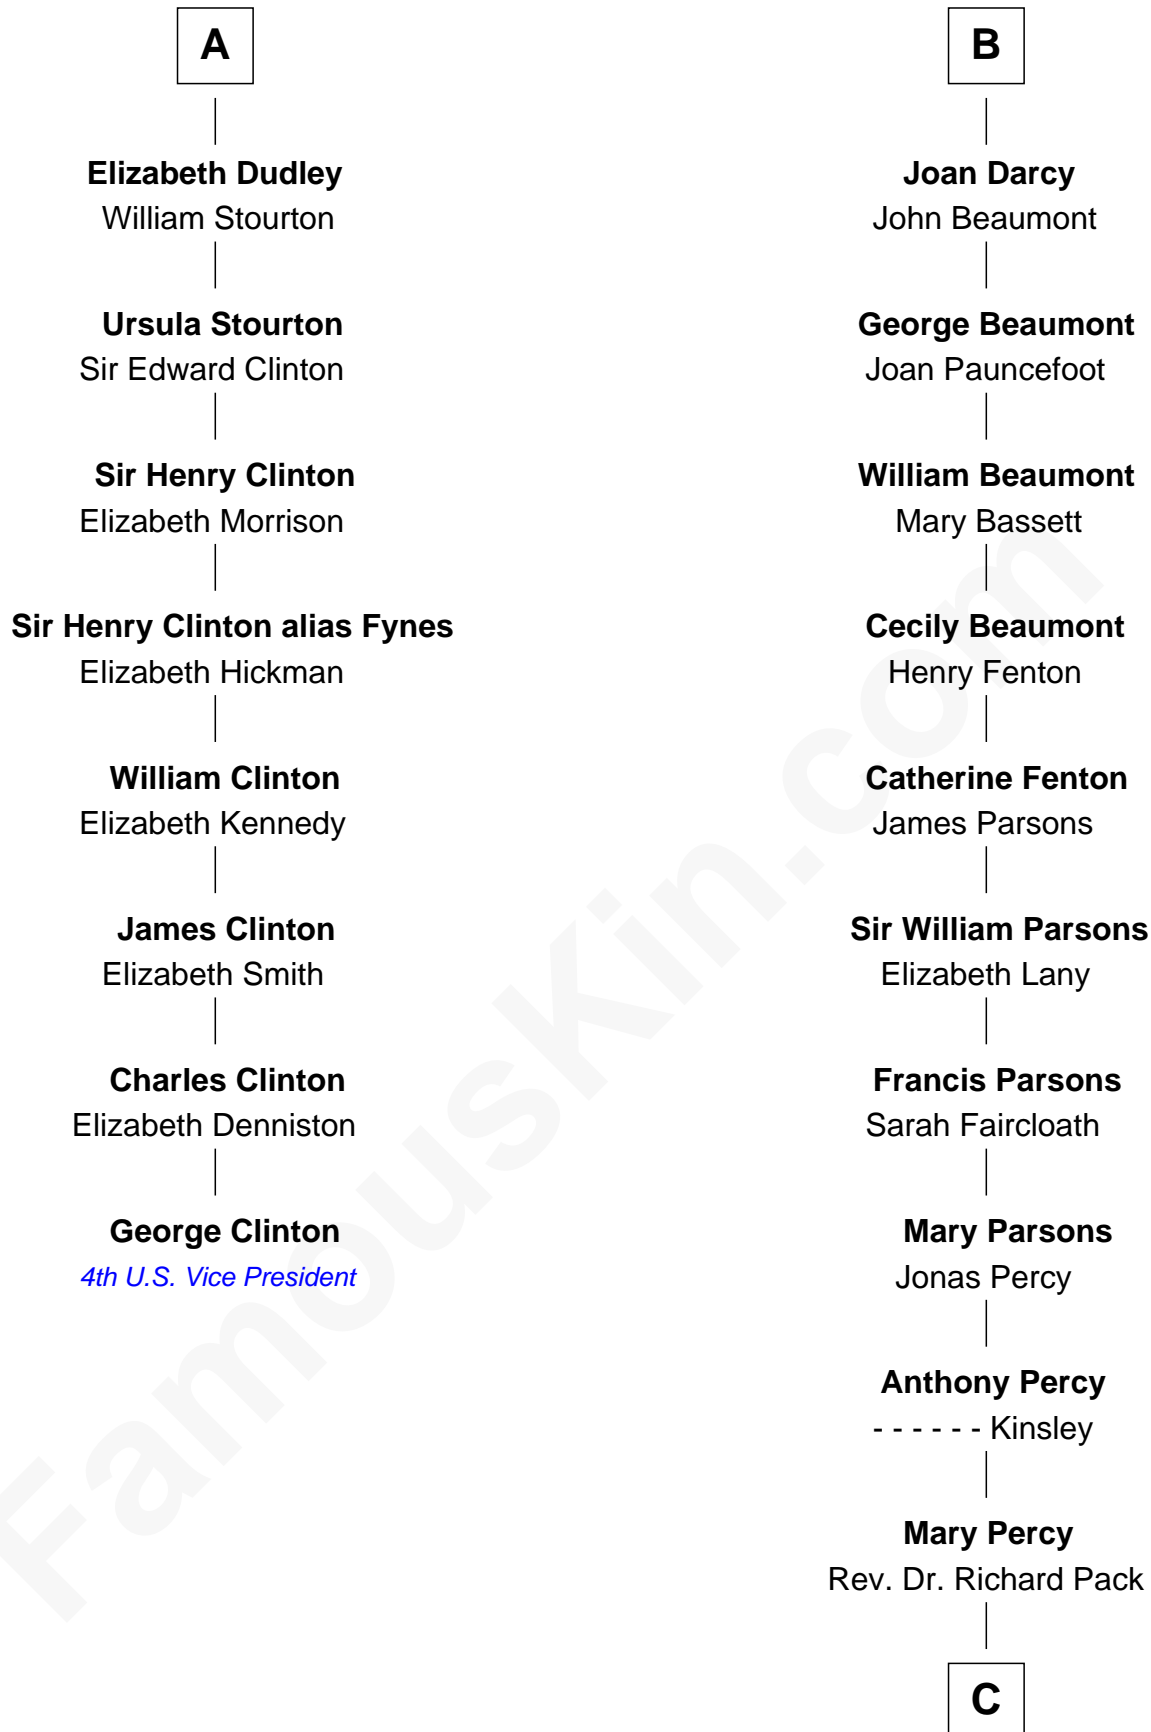

FamousKin.com Relationship Chart of

George Clinton

4th U.S. Vice President

14th cousin 6 times removed of

Sir Arthur Conan Doyle

Author, "Sherlock Holmes"

Sir William de Ferrers

Margaret de Quincy

Joan de Ferrers
Sir Thomas de Berkeley

Sir Maurice de Berkeley
Eve la Zouche

Thomas de Berkeley
Katherine de Clyvedon

Sir John Berkeley
Elizabeth Betteshorne

Elizabeth Berkeley
Sir John Sutton

Sir John Sutton Dudley
Elizabeth Bramshot

Edmund Dudley
Elizabeth Grey

A

Robert de Ferrers
Alianore de Bohun

Sir John Ferrers
Hawise Muscegros

Sir Robert Ferrers
Joan de la Mote

Sir Robert de Ferrers
Elizabeth Botiller

Sir Robert de Ferrers
Joan Beaufort

Elizabeth Ferrers
Sir John de Greystoke

Joan de Greystoke
John Darcy

B

C

William Pack
Catherine Scott

Catherine Pack
William Foley

Mary Josephine Elizabeth Foley
Charles Altamont Doyle

Sir Arthur Conan Doyle
Author, "Sherlock Holmes"