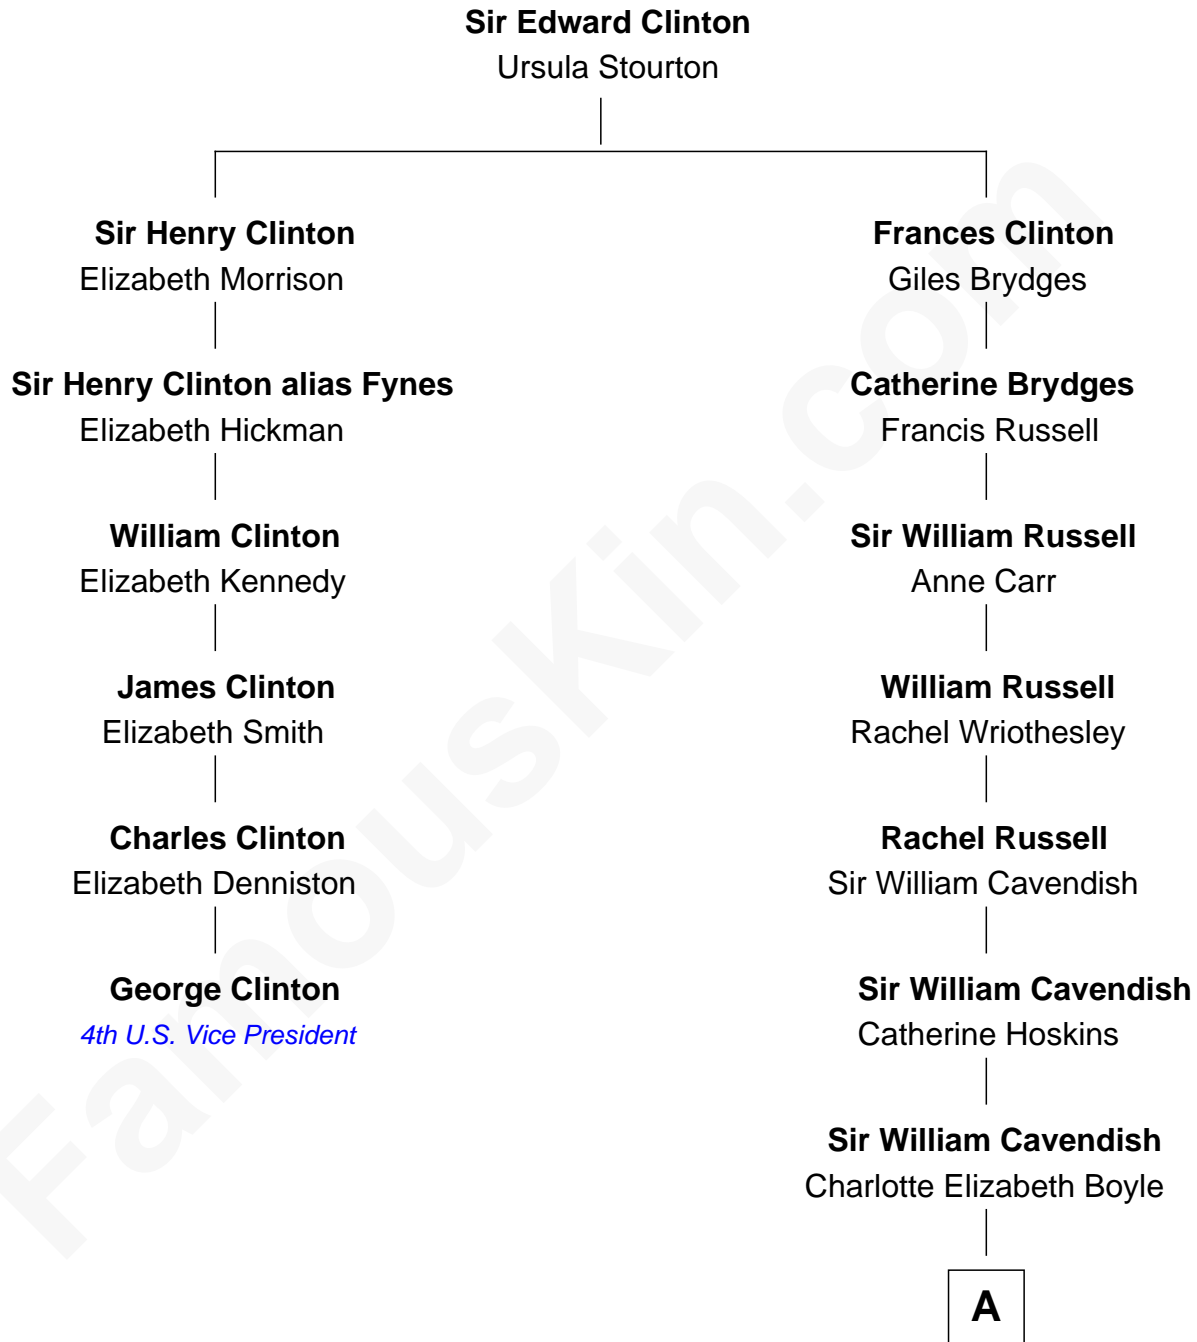

# FamousKin.com Relationship Chart of

**George Clinton**

*4th U.S. Vice President*

5th cousin 7 times removed of

**Queen Elizabeth II**

*Queen of the United Kingdom*

**A**

**Dorothy Cavendish**  
William Henry Bentinck

**Charles Augustus Cavendish-Bentinck**  
Anne Wellesley

**Rev. Charles William Cavendish-Bentinck**  
Caroline Louisa Burnaby

**Cecilia Nina Cavendish-Bentinck**  
Claude George Bowes-Lyon

**Elizabeth Bowes-Lyon**  
George VI, King of the United Kingdom

**Queen Elizabeth II**  
*Queen of the United Kingdom*