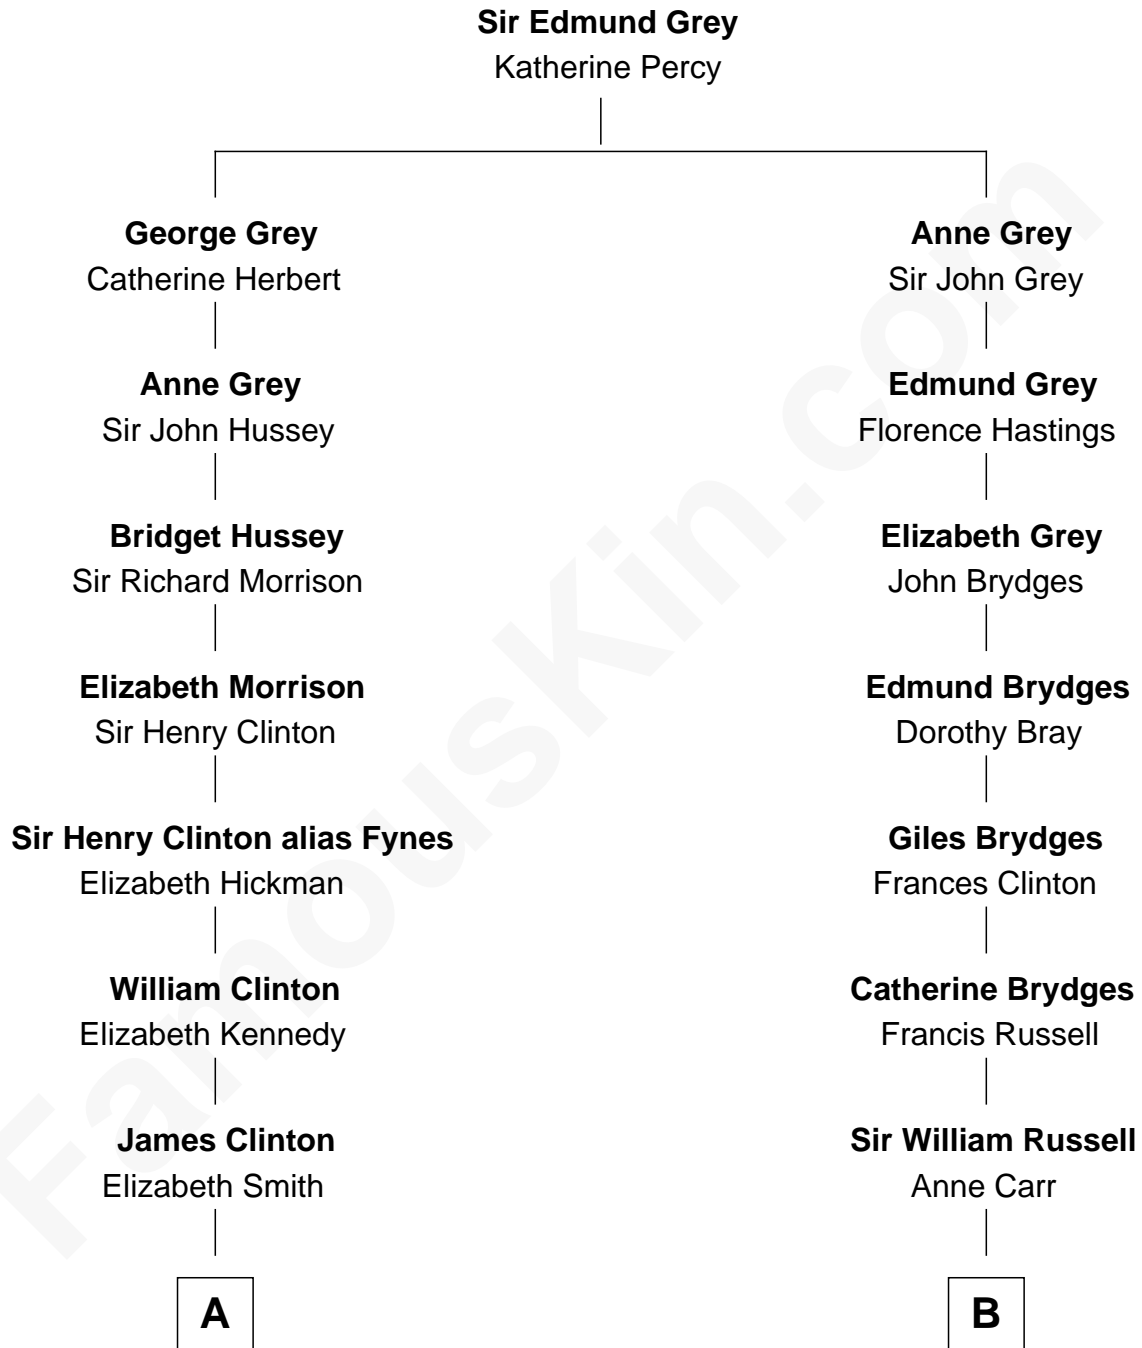

# FamousKin.com Relationship Chart of

**George Clinton**

*4th U.S. Vice President*

8th cousin 8 times removed of

**Queen Elizabeth II**

*Queen of the United Kingdom*

Elizabeth II photo by [Eric Draper](#)