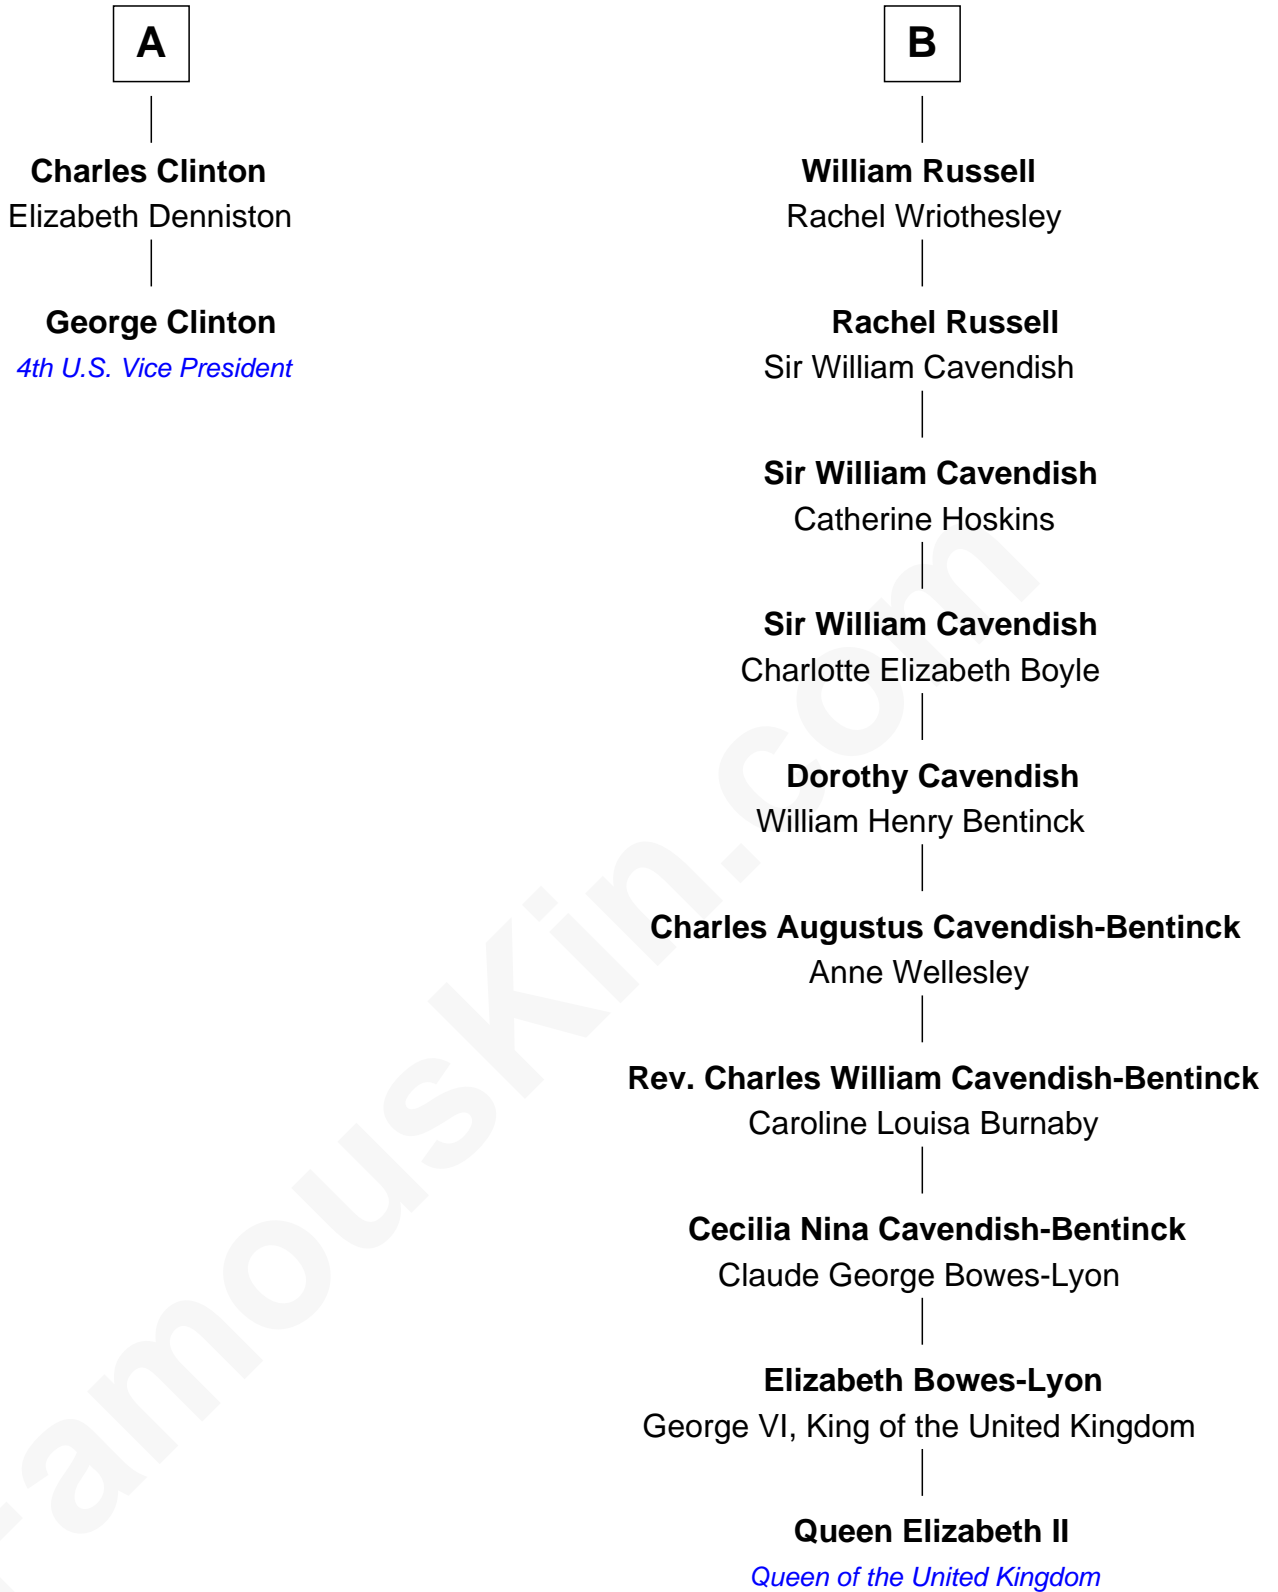

# FamousKin.com Relationship Chart of

**George Clinton**

*4th U.S. Vice President*

8th cousin 8 times removed of

**Queen Elizabeth II**

*Queen of the United Kingdom*

Elizabeth II photo by [Eric Draper](#)