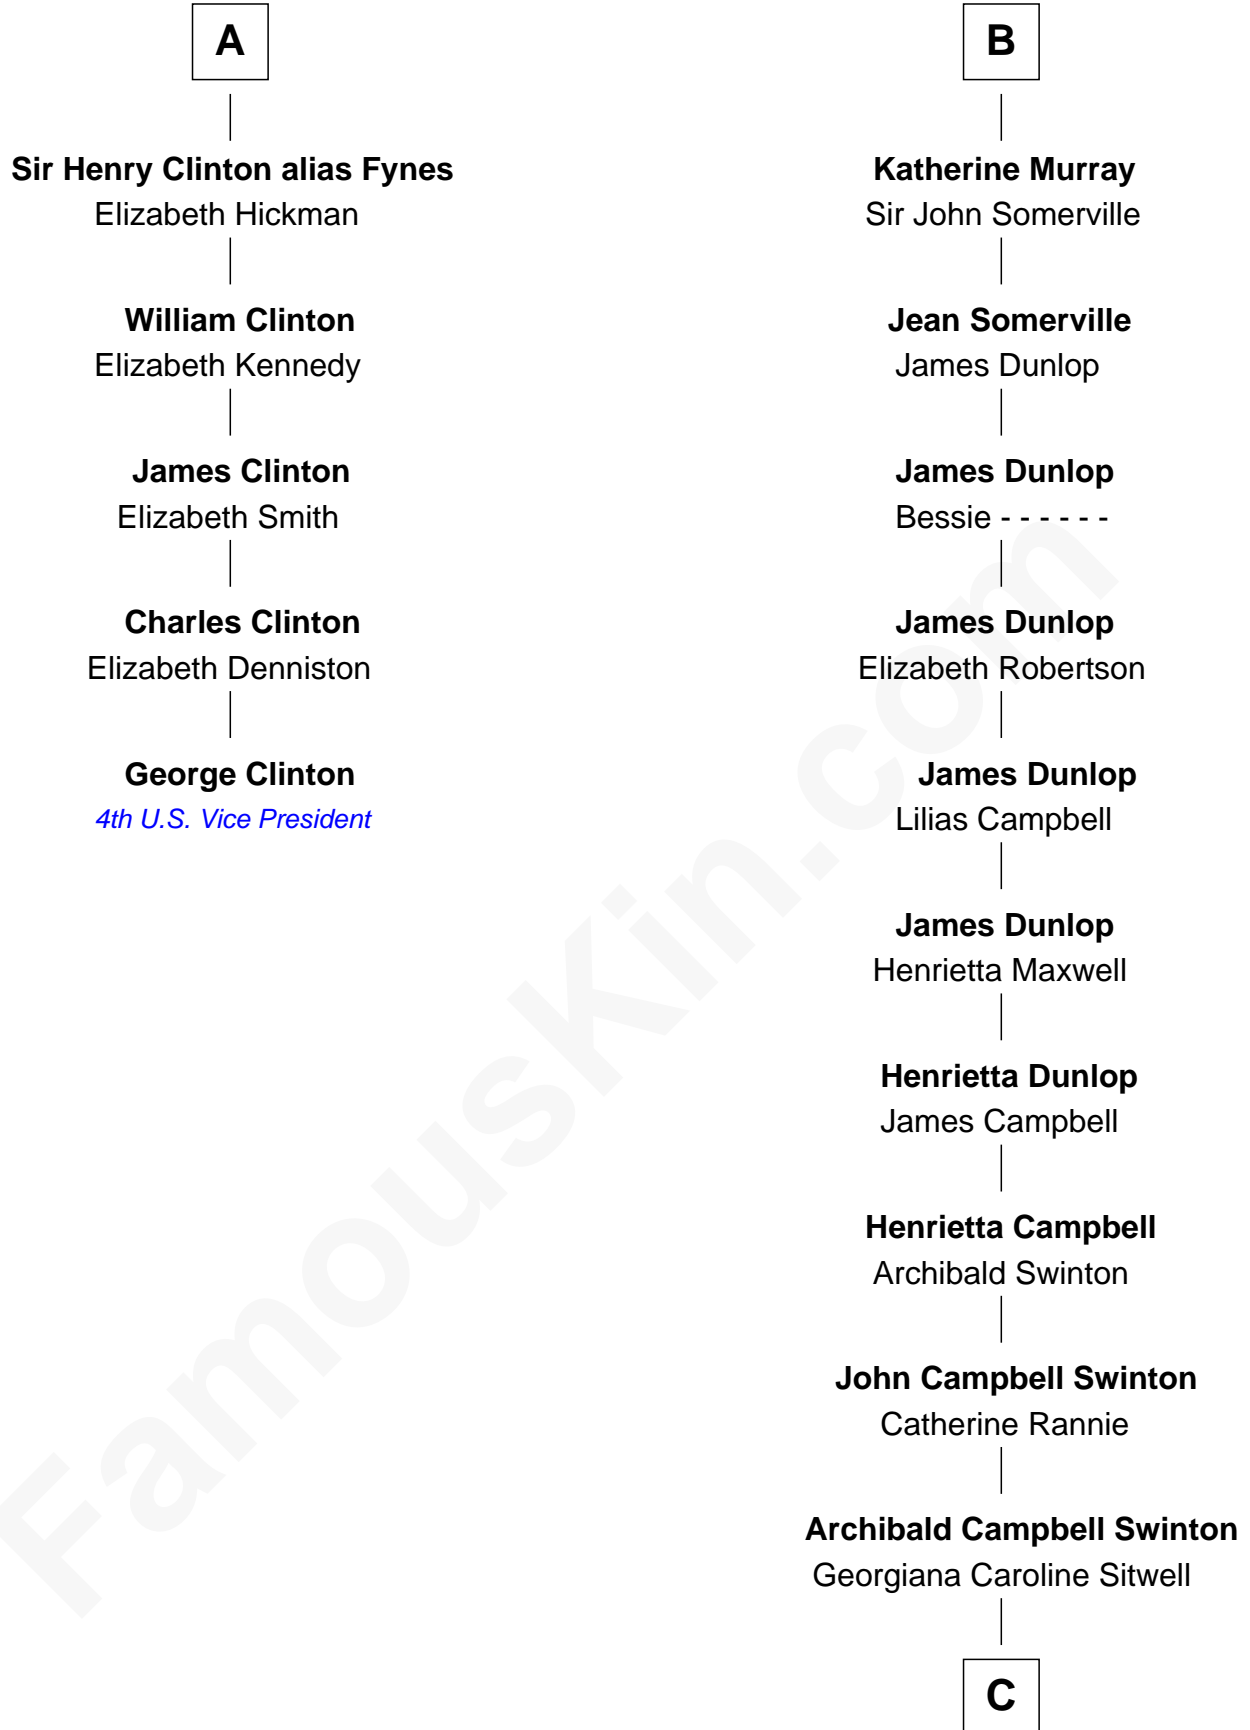

FamousKin.com Relationship Chart of

George Clinton

4th U.S. Vice President

11th cousin 9 times removed of

Tilda Swinton

Movie Actress

Katherine Roet

John of Gaunt

Margaret de Holand

Joan Beaufort

James I, King of Scotland

James II, King of Scotland

Mary of Guelders

Mary Stewart of Scotland

James Hamilton

Elizabeth Hamilton

Matthew Stewart

Margaret Stewart

John Fleming

Margaret Fleming

Patrick Murray

B

C

George Sitwell Campbell Swinton