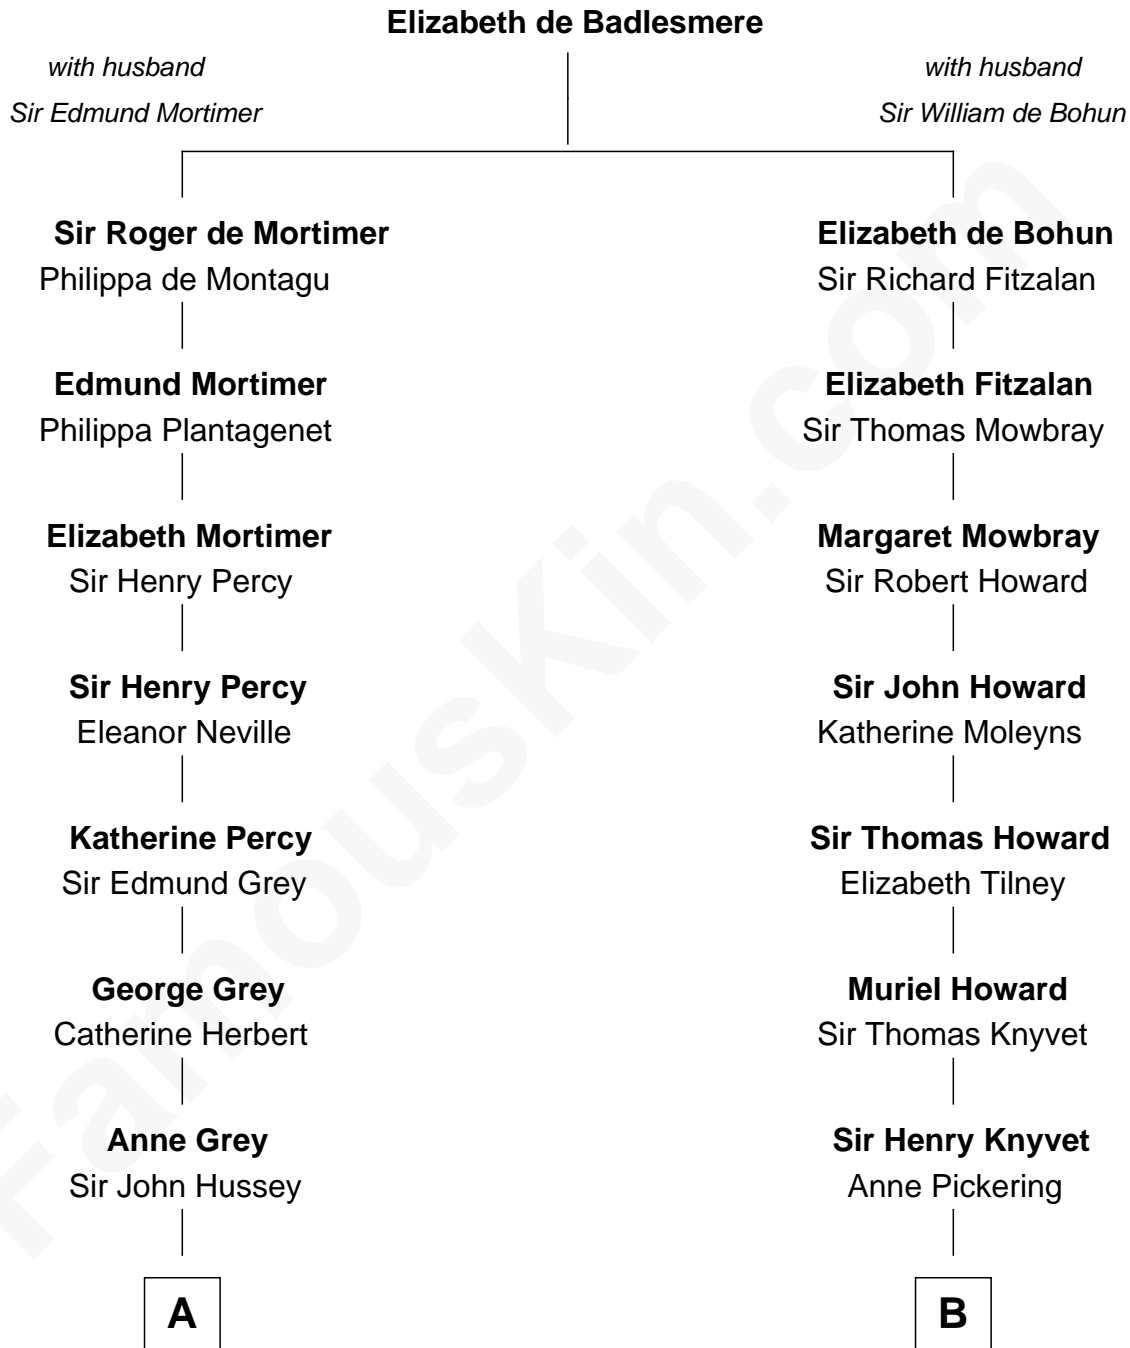

FamousKin.com Relationship Chart of

George Clinton

4th U.S. Vice President

13th cousin 6 times removed of

Tilda Swinton

Movie Actress

C

Mariora Beatrice Evelyn Rochfort Alers-Hankey

Alan Henry Campbell Swinton

Sir John Swinton

Judith Balfour Killen

Tilda Swinton

Movie Actress

FamousKin.com