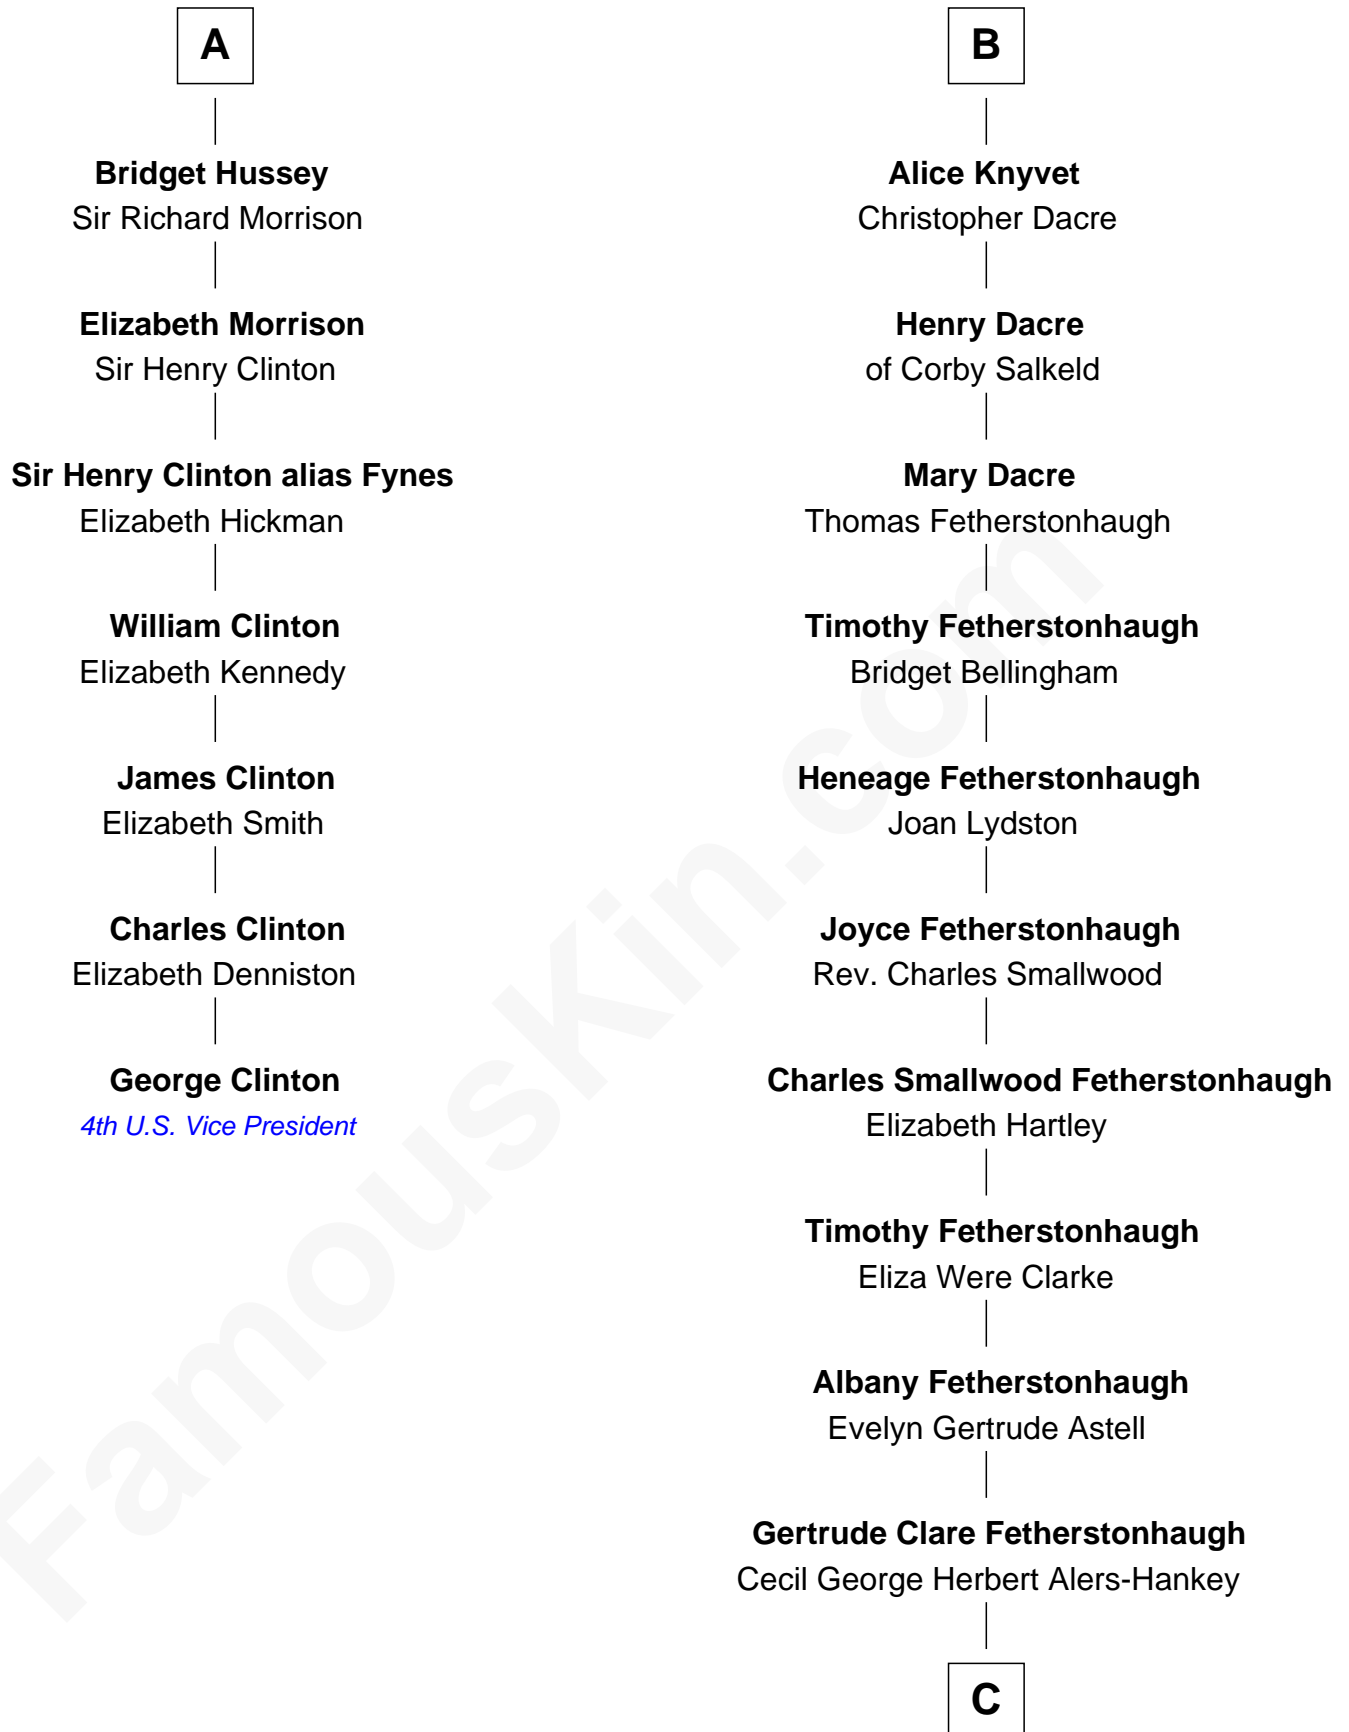

FamousKin.com Relationship Chart of

George Clinton

4th U.S. Vice President

13th cousin 6 times removed of

Tilda Swinton

Movie Actress

C

Mariora Beatrice Evelyn Rochfort Alers-Hankey

Alan Henry Campbell Swinton

Sir John Swinton

Judith Balfour Killen

Tilda Swinton

Movie Actress

FamousKin.com