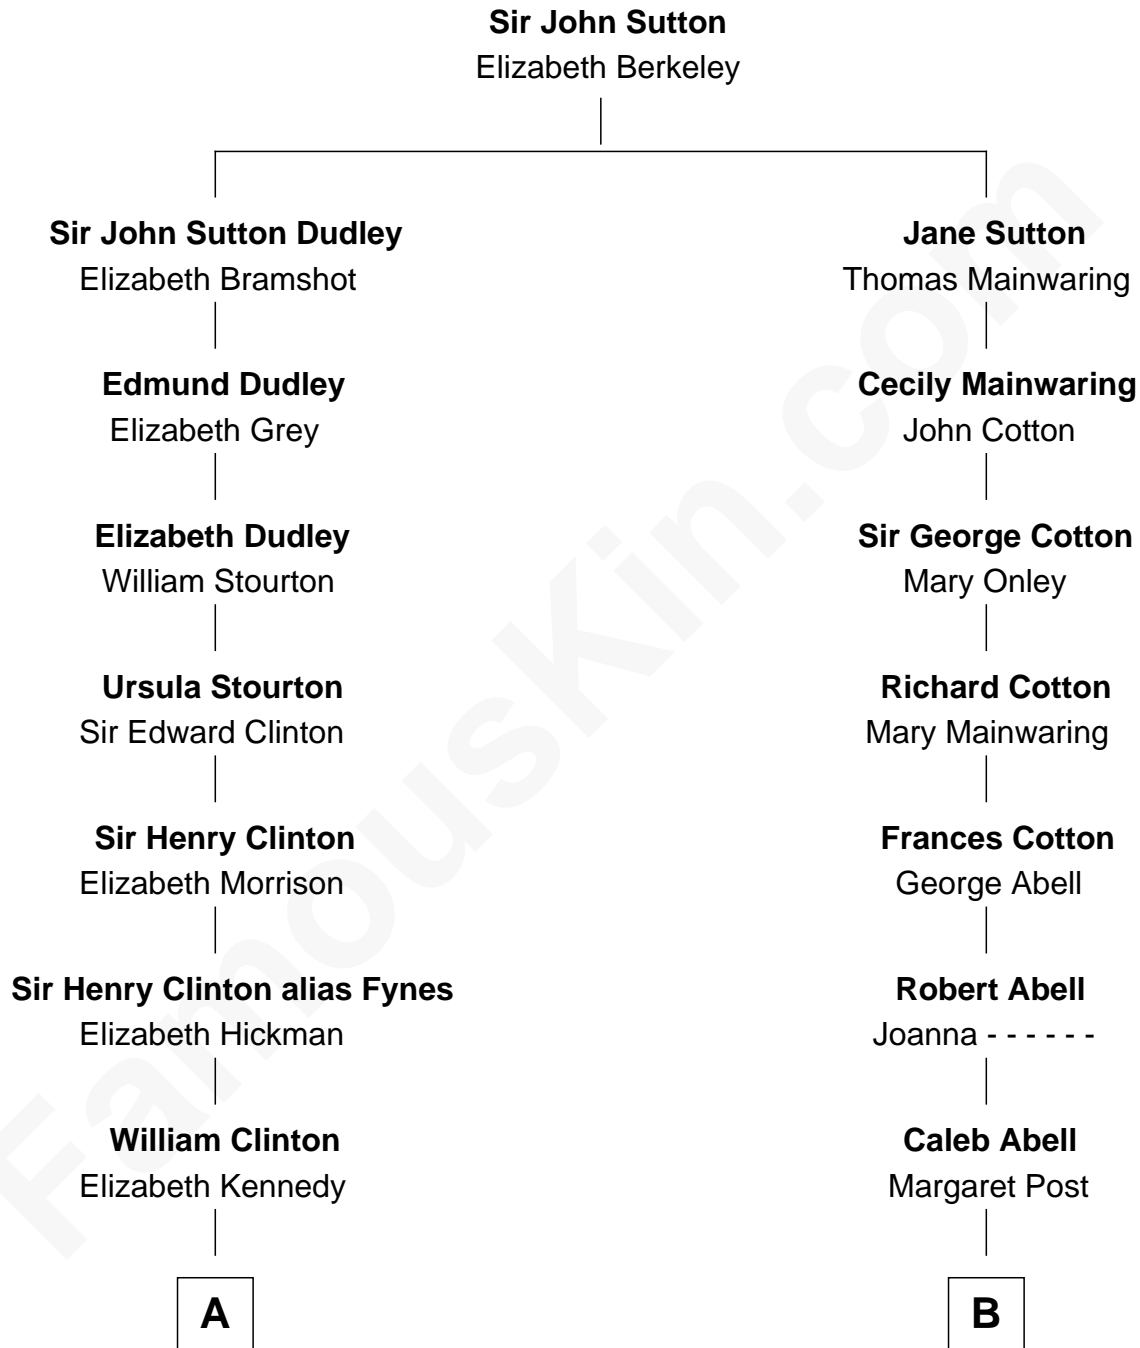

# FamousKin.com Relationship Chart of

**George Clinton**

*4th U.S. Vice President*

9th cousin 5 times removed of

**Henry Sturgis Morgan**

*Co-Founder of Morgan Stanley*

**A**

**James Clinton**  
Elizabeth Smith

**Charles Clinton**  
Elizabeth Denniston

**George Clinton**  
*4th U.S. Vice President*

**B**

**Mary Abell**  
Joseph Tracy

**Joseph Tracy**  
Anna Hinckley

**Jared Tracy**  
Margaret Grant

**William Gedney Tracy**  
Rachel Huntington

**Charles F. Tracy**  
Louisa Kirkland

**Frances Louisa Tracy**  
John Pierpont Morgan

**John Pierpont Morgan**  
Jane Norton Grew

**Henry Sturgis Morgan**  
*Co-Founder of Morgan Stanley*