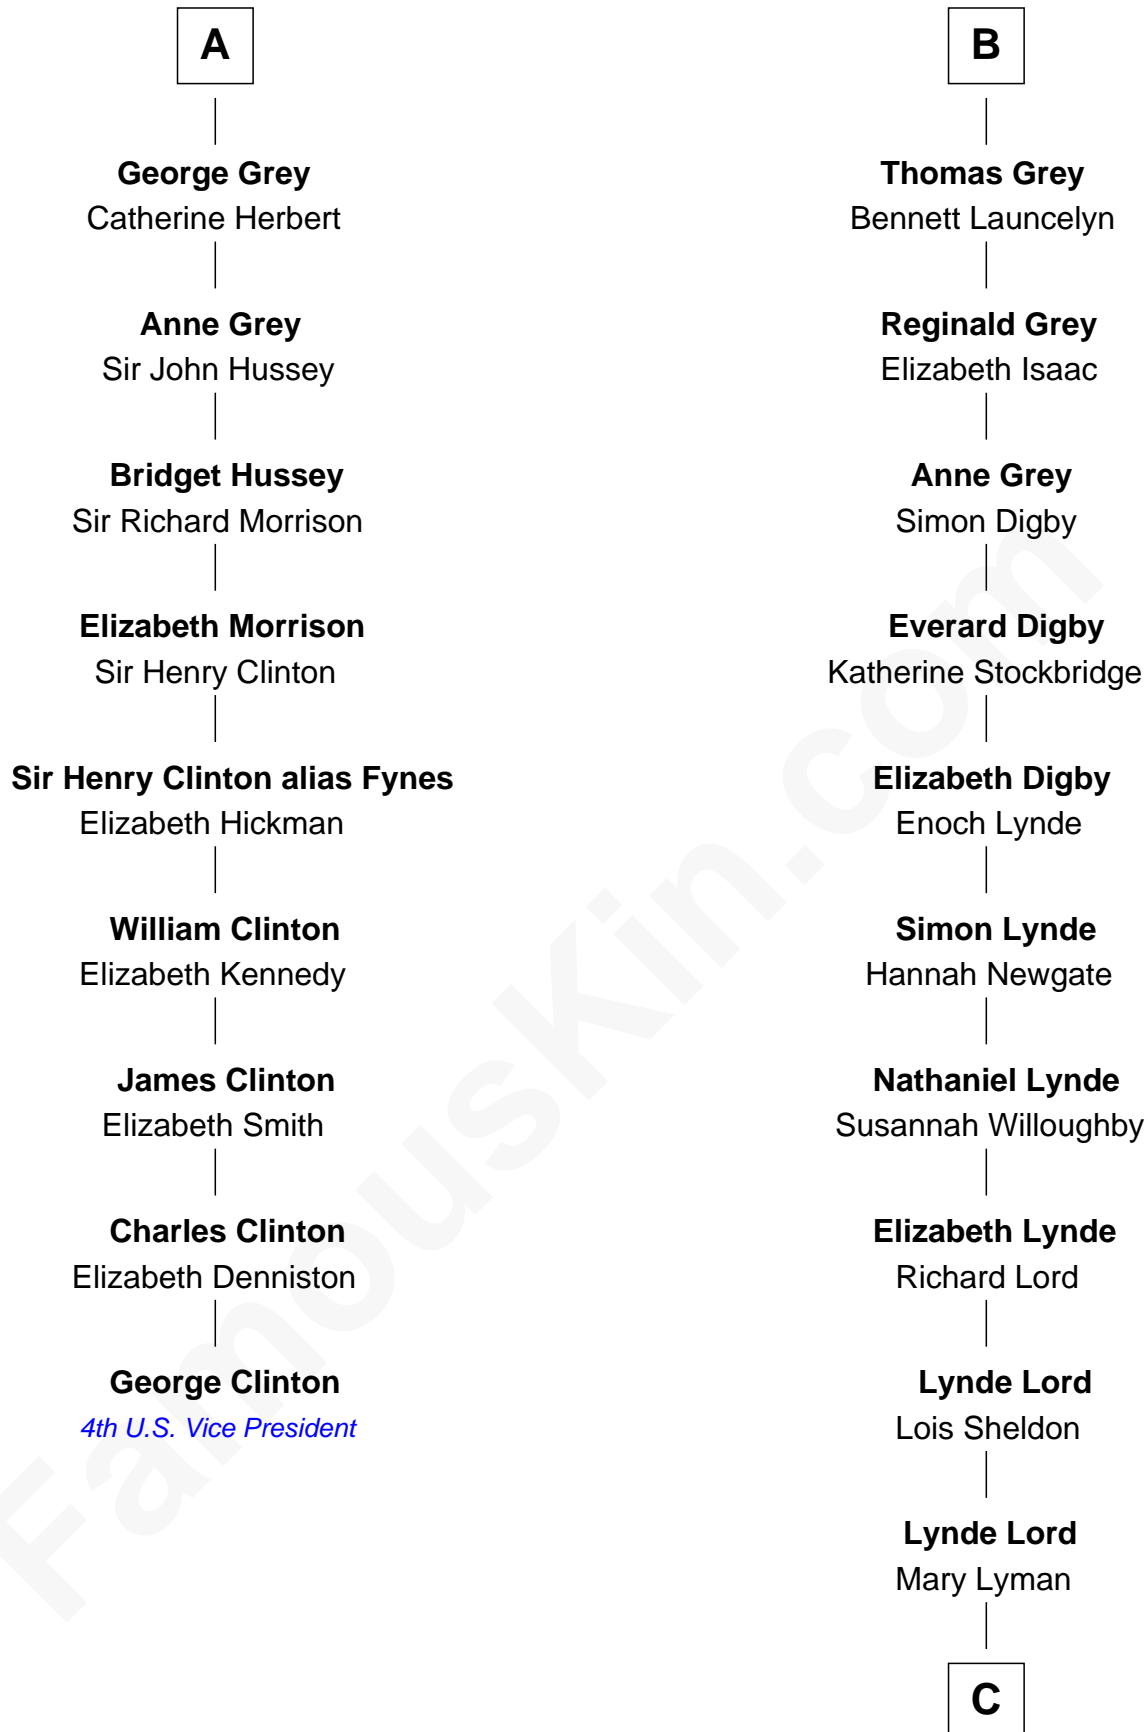

FamousKin.com Relationship Chart of

George Clinton

4th U.S. Vice President

15th cousin 6 times removed of

Henry Sturgis Morgan

Co-Founder of Morgan Stanley

Isabelle of Angoulême

Hugh X de Lusignan

Joan de Munchensi

Isabel de Valence

Sir John de Hastings

Elizabeth de Hastings

Sir Roger de Grey

Sir Reynold de Grey

Eleanor le Strange

Sir Reynold Grey

Joan Astley

John Grey

Elizabeth - - - - -

Reginald Grey

Beatrice - - - - -

B

C

—
Mary Sheldon Lord

John Pierpont

—
Juliet Pierpont

Junius Spencer Morgan

—
John Pierpont Morgan

Frances Louisa Tracy

—
John Pierpont Morgan

Jane Norton Grew

—
Henry Sturgis Morgan