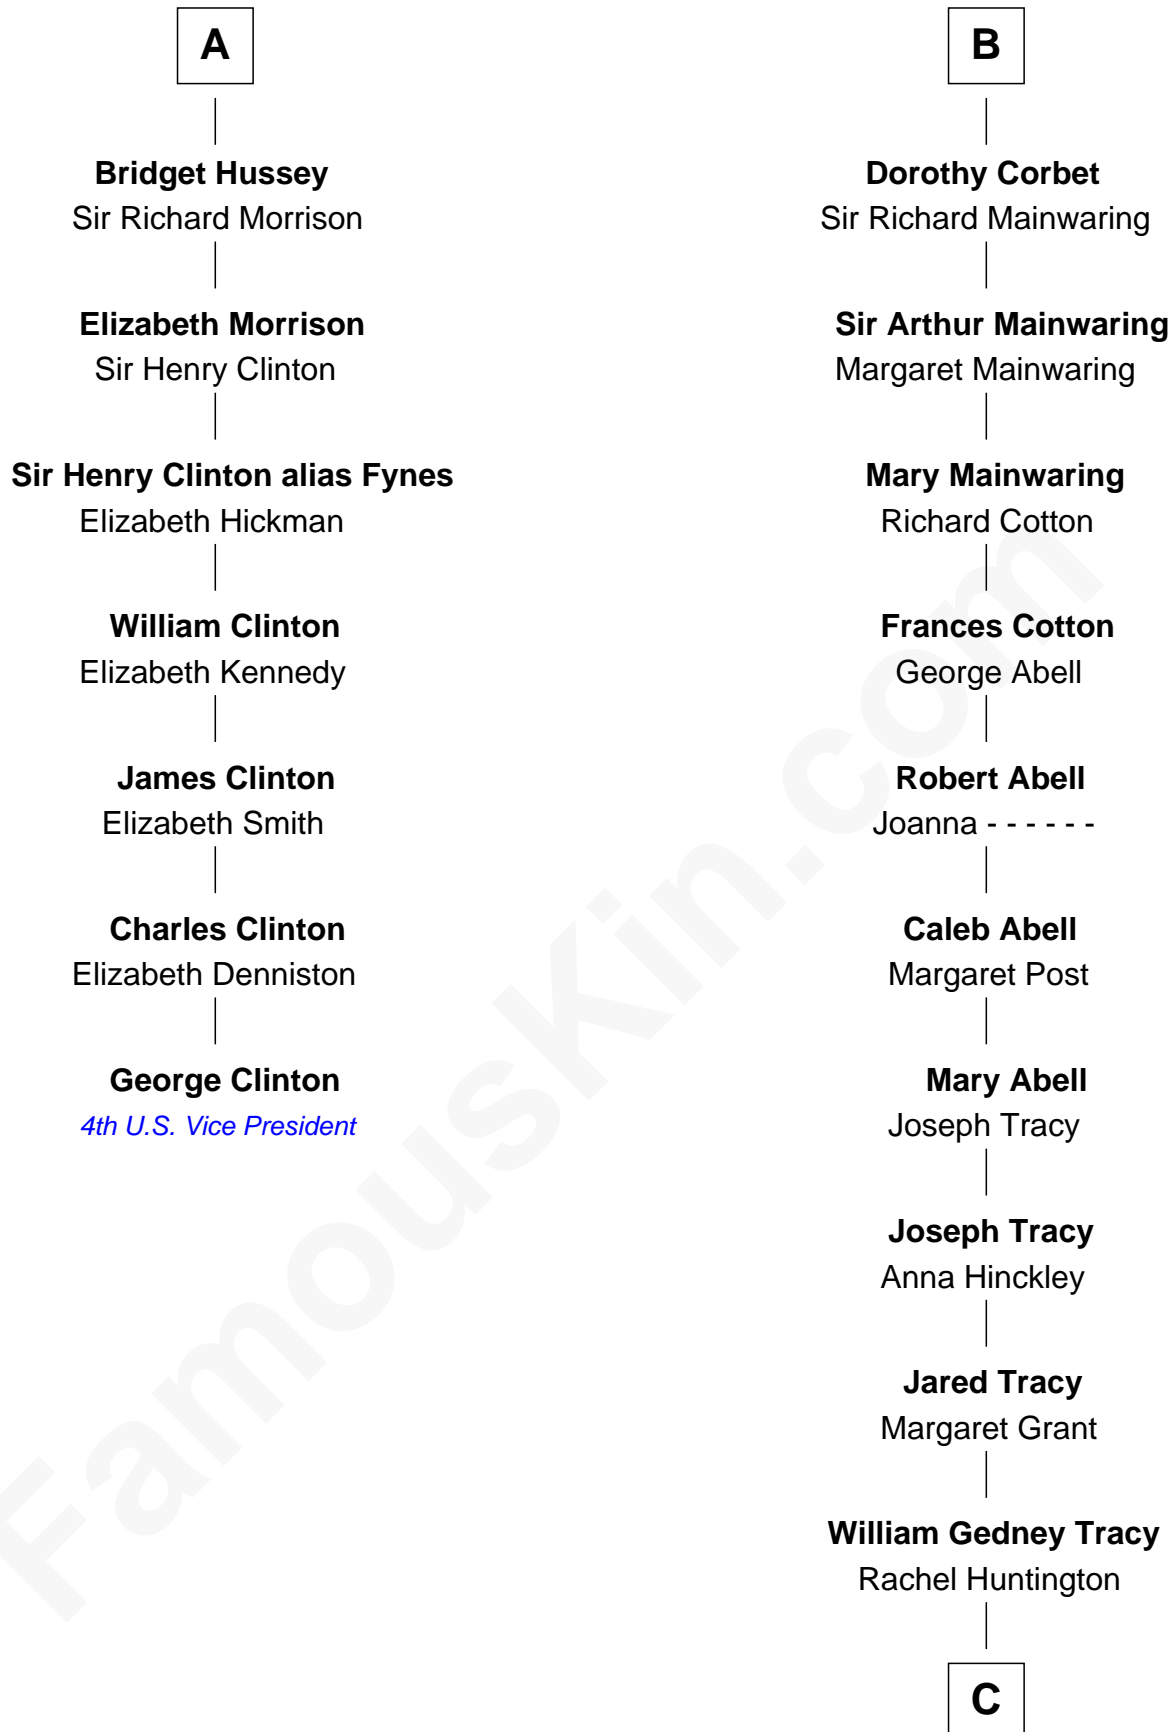

FamousKin.com Relationship Chart of

George Clinton

4th U.S. Vice President

13th cousin 7 times removed of

Henry Sturgis Morgan

Co-Founder of Morgan Stanley

Henry Plantagenet

Maud de Chaworth

Henry of Lancaster
Isabella de Beaumont

Blanche of Lancaster
John of Gaunt

Elizabeth of Lancaster
John de Holand

Constance de Holand
Sir John Grey

Sir Edmund Grey
Katherine Percy

George Grey
Catherine Herbert

Anne Grey
Sir John Hussey

A

Eleanor Plantagenet
Richard Fitzalan

Sir Richard Fitzalan
Elizabeth de Bohun

Joan Fitzalan
Sir William Beauchamp

Joan Beauchamp
James Butler

Elizabeth Butler
John Talbot

Ann Talbot
Sir Henry Vernon

Elizabeth Vernon
Sir Robert Corbet

B

C

Charles F. Tracy

Louisa Kirkland

Frances Louisa Tracy

John Pierpont Morgan

John Pierpont Morgan