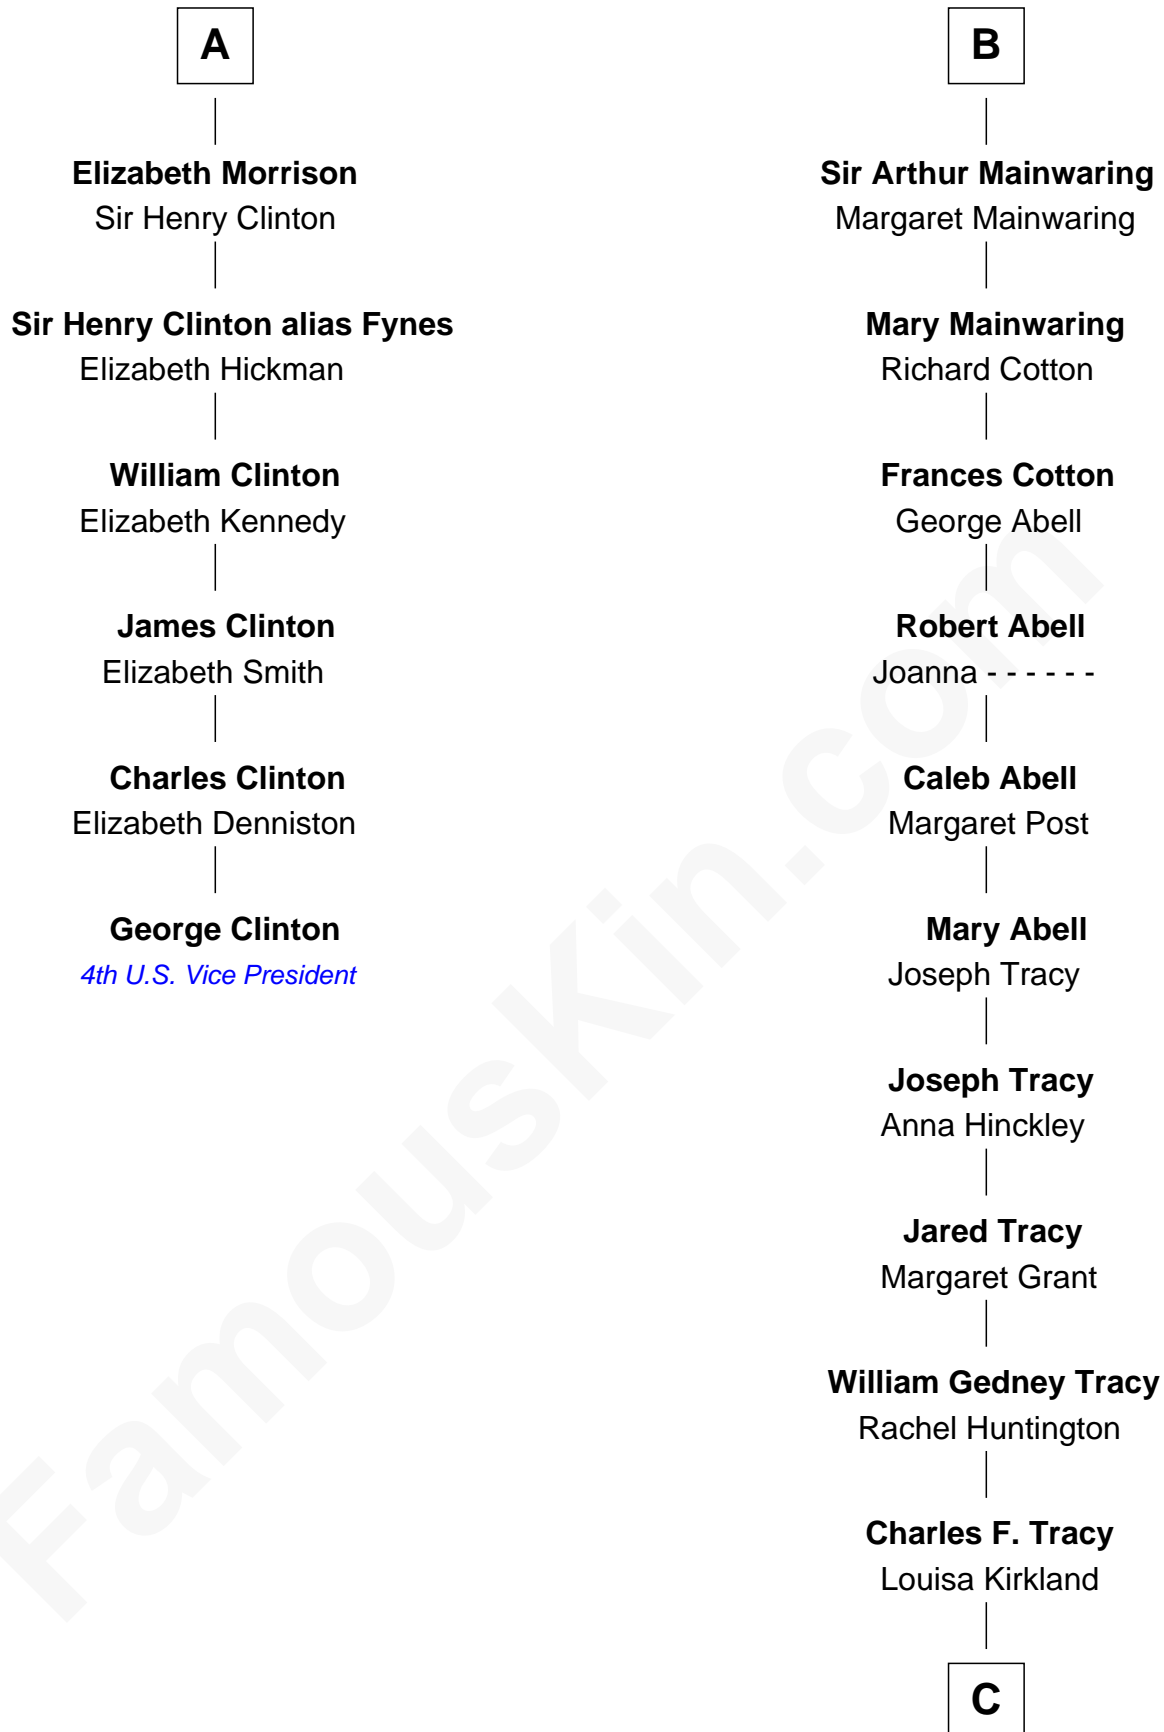

FamousKin.com Relationship Chart of

George Clinton

4th U.S. Vice President

12th cousin 7 times removed of

Henry Sturgis Morgan

Co-Founder of Morgan Stanley

Sir William de Ros
Margery de Badlesmere

Thomas de Ros
Beatrice de Stafford

Margaret de Ros
Sir Reynold Grey

Sir John Grey
Constance de Holand

Sir Edmund Grey
Katherine Percy

George Grey
Catherine Herbert

Anne Grey
Sir John Hussey

Bridget Hussey
Sir Richard Morrison

A

Maud de Roos
John de Welles

Anne de Welles
James Butler

James Butler
Joan Beauchamp

Elizabeth Butler
John Talbot

Ann Talbot
Sir Henry Vernon

Elizabeth Vernon
Sir Robert Corbet

Dorothy Corbet
Sir Richard Mainwaring

B

C