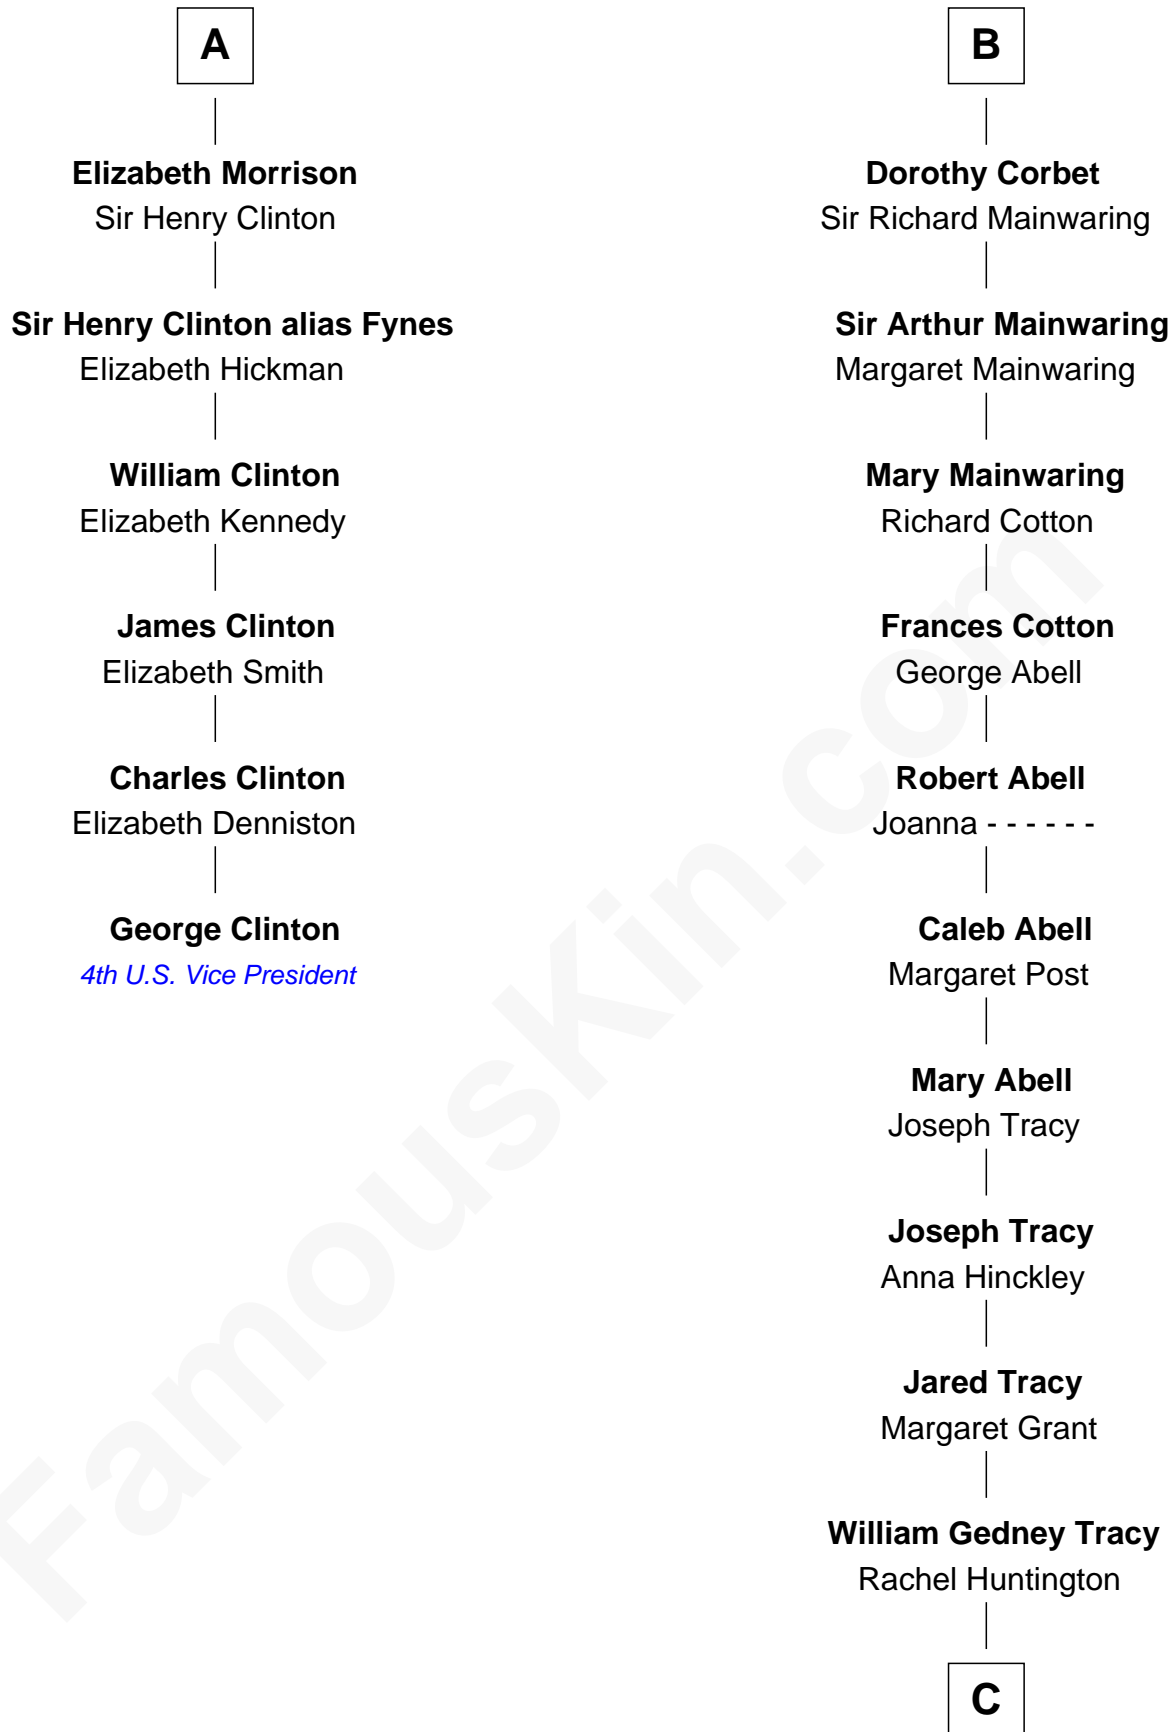

FamousKin.com Relationship Chart of

George Clinton

4th U.S. Vice President

12th cousin 8 times removed of

Henry Sturgis Morgan

Co-Founder of Morgan Stanley

Ralph de Stafford

Margaret de Audley

Beatrice de Stafford

Thomas de Ros

Margaret de Ros

Sir Reynold Grey

Sir John Grey

Constance de Holand

Sir Edmund Grey

Katherine Percy

John de Ferrers

Robert de Ferrers

Margaret Despencer

Sir Edmund Ferrers

Ellen Roche

Sir William Ferrers

Elizabeth Belknap

Anne Ferrers

Sir Walter Devereux

Elizabeth Devereux

Sir Richard Corbet

Sir Robert Corbet

Elizabeth Vernon

B

C

Charles F. Tracy