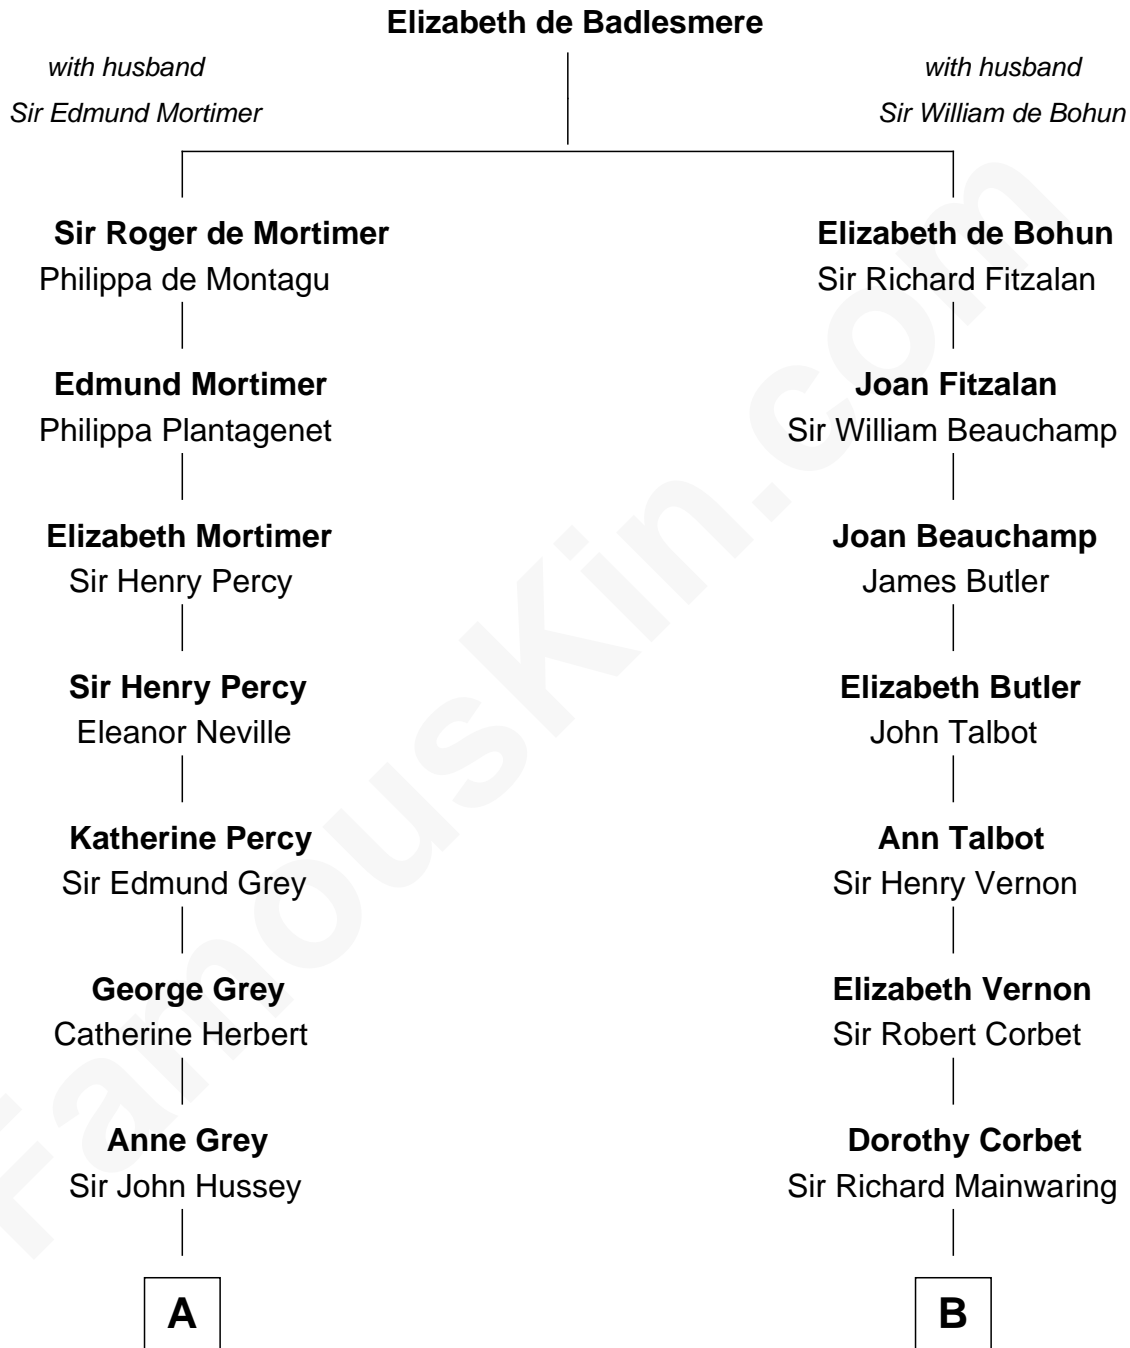

FamousKin.com Relationship Chart of

George Clinton

4th U.S. Vice President

13th cousin 6 times removed of

Henry Sturgis Morgan

Co-Founder of Morgan Stanley

C

Frances Louisa Tracy
John Pierpont Morgan

John Pierpont Morgan
Jane Norton Grew

Henry Sturgis Morgan
Co-Founder of Morgan Stanley

FamousKin.com