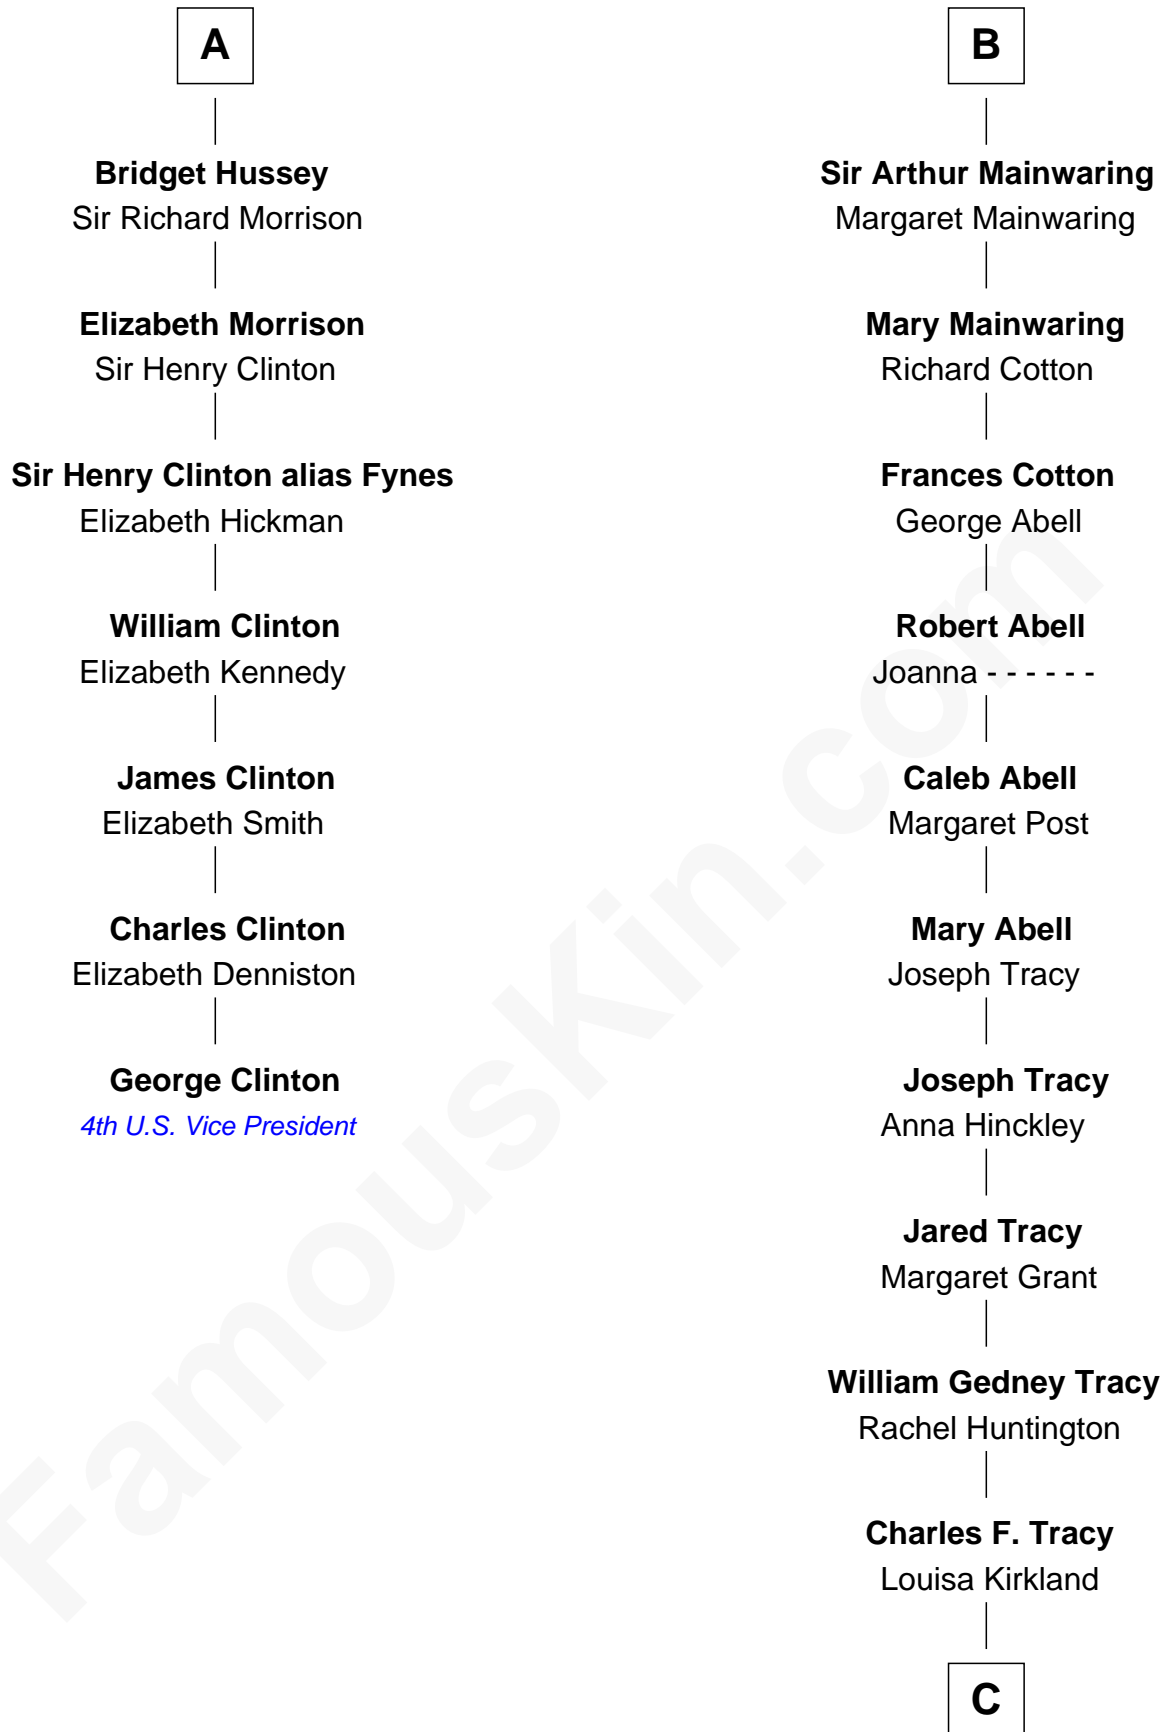

FamousKin.com Relationship Chart of

George Clinton

4th U.S. Vice President

13th cousin 6 times removed of

Henry Sturgis Morgan

Co-Founder of Morgan Stanley

C

Frances Louisa Tracy
John Pierpont Morgan

John Pierpont Morgan
Jane Norton Grew

Henry Sturgis Morgan
Co-Founder of Morgan Stanley

FamousKin.com