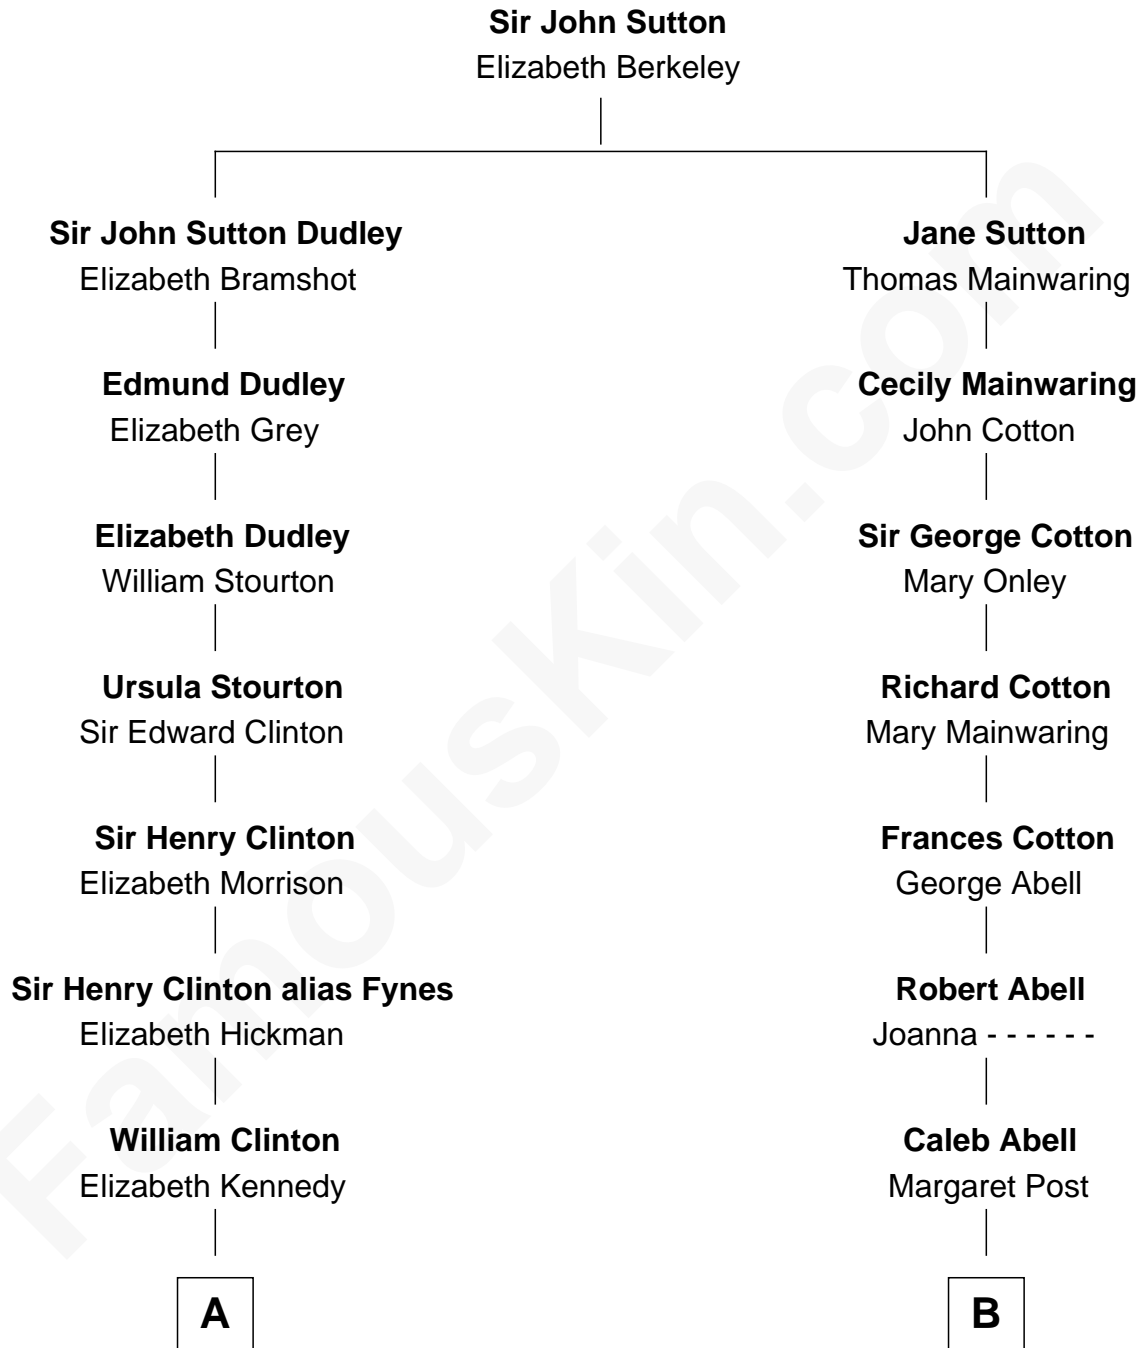

FamousKin.com Relationship Chart of

George Clinton

4th U.S. Vice President

9th cousin 4 times removed of

J.P. Morgan, Jr.

American Banker and Philanthropist

A

James Clinton
Elizabeth Smith

Charles Clinton
Elizabeth Denniston

George Clinton
4th U.S. Vice President

B

Mary Abell
Joseph Tracy

Joseph Tracy
Anna Hinckley

Jared Tracy
Margaret Grant

William Gedney Tracy
Rachel Huntington

Charles F. Tracy
Louisa Kirkland