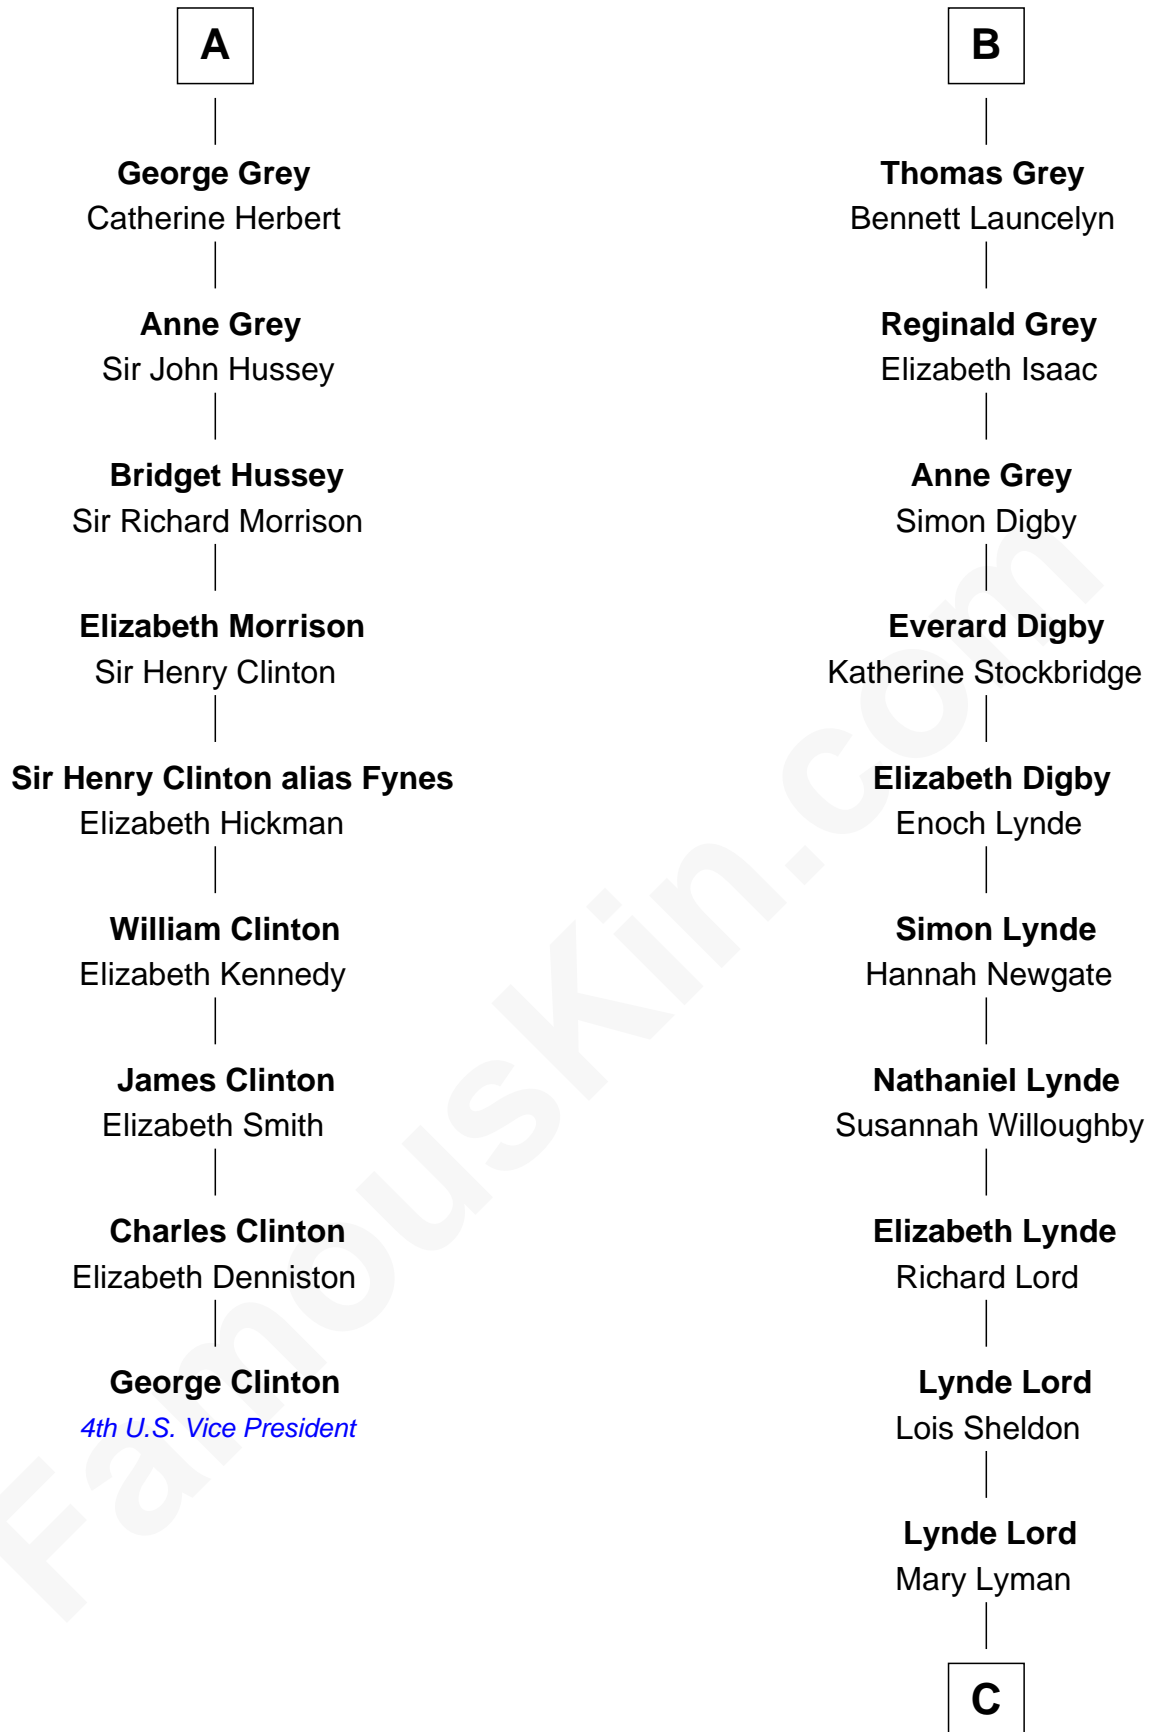

FamousKin.com Relationship Chart of

George Clinton

4th U.S. Vice President

15th cousin 5 times removed of

J.P. Morgan, Jr.

American Banker and Philanthropist

Isabelle of Angoulême

Hugh X de Lusignan

Sir Reynold Grey

Margaret de Ros

Sir John Grey

Constance de Holand

Sir Edmund Grey

Katherine Percy

A

Sir William de Valence

Joan de Munchensi

Isabel de Valence

Sir John de Hastings

Elizabeth de Hastings

Sir Roger de Grey

Sir Reynold de Grey

Eleanor le Strange

Sir Reynold Grey

Joan Astley

John Grey

Elizabeth - - - - -

Reginald Grey

Beatrice - - - - -

B

C

—
Mary Sheldon Lord