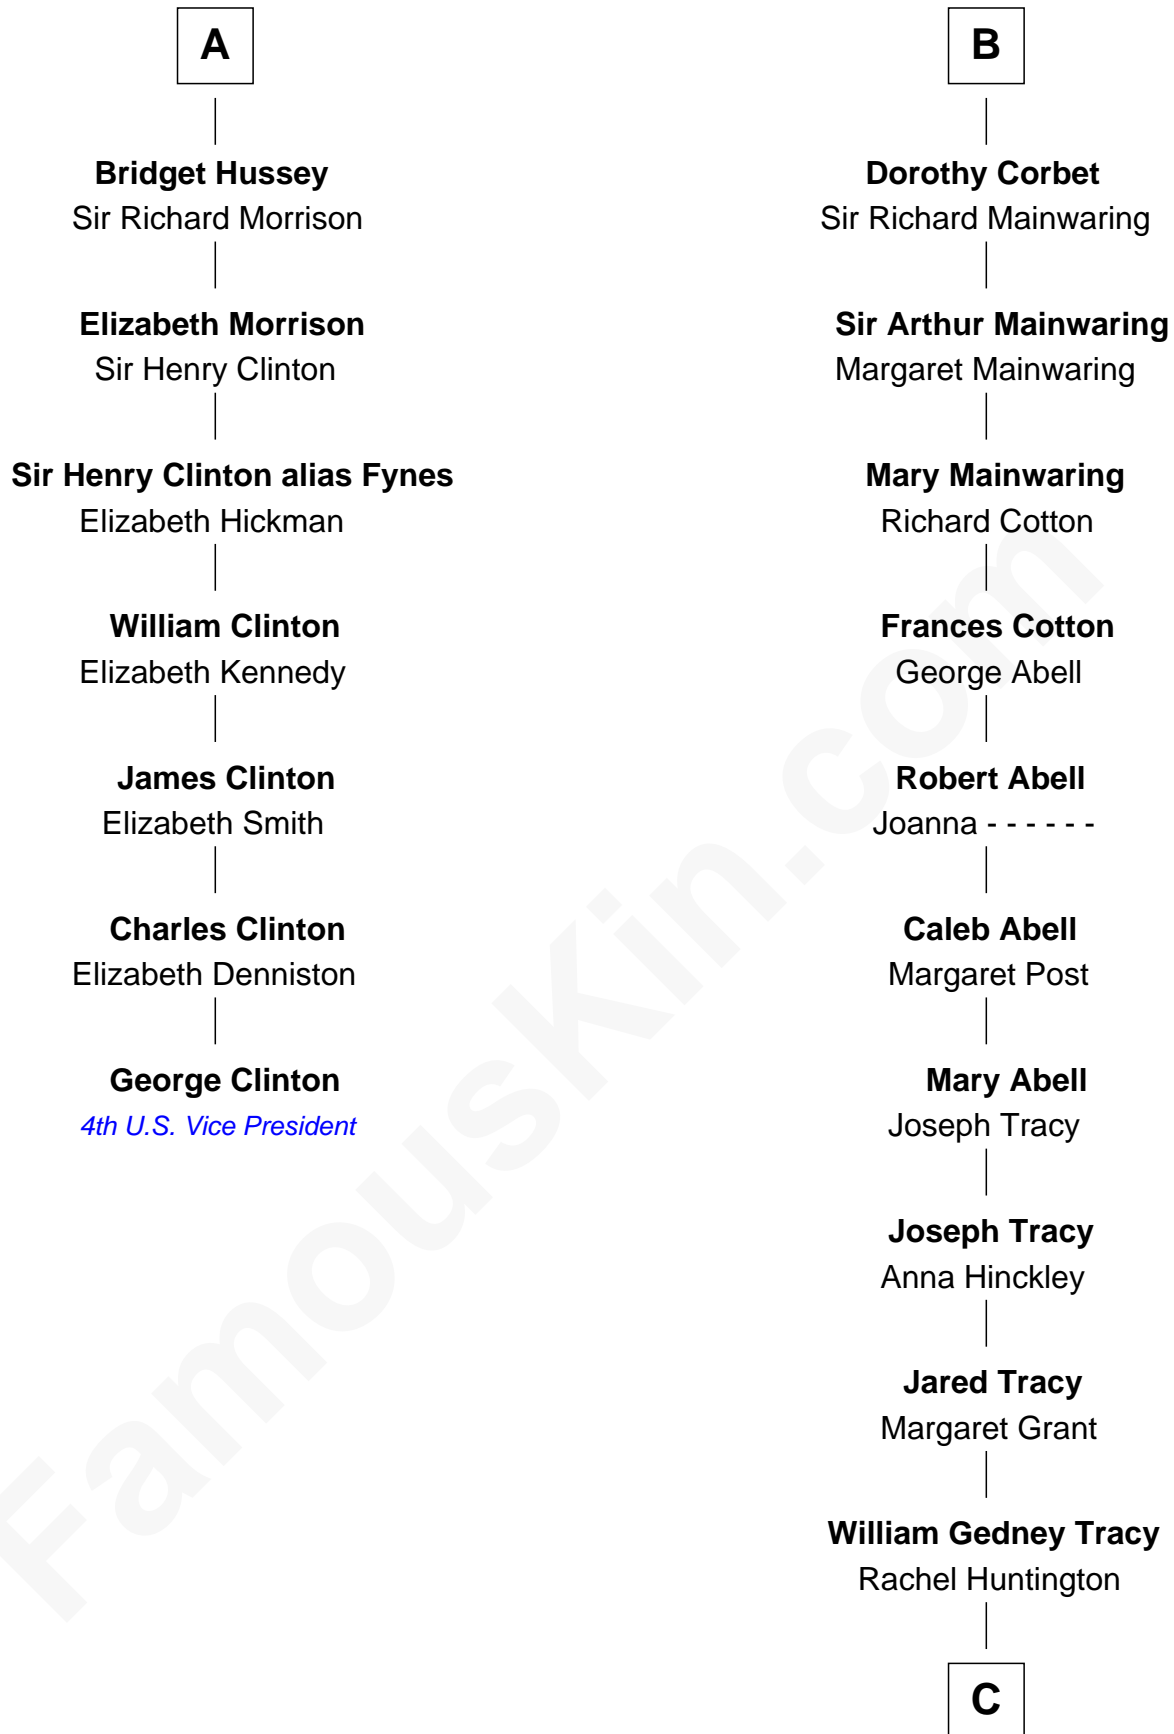

# FamousKin.com Relationship Chart of

**George Clinton**

*4th U.S. Vice President*

13th cousin 6 times removed of

**J.P. Morgan, Jr.**

*American Banker and Philanthropist*

**Henry Plantagenet**

Maud de Chaworth

**Sir Edmund Grey**

Katherine Percy

**George Grey**

Catherine Herbert

**Anne Grey**

Sir John Hussey

**A**

**Eleanor Plantagenet**

Richard Fitzalan

**Sir Richard Fitzalan**

Elizabeth de Bohun

**Joan Fitzalan**

Sir William Beauchamp

**Joan Beauchamp**

James Butler

**Elizabeth Butler**

John Talbot

**Ann Talbot**

Sir Henry Vernon

**Elizabeth Vernon**

Sir Robert Corbet

**B**

**C**

**Charles F. Tracy**