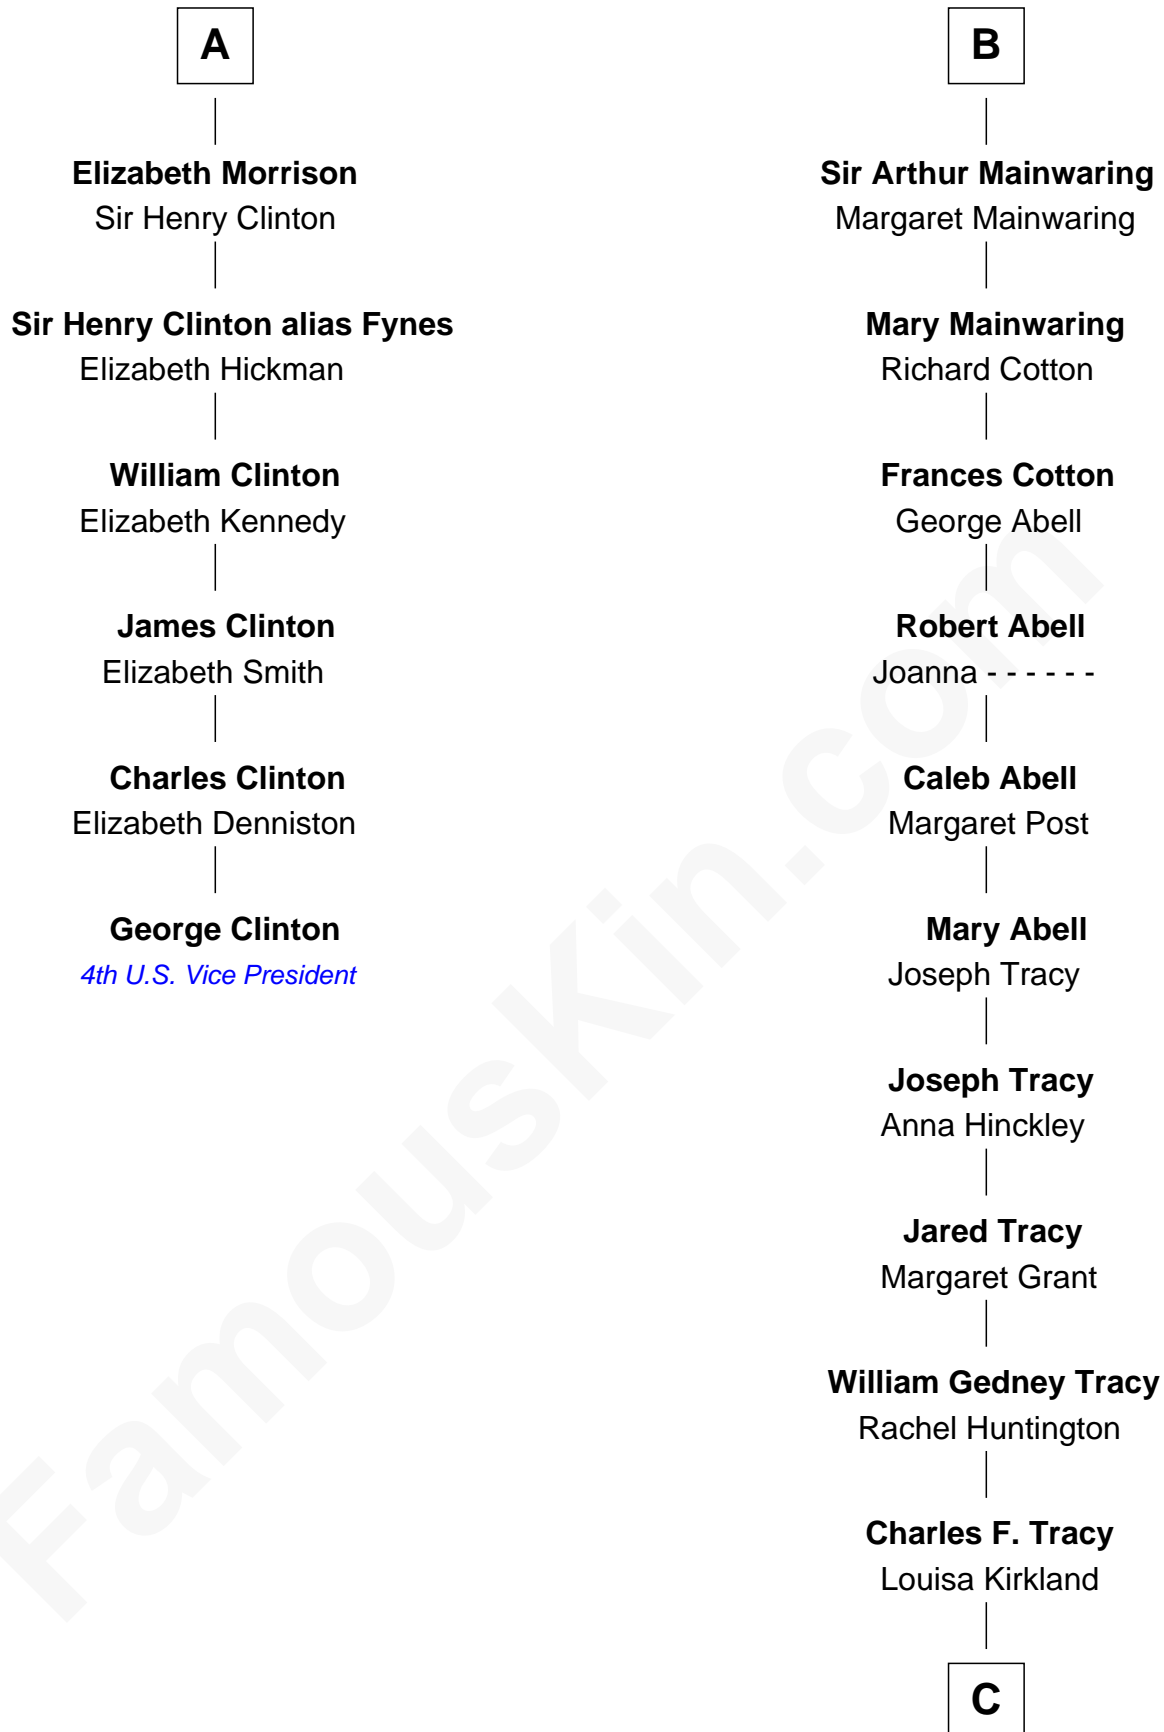

# FamousKin.com Relationship Chart of

**George Clinton**

*4th U.S. Vice President*

12th cousin 6 times removed of

**J.P. Morgan, Jr.**

*American Banker and Philanthropist*

**Sir William de Ros**  
Margery de Badlesmere

**Thomas de Ros**  
Beatrice de Stafford

**Margaret de Ros**  
Sir Reynold Grey

**Sir John Grey**  
Constance de Holand

**Sir Edmund Grey**  
Katherine Percy

**George Grey**  
Catherine Herbert

**Anne Grey**  
Sir John Hussey

**Bridget Hussey**  
Sir Richard Morrison

**A**

**Maud de Roos**  
John de Welles

**Anne de Welles**  
James Butler

**James Butler**  
Joan Beauchamp

**Elizabeth Butler**  
John Talbot

**Ann Talbot**  
Sir Henry Vernon

**Elizabeth Vernon**  
Sir Robert Corbet

**Dorothy Corbet**  
Sir Richard Mainwaring

**B**

C

Frances Louisa Tracy

John Pierpont Morgan

J.P. Morgan, Jr.

*American Banker and Philanthropist*