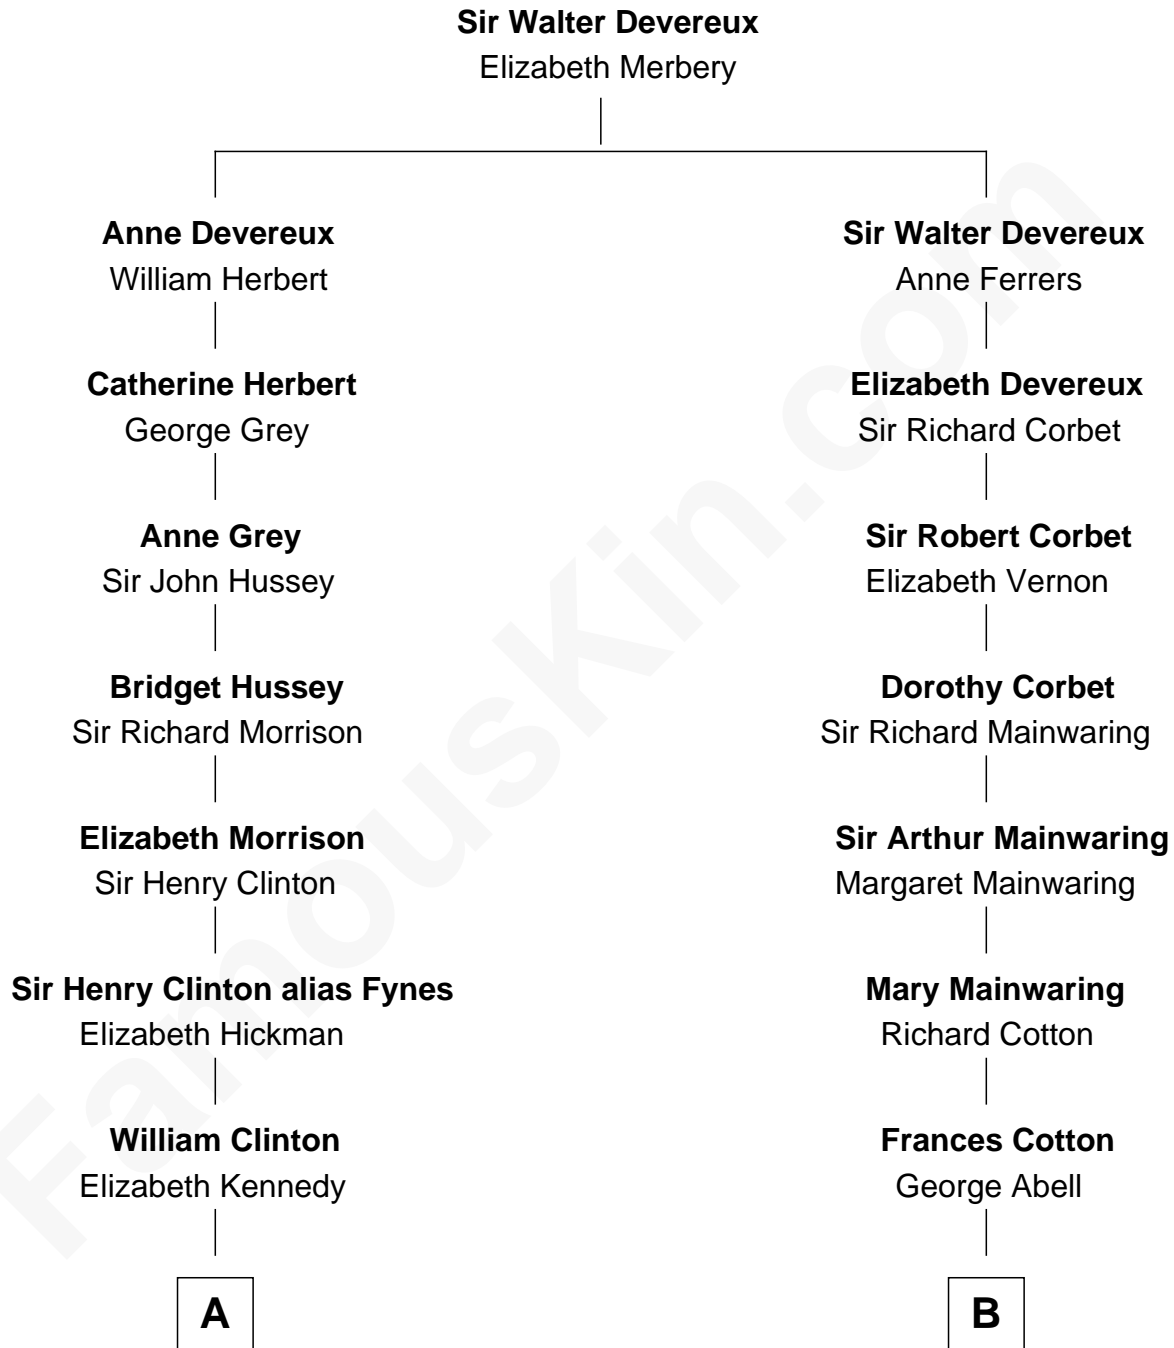

# FamousKin.com Relationship Chart of

**George Clinton**

*4th U.S. Vice President*

9th cousin 6 times removed of

**J.P. Morgan, Jr.**

*American Banker and Philanthropist*

**A**

**James Clinton**  
Elizabeth Smith

**Charles Clinton**  
Elizabeth Denniston

**George Clinton**  
*4th U.S. Vice President*

**B**

**Robert Abell**  
Joanna - - - - -

**Caleb Abell**  
Margaret Post

**Mary Abell**  
Joseph Tracy

**Joseph Tracy**  
Anna Hinckley

**Jared Tracy**  
Margaret Grant

**William Gedney Tracy**  
Rachel Huntington

**Charles F. Tracy**  
Louisa Kirkland

**Frances Louisa Tracy**  
John Pierpont Morgan

**J.P. Morgan, Jr.**  
*American Banker and Philanthropist*