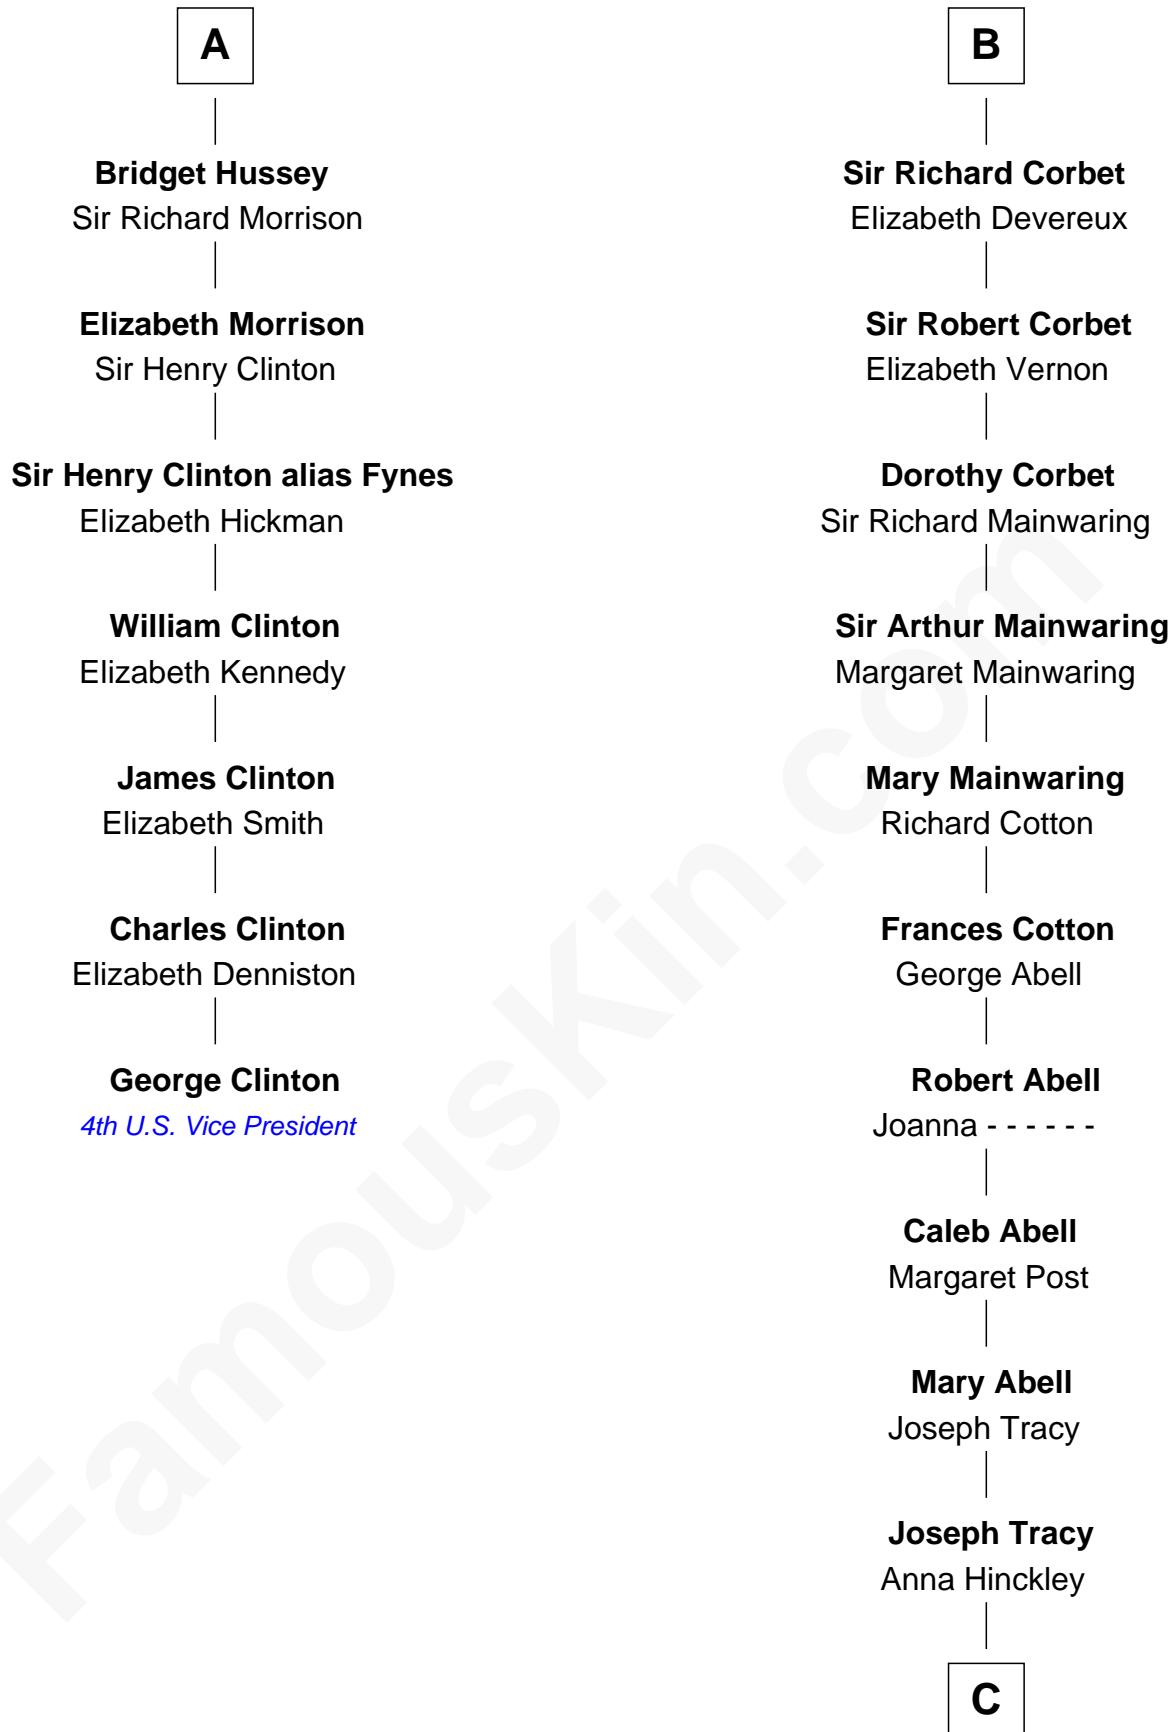

FamousKin.com Relationship Chart of

George Clinton

4th U.S. Vice President

13th cousin 8 times removed of

J.P. Morgan, Jr.

American Banker and Philanthropist

C

—
Jared Tracy
Margaret Grant

—
William Gedney Tracy
Rachel Huntington

—
Charles F. Tracy
Louisa Kirkland

—
Frances Louisa Tracy
John Pierpont Morgan

—
J.P. Morgan, Jr.
American Banker and Philanthropist